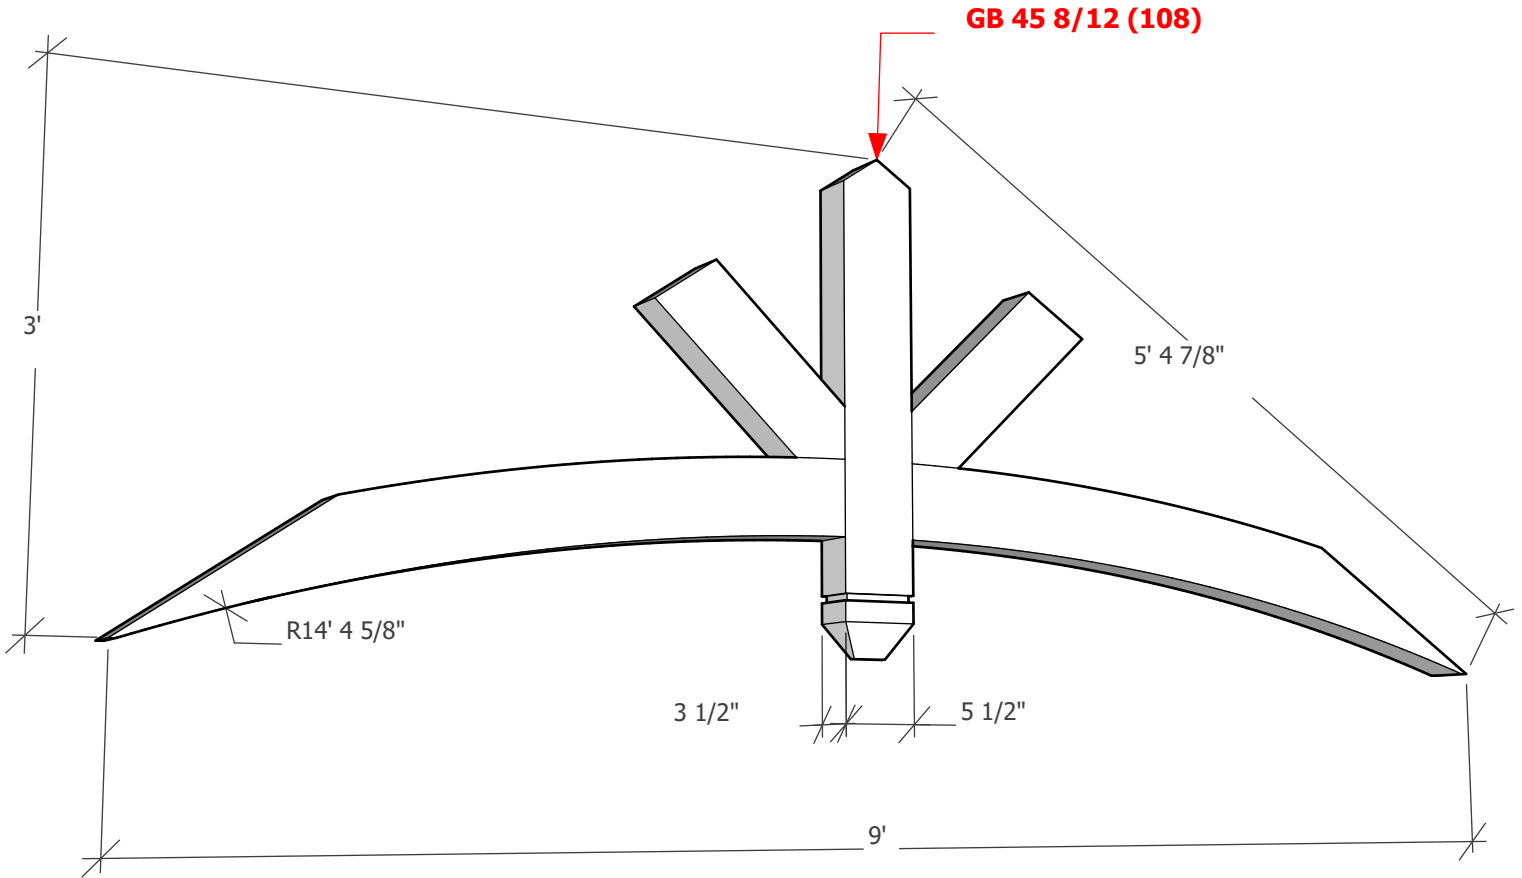

Thickness optional (3 1/2" shown)

To see product options or learn more about this product, go to timberbuild.com and search for: **Gable Bracket 45T108**

Copyright Statement: All drawings, pictures, and specifications are the property of Timber Build and shall not be reproduced, copied, or used as the basis for manufacture, comparable pricing (bid), or sale of a product without the written permission of Timber Build.