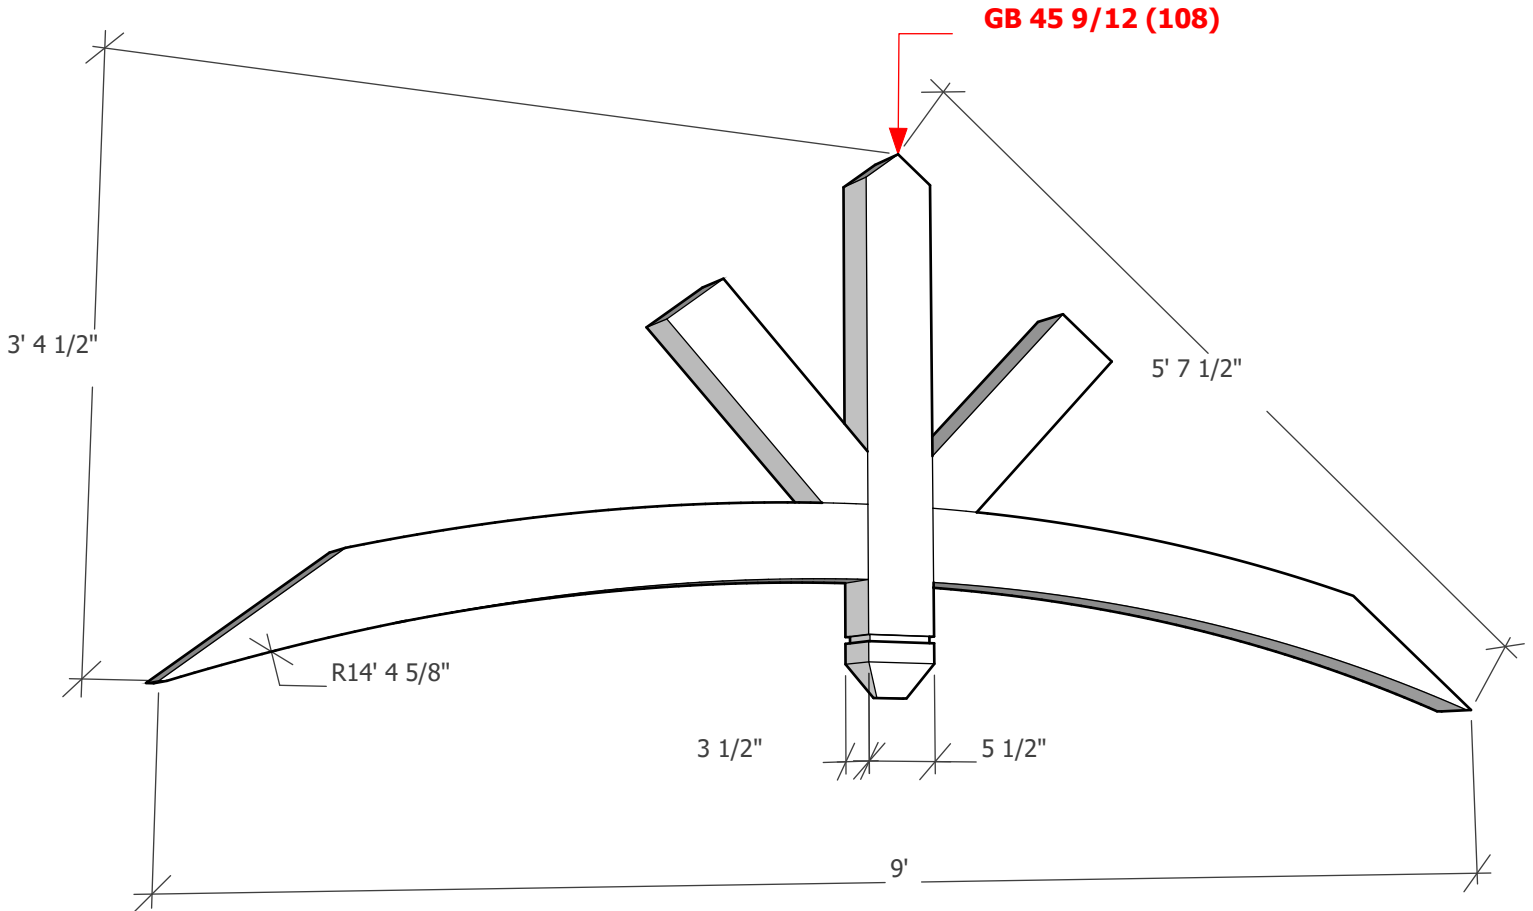

Thickness optional (3 1/2" shown)

To see product options or learn more about this product, go to timberbuild.com and search for: **Gable Bracket 45T108**

Copyright Statement: All drawings, pictures, and specifications are the property of Timber Build and shall not be reproduced, copied, or used as the basis for manufacture, comparable pricing (bid), or sale of a product without the written permission of Timber Build.