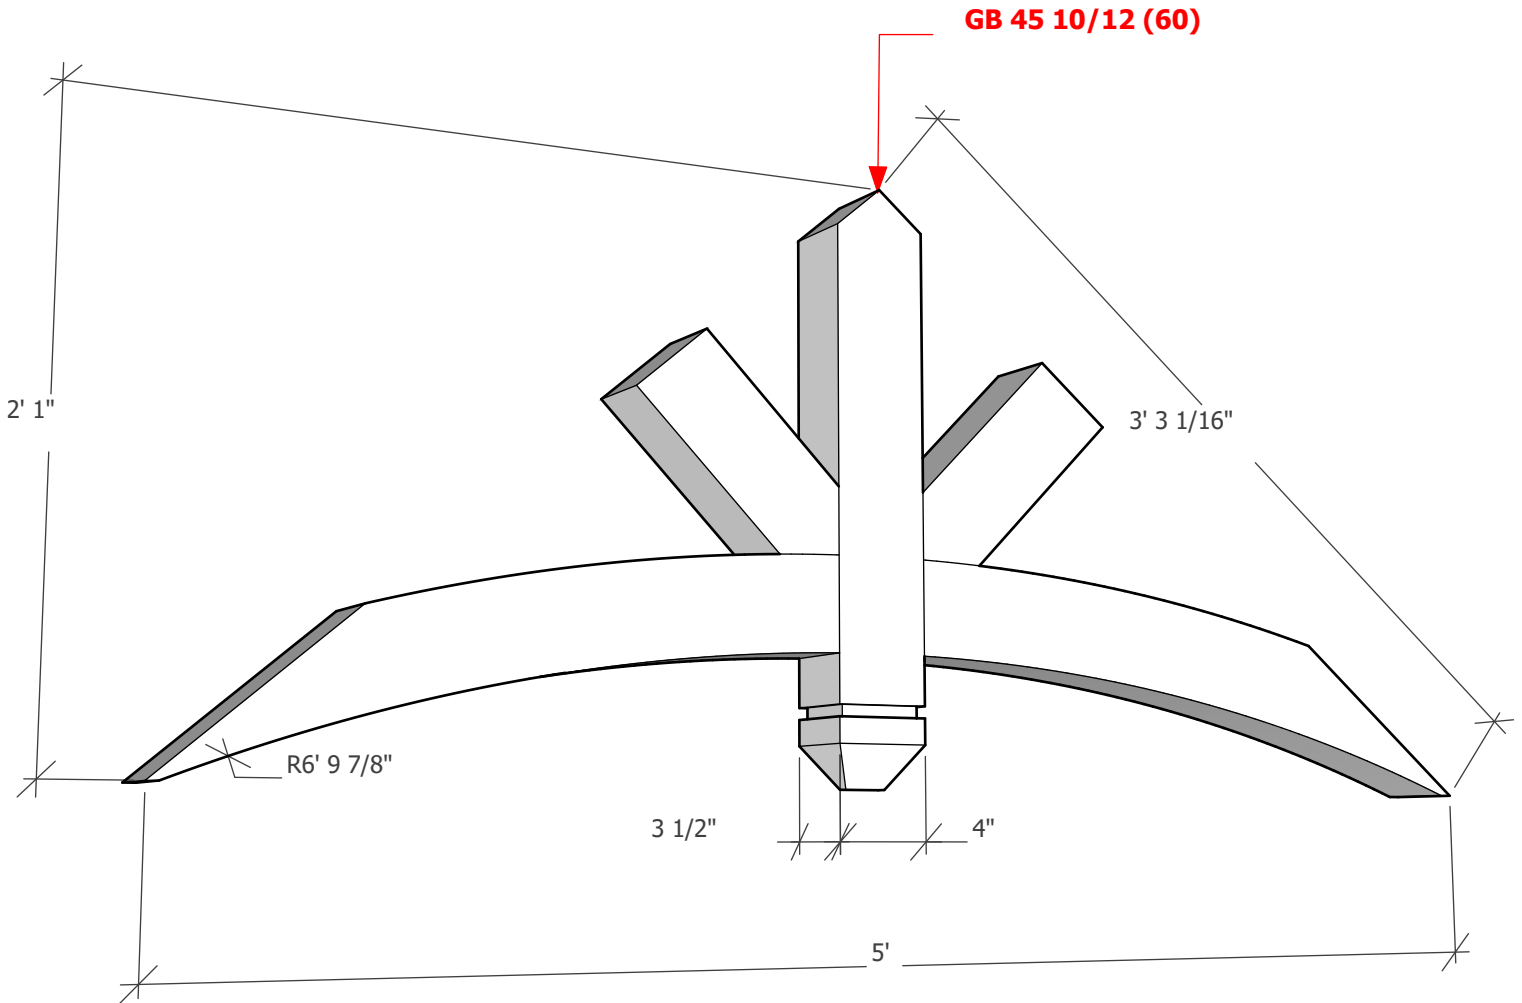

Thickness optional (3 1/2" shown)

To see product options or learn more about this product, go to timberbuild.com and search for: **Gable Bracket 45T60**

Copyright Statement: All drawings, pictures, and specifications are the property of Timber Build and shall not be reproduced, copied, or used as the basis for manufacture, comparable pricing (bid), or sale of a product without the written permission of Timber Build.