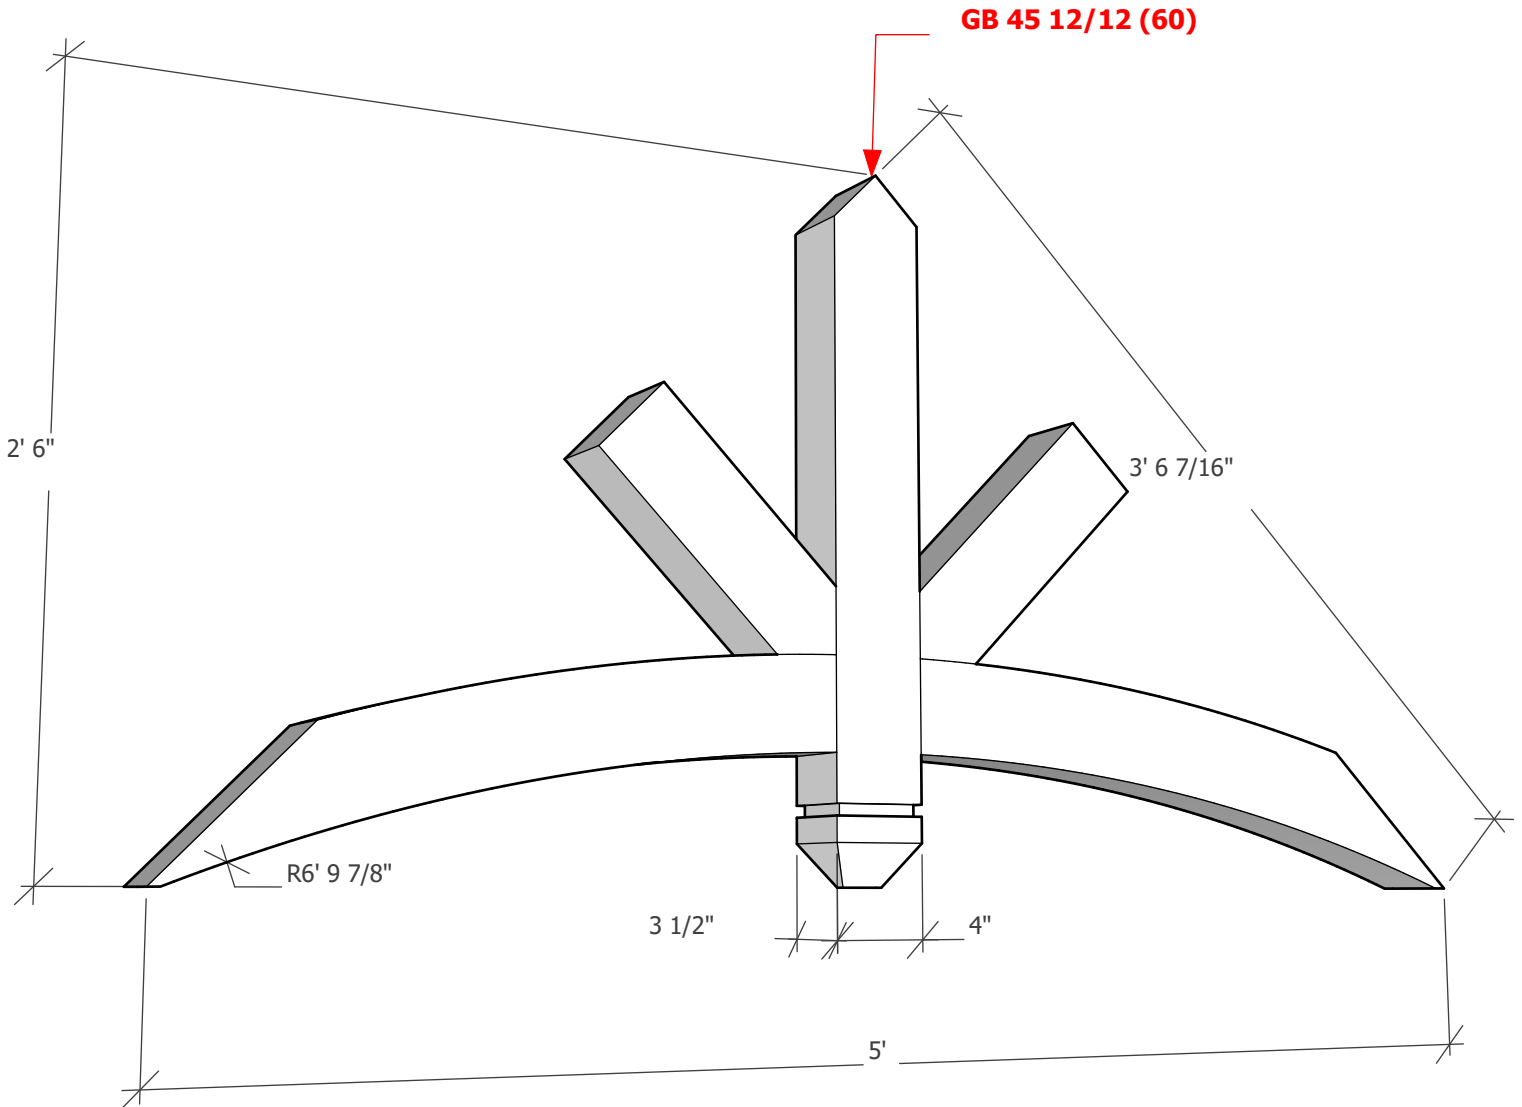

Thickness optional (3 1/2" shown)

To see product options or learn more about this product, go to [timberbuild.com](http://timberbuild.com) and search for: **Gable Bracket 45T60**

Copyright Statement: All drawings, pictures, and specifications are the property of Timber Build and shall not be reproduced, copied, or used as the basis for manufacture, comparable pricing (bid), or sale of a product without the written permission of Timber Build.