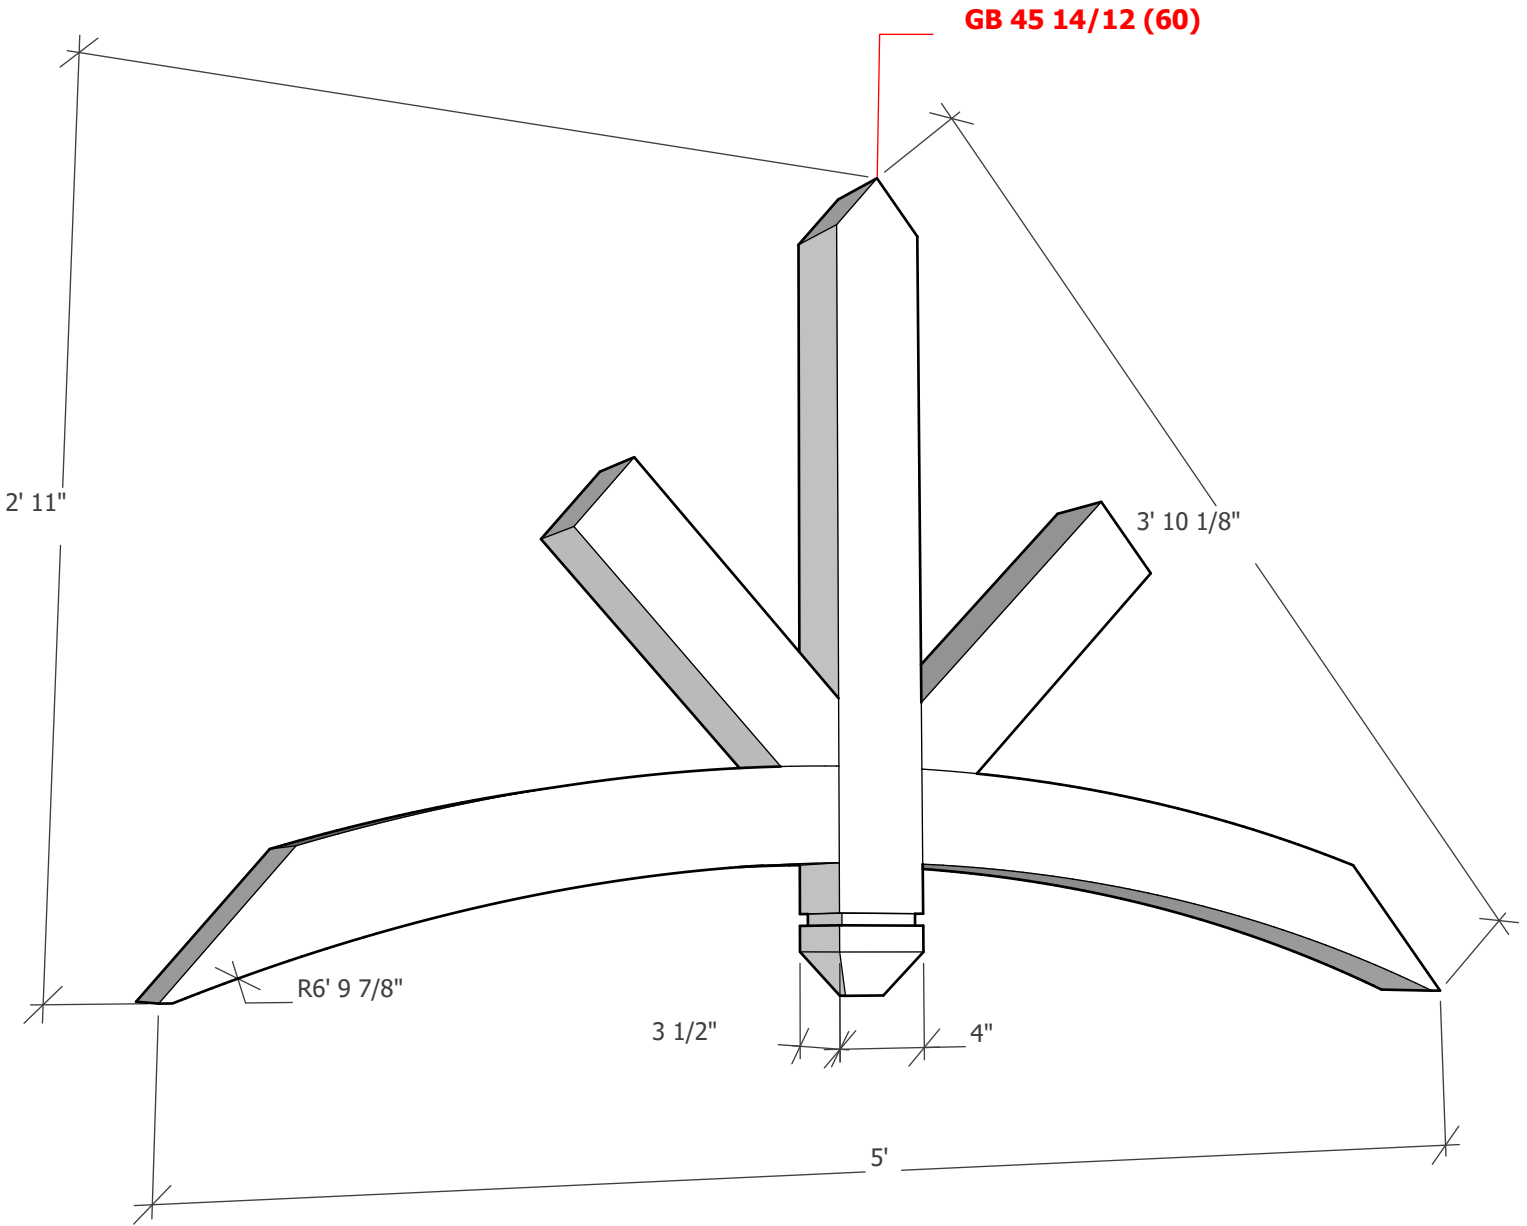

Thickness optional (3 1/2" shown)

To see product options or learn more about this product, go to timberbuild.com and search for: **Gable Bracket 45T60**

Copyright Statement: All drawings, pictures, and specifications are the property of Timber Build and shall not be reproduced, copied, or used as the basis for manufacture, comparable pricing (bid), or sale of a product without the written permission of Timber Build.