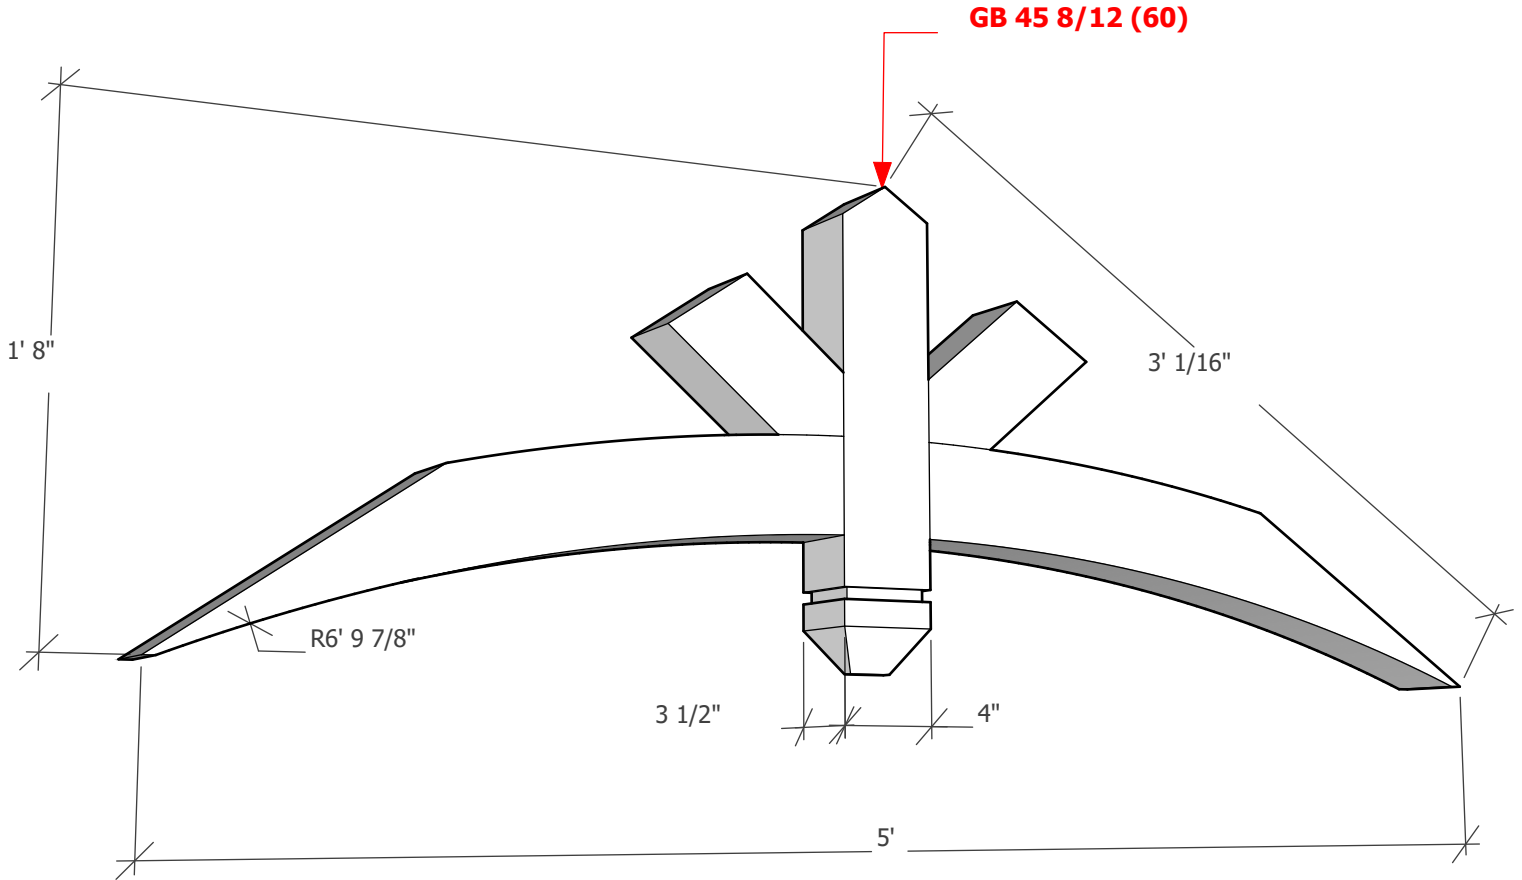

Thickness optional (3 1/2" shown)

To see product options or learn more about this product, go to [timberbuild.com](http://timberbuild.com) and search for: **Gable Bracket 45T60**

Copyright Statement: All drawings, pictures, and specifications are the property of Timber Build and shall not be reproduced, copied, or used as the basis for manufacture, comparable pricing (bid), or sale of a product without the written permission of Timber Build.