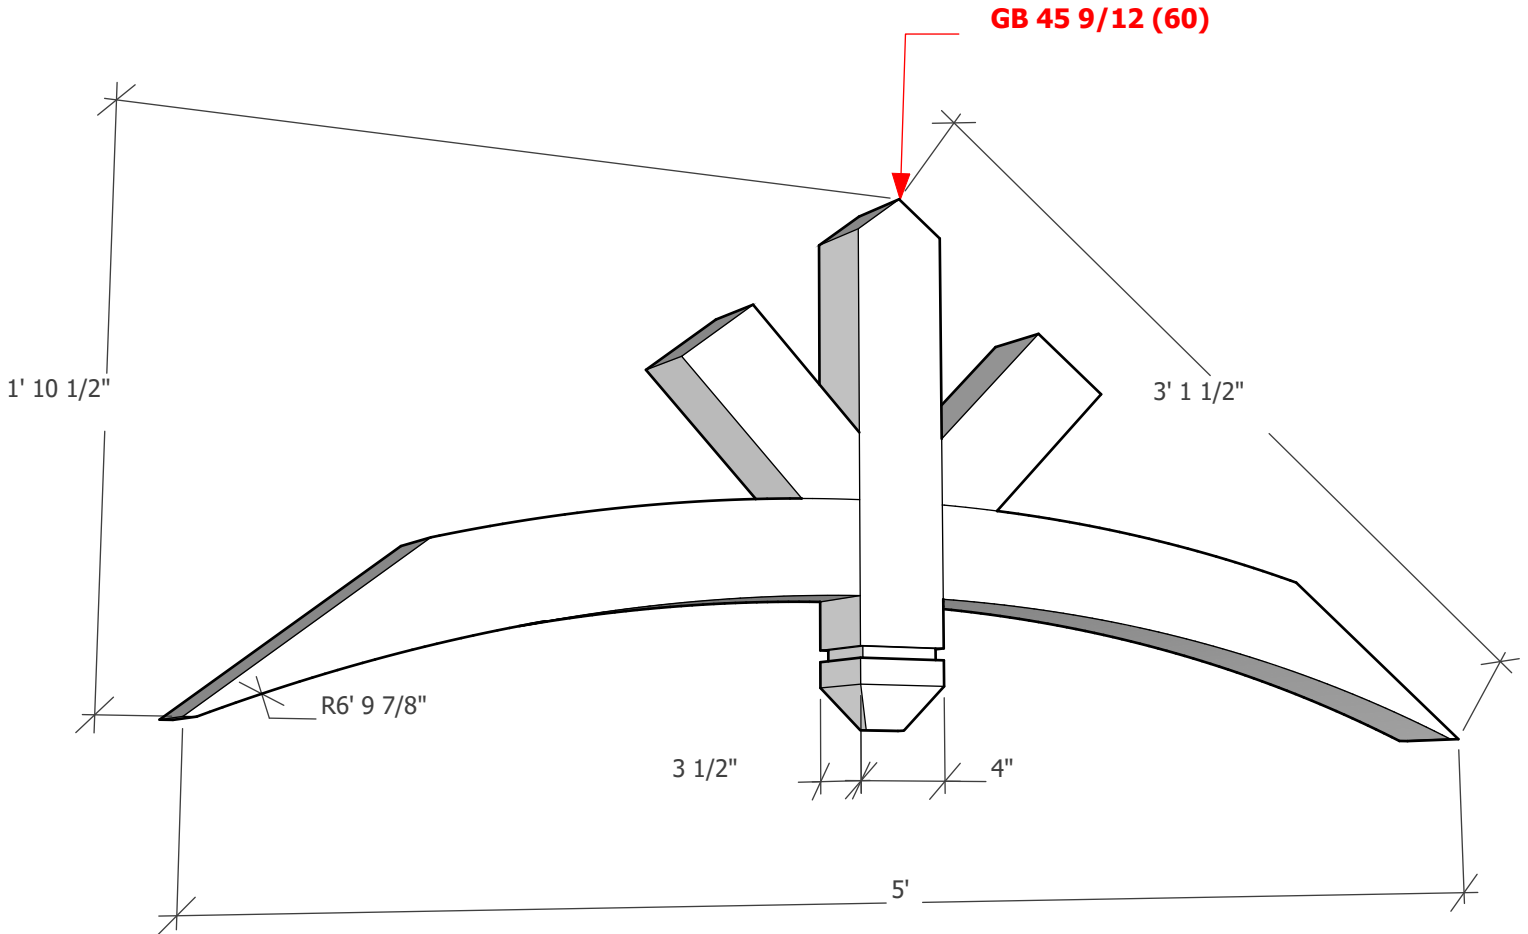

Gable Bracket 45T60 - 9/12 - Width 60"

Thickness optional (3 1/2" shown)

To see product options or learn more about this product, go to timberbuild.com and search for: **Gable Bracket 45T60**

Copyright Statement: All drawings, pictures, and specifications are the property of Timber Build and shall not be reproduced, copied, or used as the basis for manufacture, comparable pricing (bid), or sale of a product without the written permission of Timber Build.