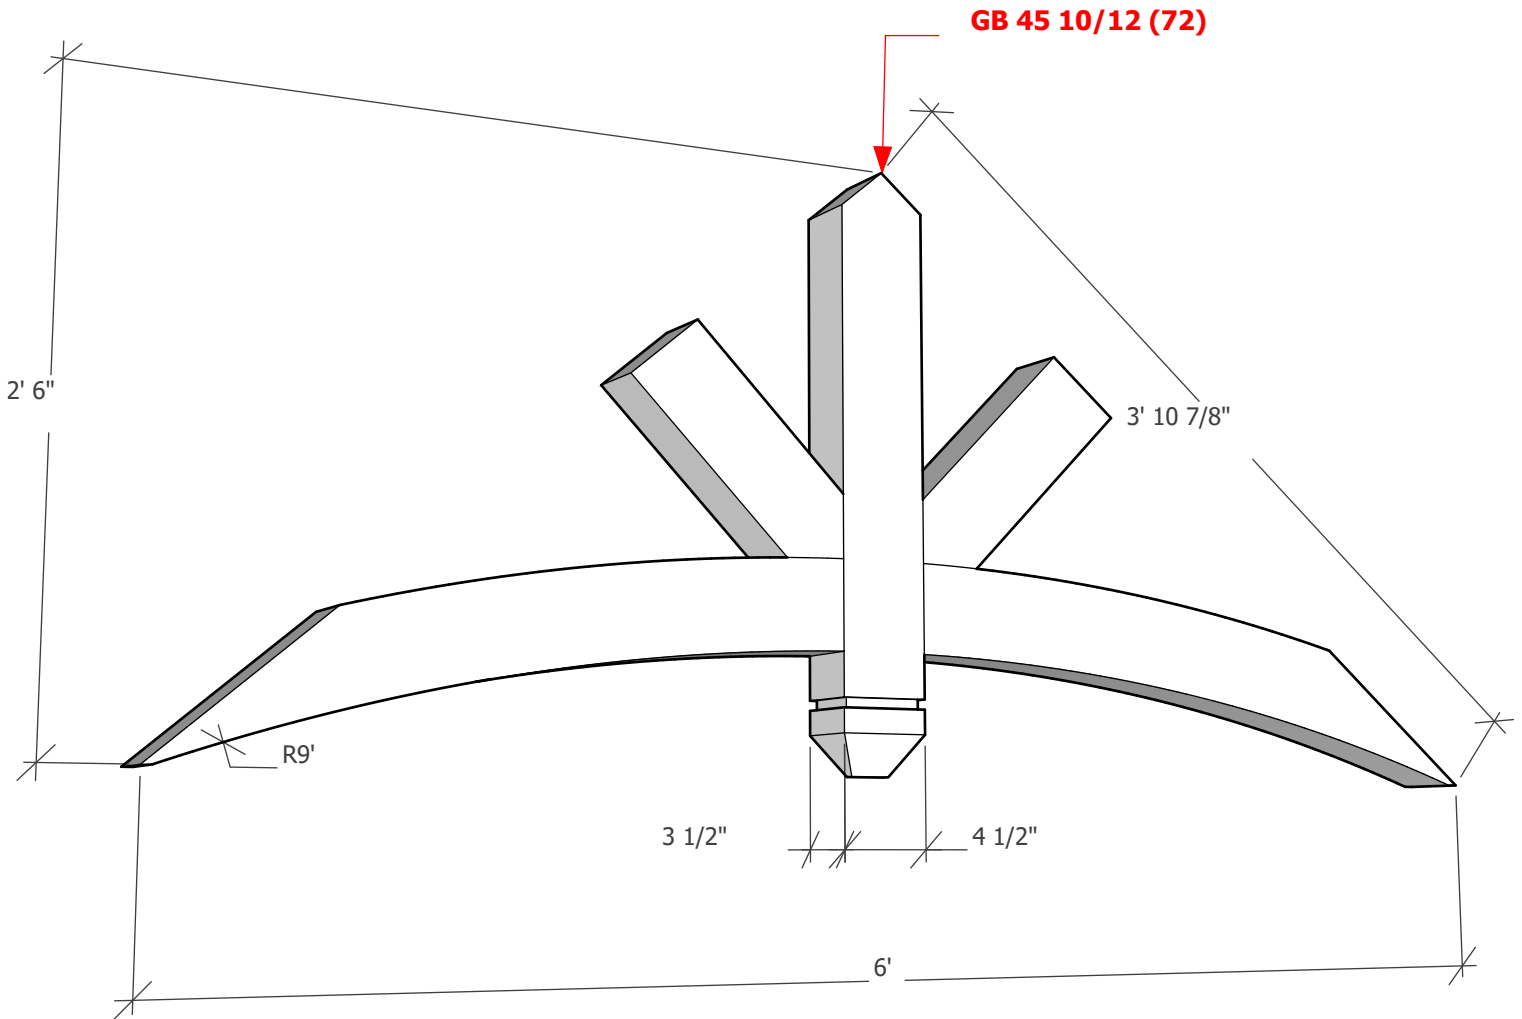

# Gable Bracket 45T72 - 10/12 - Width 72"

Thickness optional (3 1/2" shown)

To see product options or learn more about this product, go to [timberbuild.com](http://timberbuild.com) and search for: **Gable Bracket 45T72**