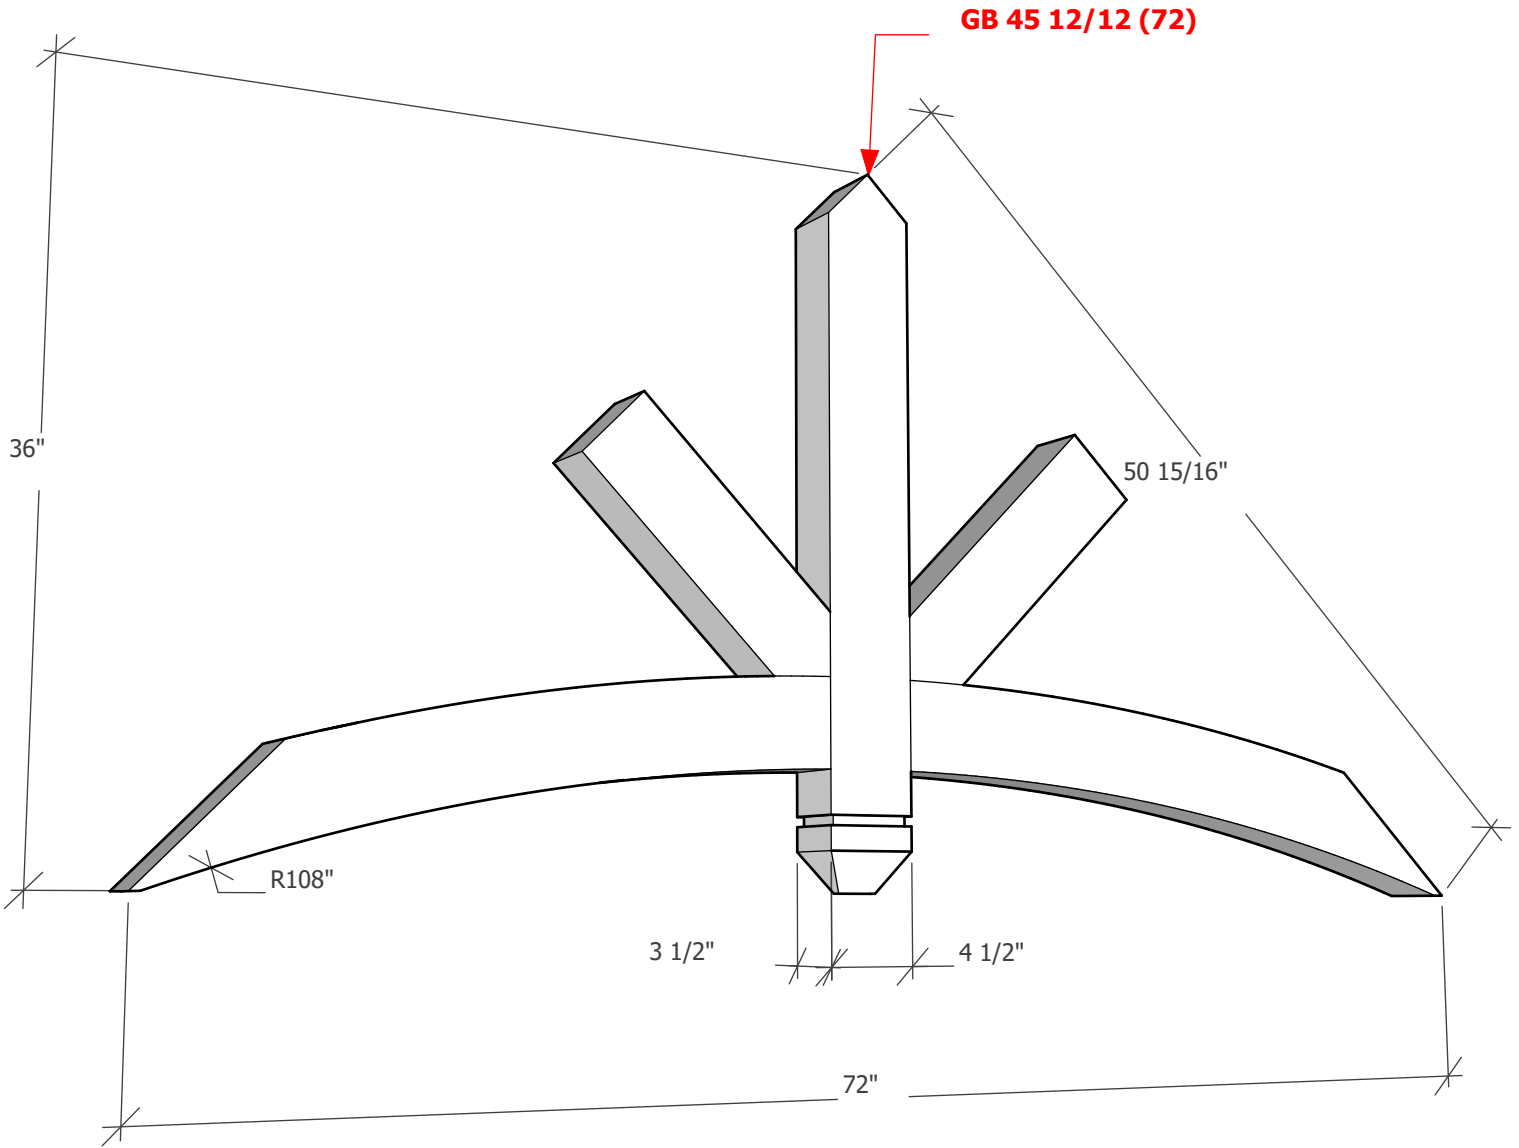

Thickness optional (3 1/2" shown)

To see product options or learn more about this product, go to timberbuild.com and search for: **Gable Bracket 45T72**

Copyright Statement: All drawings, pictures, and specifications are the property of Timber Build and shall not be reproduced, copied, or used as the basis for manufacture, comparable pricing (bid), or sale of a product without the written permission of Timber Build.