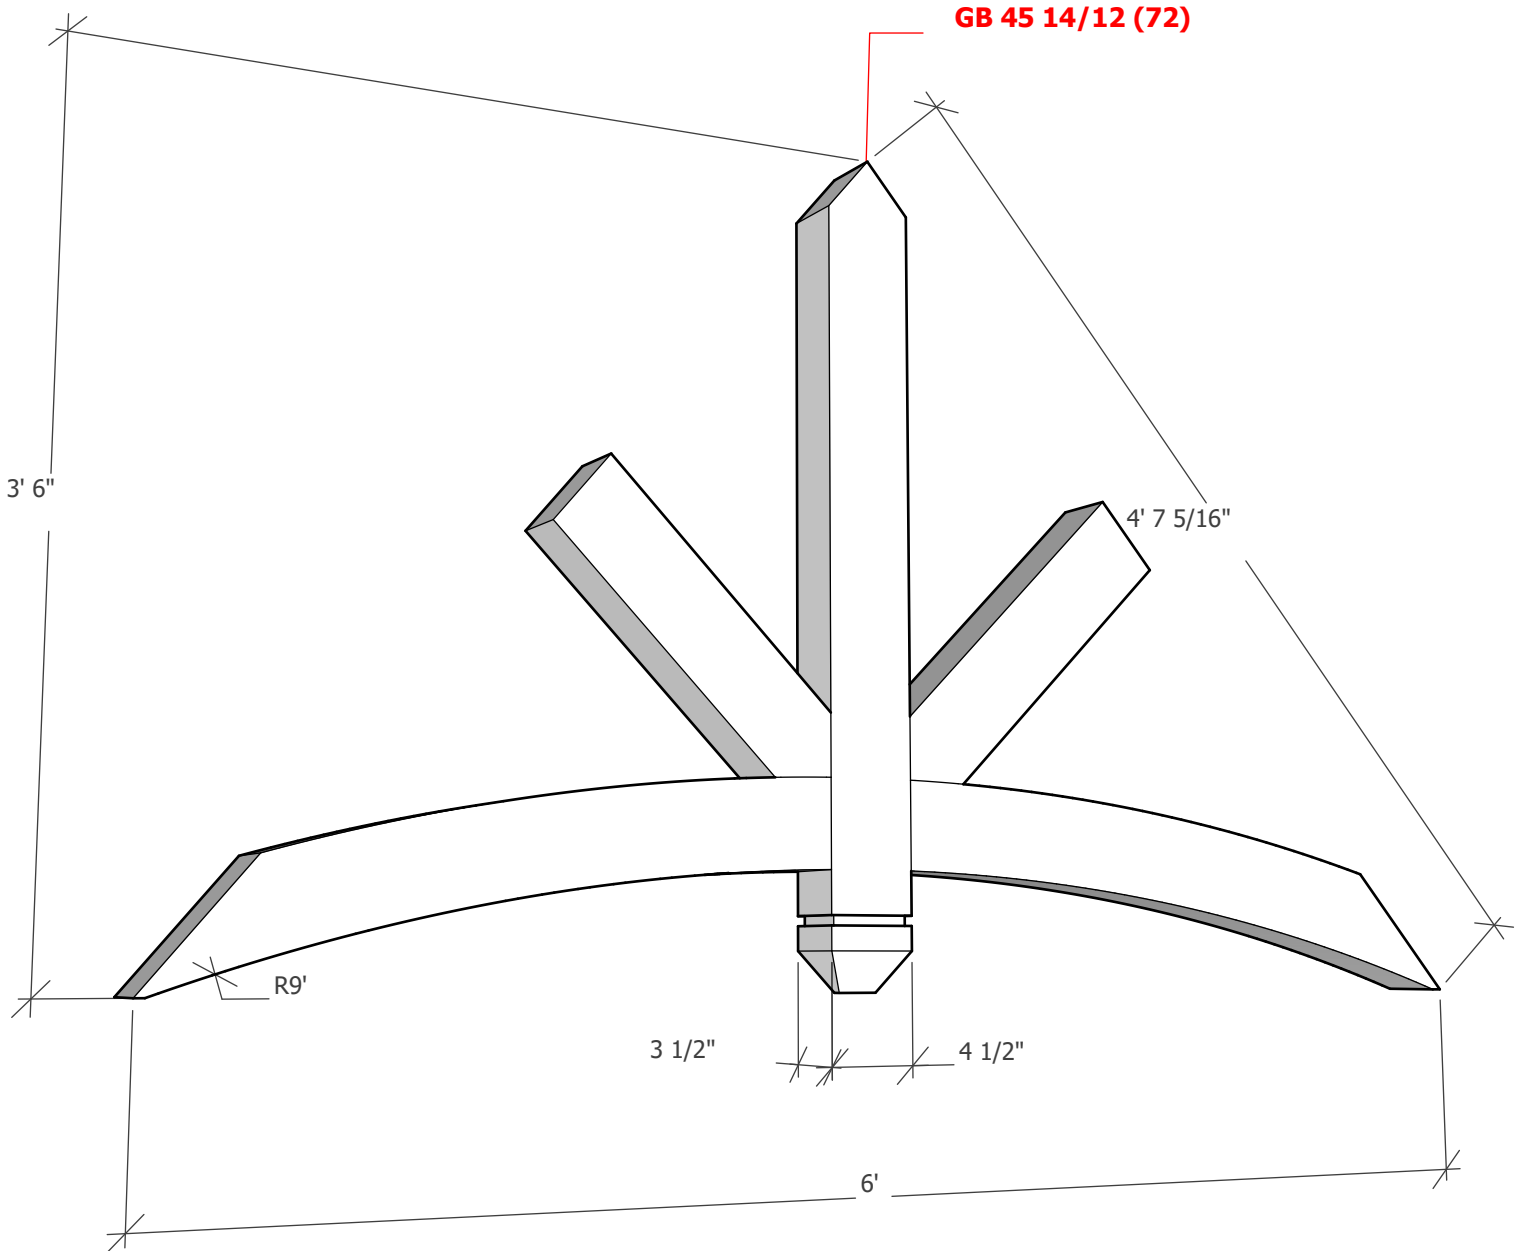

Thickness optional (3 1/2" shown)

To see product options or learn more about this product, go to timberbuild.com and search for: **Gable Bracket 45T72**

Copyright Statement: All drawings, pictures, and specifications are the property of Timber Build and shall not be reproduced, copied, or used as the basis for manufacture, comparable pricing (bid), or sale of a product without the written permission of Timber Build.