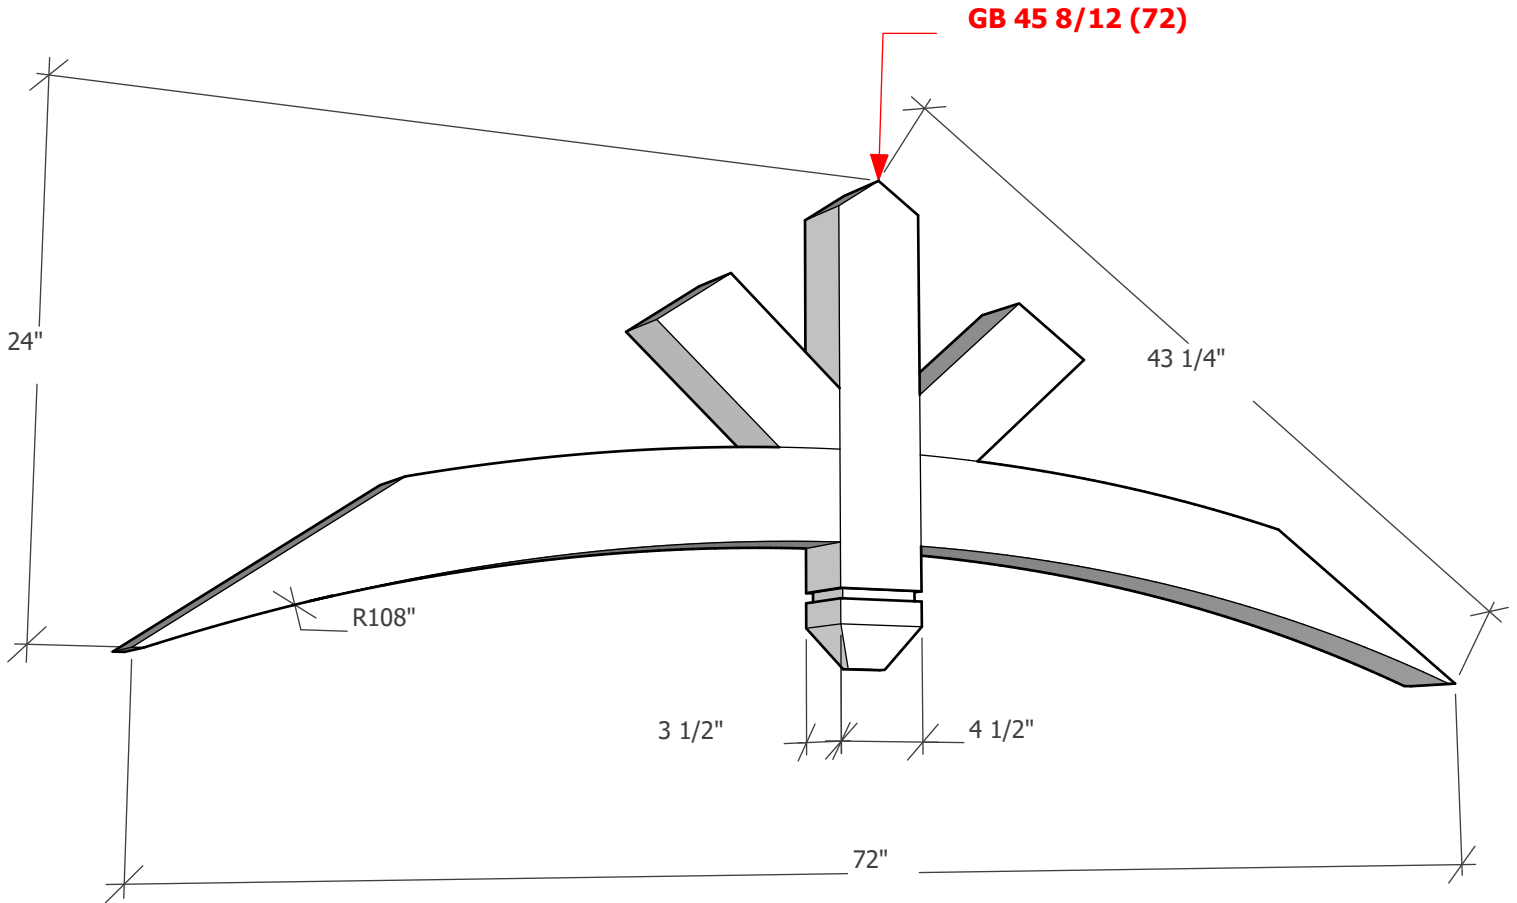

Gable Bracket 45T72 - 8/12 - Width 72"

Thickness optional (3 1/2" shown)

To see product options or learn more about this product, go to timberbuild.com and search for: **Gable Bracket 45T72**

Copyright Statement: All drawings, pictures, and specifications are the property of Timber Build and shall not be reproduced, copied, or used as the basis for manufacture, comparable pricing (bid), or sale of a product without the written permission of Timber Build.