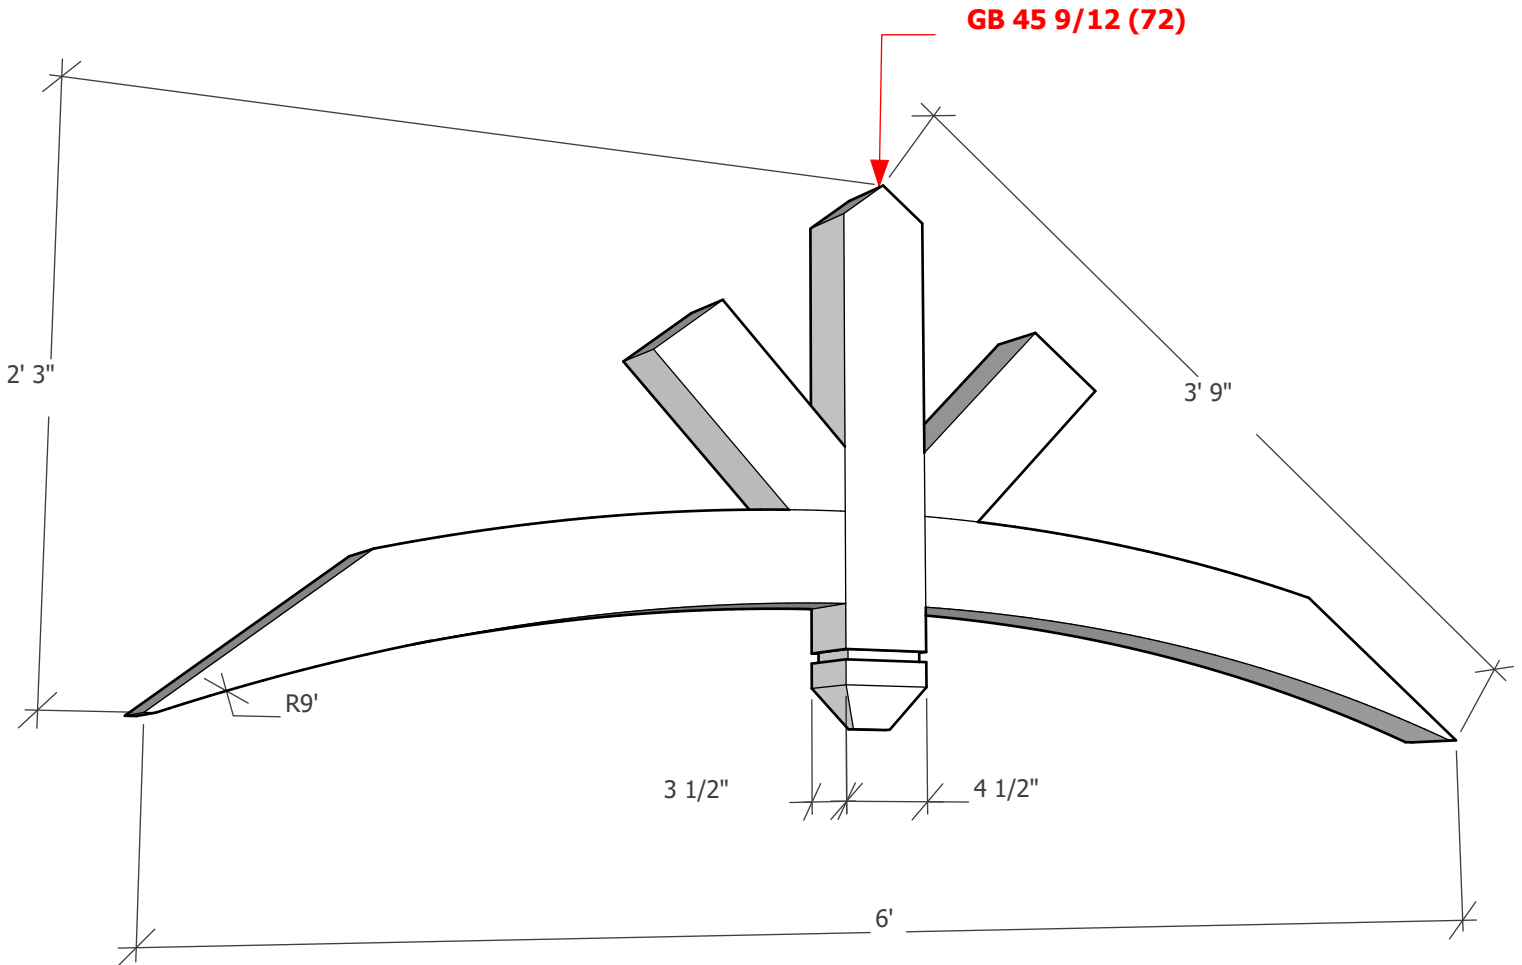

Thickness optional (3 1/2" shown)

To see product options or learn more about this product, go to [timberbuild.com](http://timberbuild.com) and search for: **Gable Bracket 45T72**

Copyright Statement: All drawings, pictures, and specifications are the property of Timber Build and shall not be reproduced, copied, or used as the basis for manufacture, comparable pricing (bid), or sale of a product without the written permission of Timber Build.