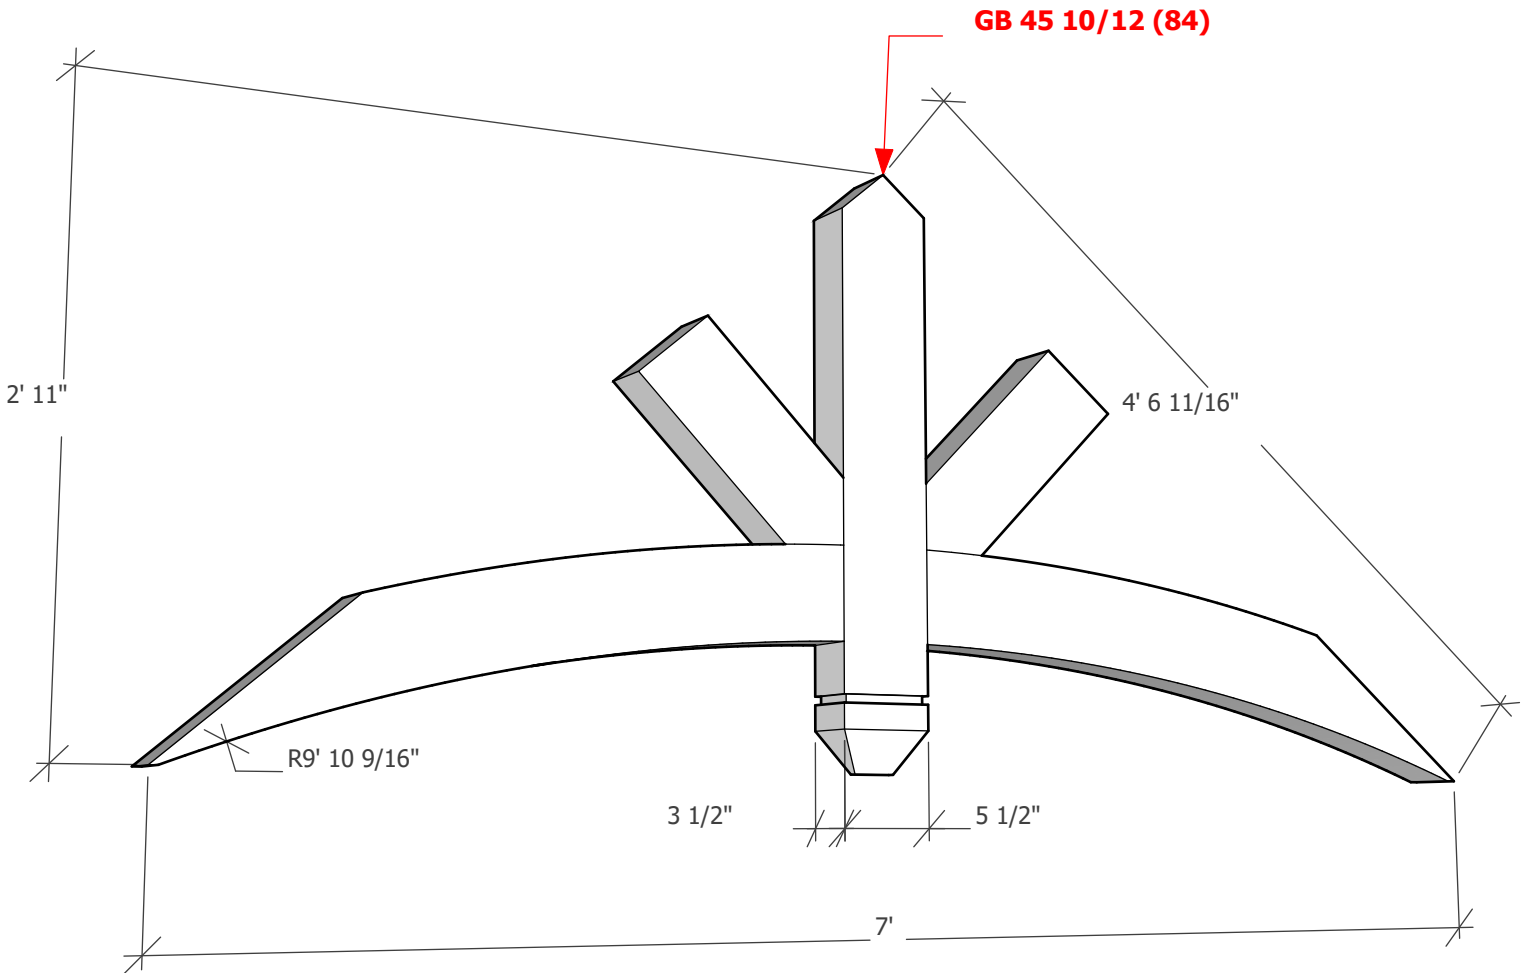

# Gable Bracket 45T84 - 10/12 - Width 84"

Thickness optional (3 1/2" shown)

To see product options or learn more about this product, go to [timberbuild.com](http://timberbuild.com) and search for: **Gable Bracket 45T84**