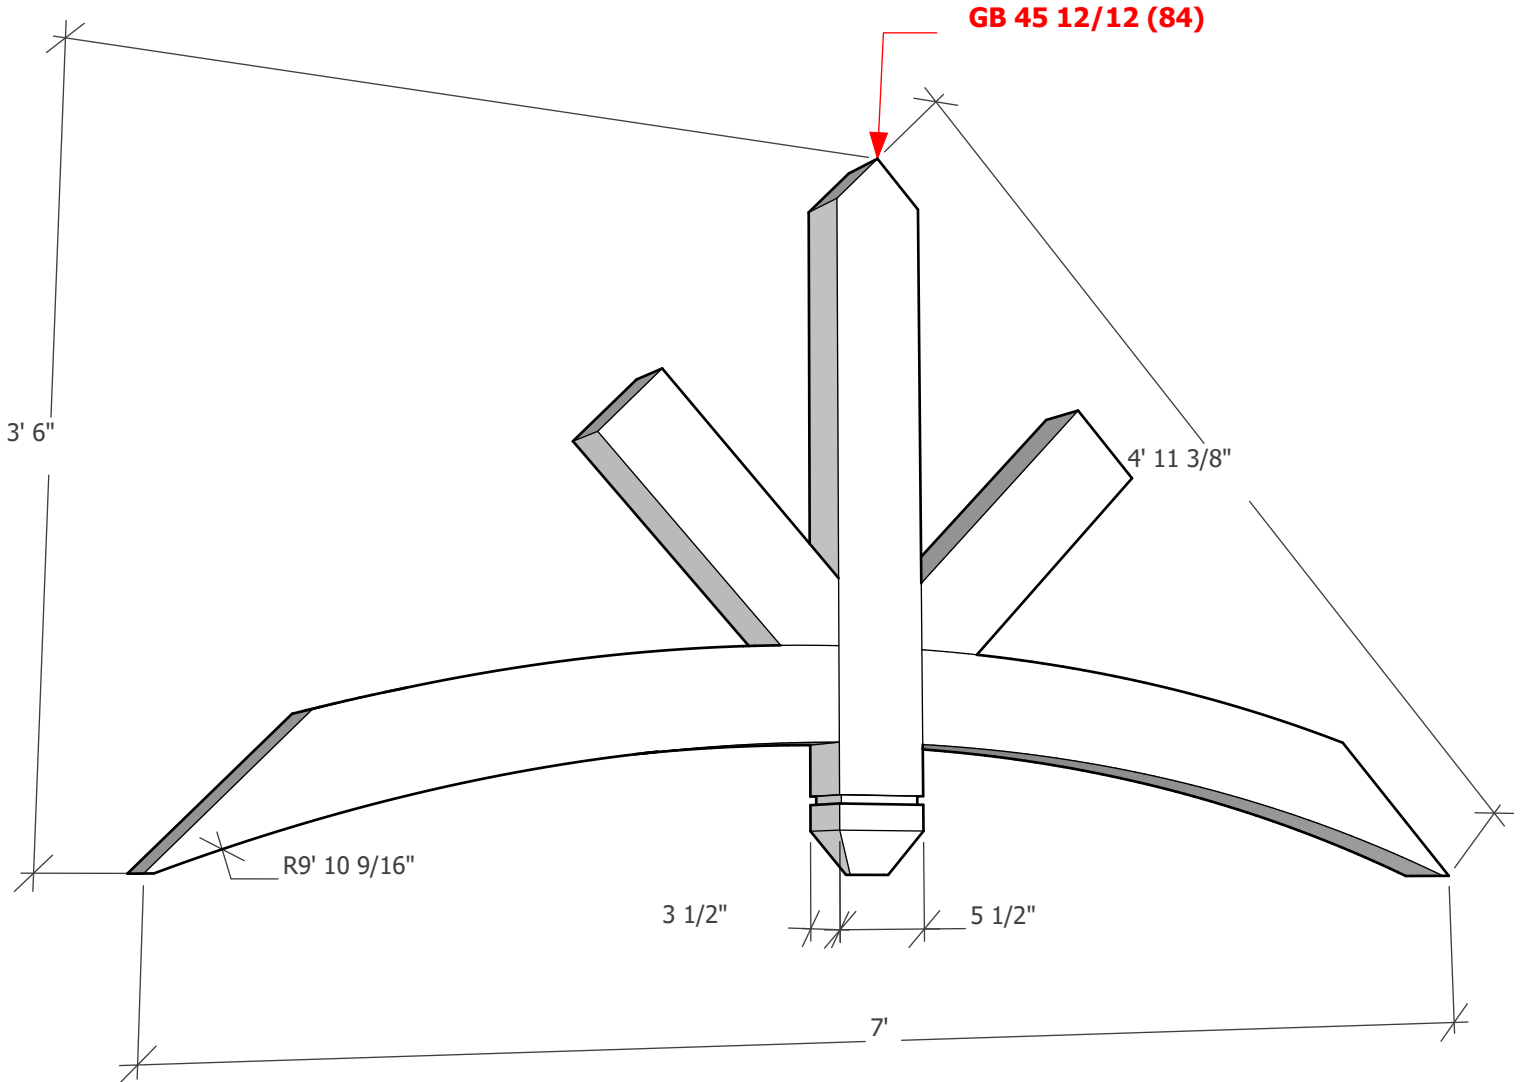

Thickness optional (3 1/2" shown)

To see product options or learn more about this product, go to timberbuild.com and search for: **Gable Bracket 45T84**

Copyright Statement: All drawings, pictures, and specifications are the property of Timber Build and shall not be reproduced, copied, or used as the basis for manufacture, comparable pricing (bid), or sale of a product without the written permission of Timber Build.