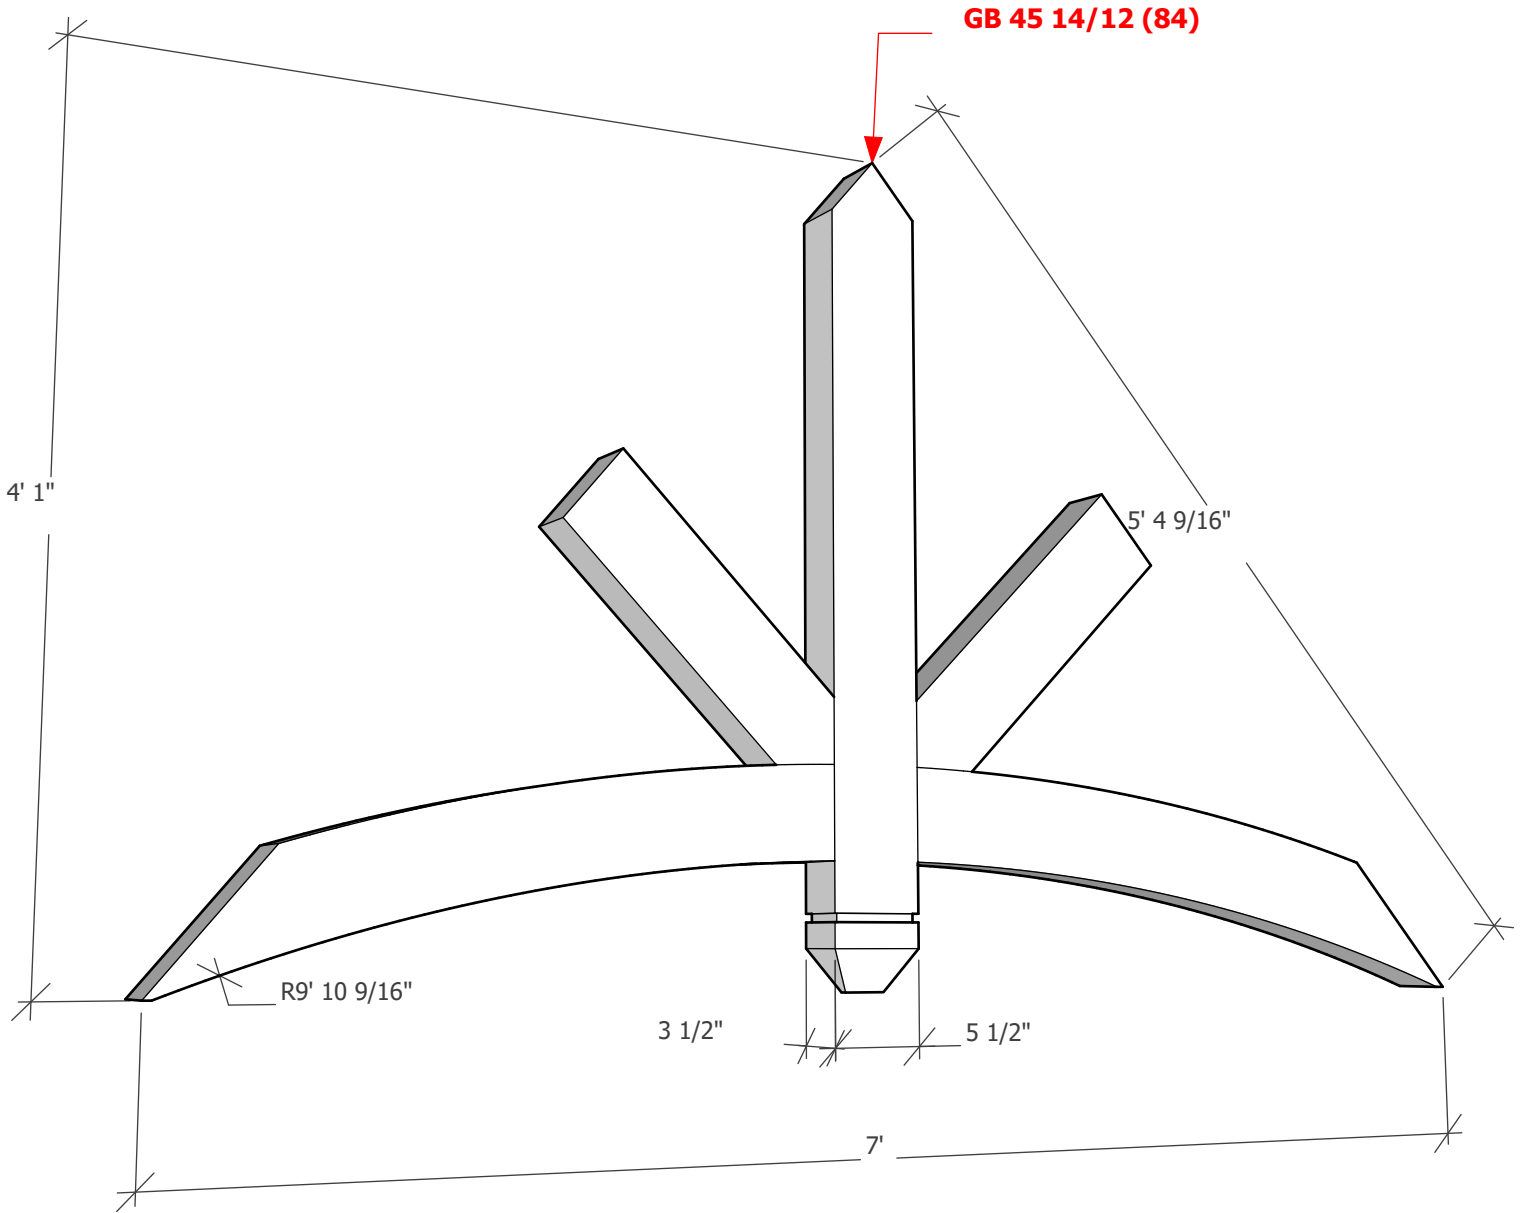

Thickness optional (3 1/2" shown)

To see product options or learn more about this product, go to timberbuild.com and search for: **Gable Bracket 45T84**

Copyright Statement: All drawings, pictures, and specifications are the property of Timber Build and shall not be reproduced, copied, or used as the basis for manufacture, comparable pricing (bid), or sale of a product without the written permission of Timber Build.