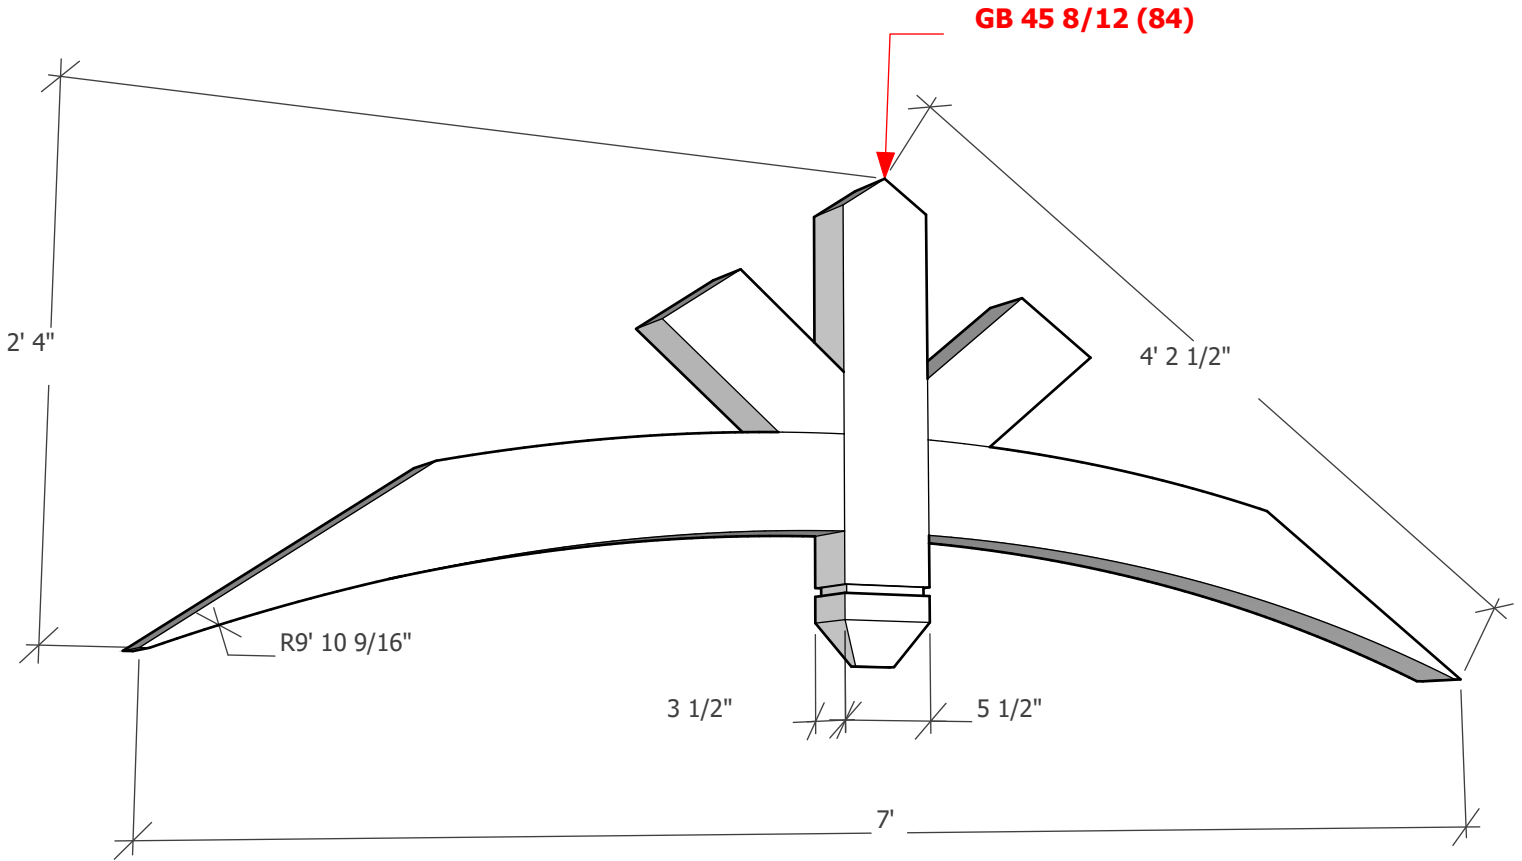

Thickness optional (3 1/2" shown)

To see product options or learn more about this product, go to timberbuild.com and search for: **Gable Bracket 45T84**

Copyright Statement: All drawings, pictures, and specifications are the property of Timber Build and shall not be reproduced, copied, or used as the basis for manufacture, comparable pricing (bid), or sale of a product without the written permission of Timber Build.