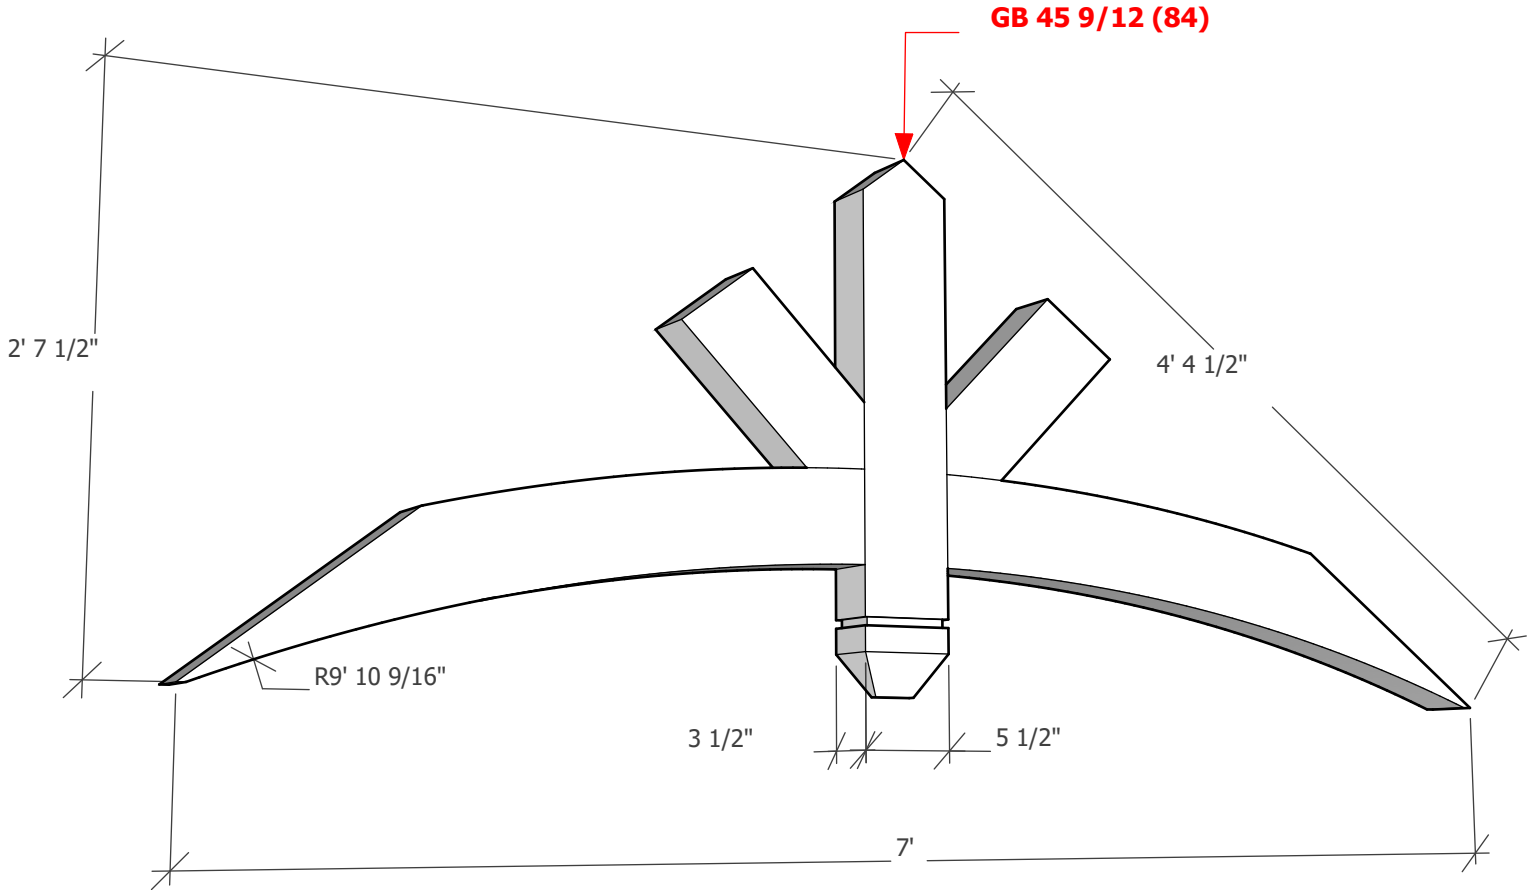

# Gable Bracket 45T84 - 9/12 - Width 84"

Thickness optional (3 1/2" shown)

To see product options or learn more about this product, go to [timberbuild.com](http://timberbuild.com) and search for: **Gable Bracket 45T84**