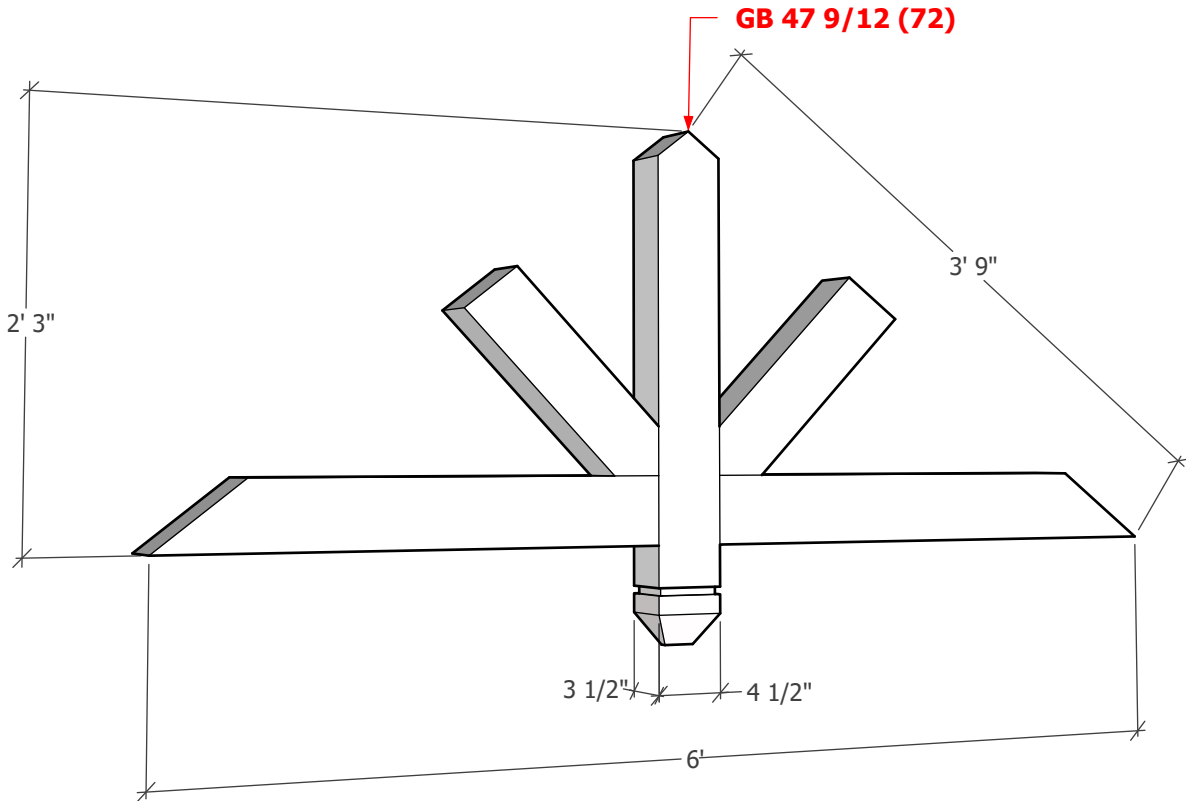

Thickness optional (3 1/2" shown)

To see product options or learn more about this product, go to timberbuild.com and search for: **Gable Bracket 47T96**

Copyright Statement: All drawings, pictures, and specifications are the property of Timber Build and shall not be reproduced, copied, or used as the basis for manufacture, comparable pricing (bid), or sale of a product without the written permission of Timber Build.