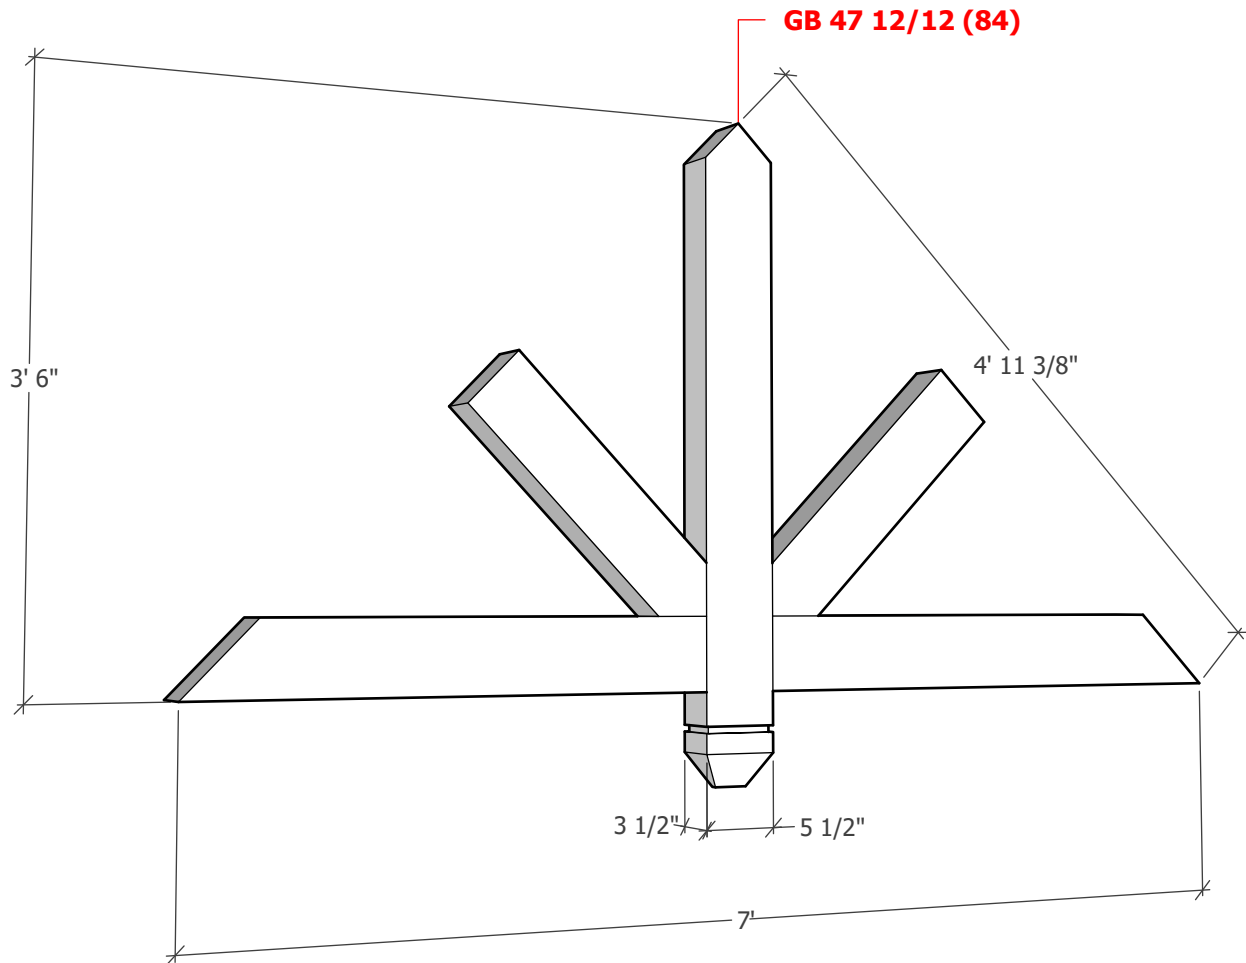

Gable Bracket 47T84 - 12/12 - Width 84"

Thickness optional (3 1/2" shown)

To see product options or learn more about this product, go to timberbuild.com and search for: **Gable Bracket 47T96**

Copyright Statement: All drawings, pictures, and specifications are the property of Timber Build and shall not be reproduced, copied, or used as the basis for manufacture, comparable pricing (bid), or sale of a product without the written permission of Timber Build.