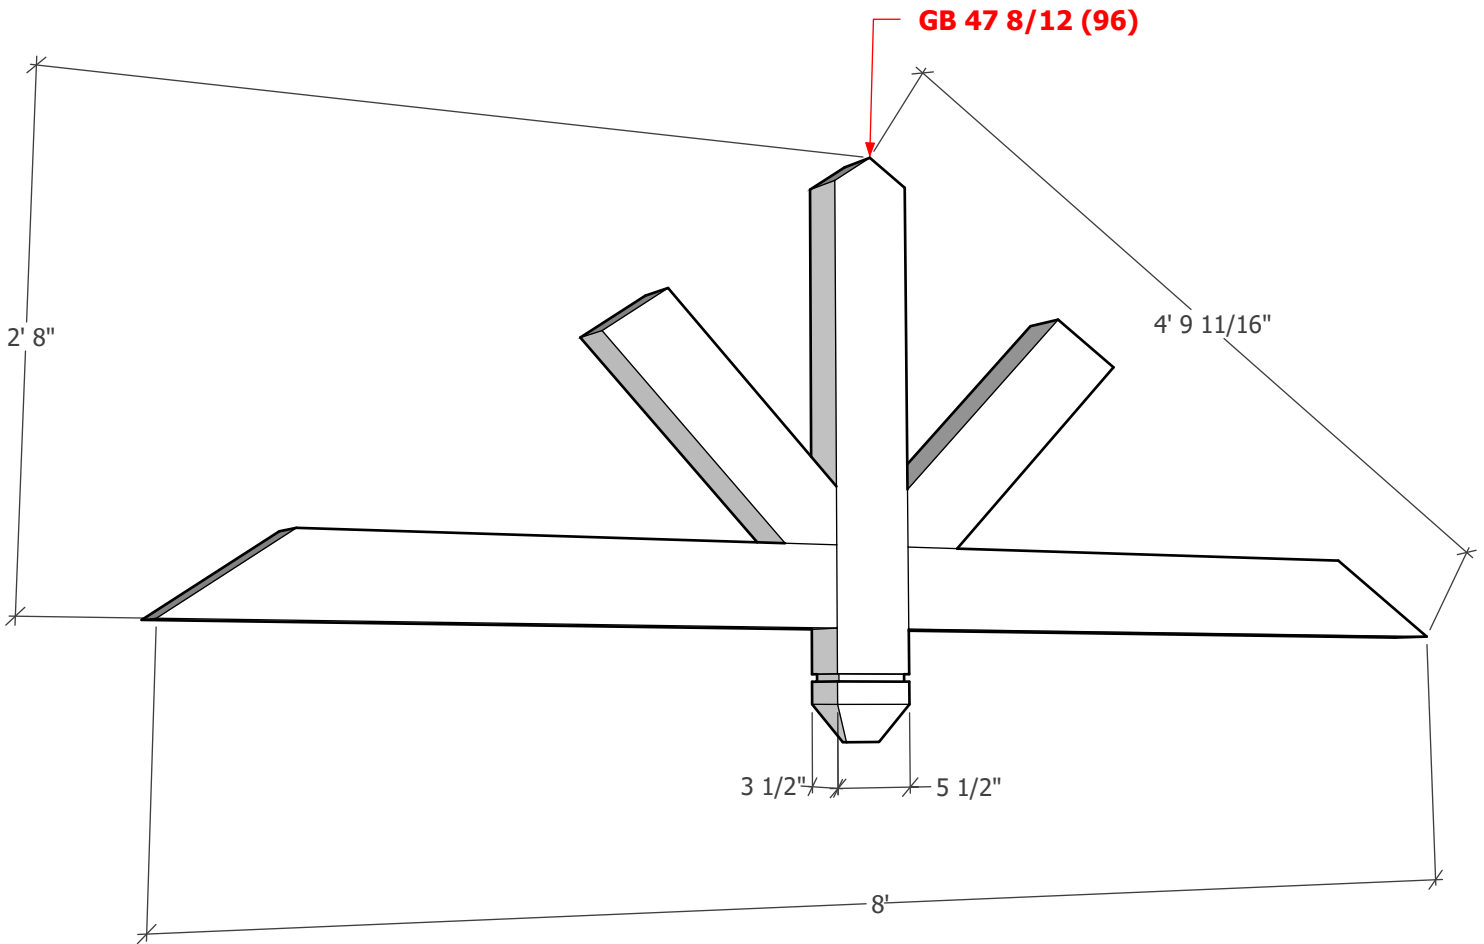

Thickness optional (3 1/2" shown)

To see product options or learn more about this product, go to timberbuild.com and search for: **Gable Bracket 47T96**

Copyright Statement: All drawings, pictures, and specifications are the property of Timber Build and shall not be reproduced, copied, or used as the basis for manufacture, comparable pricing (bid), or sale of a product without the written permission of Timber Build.