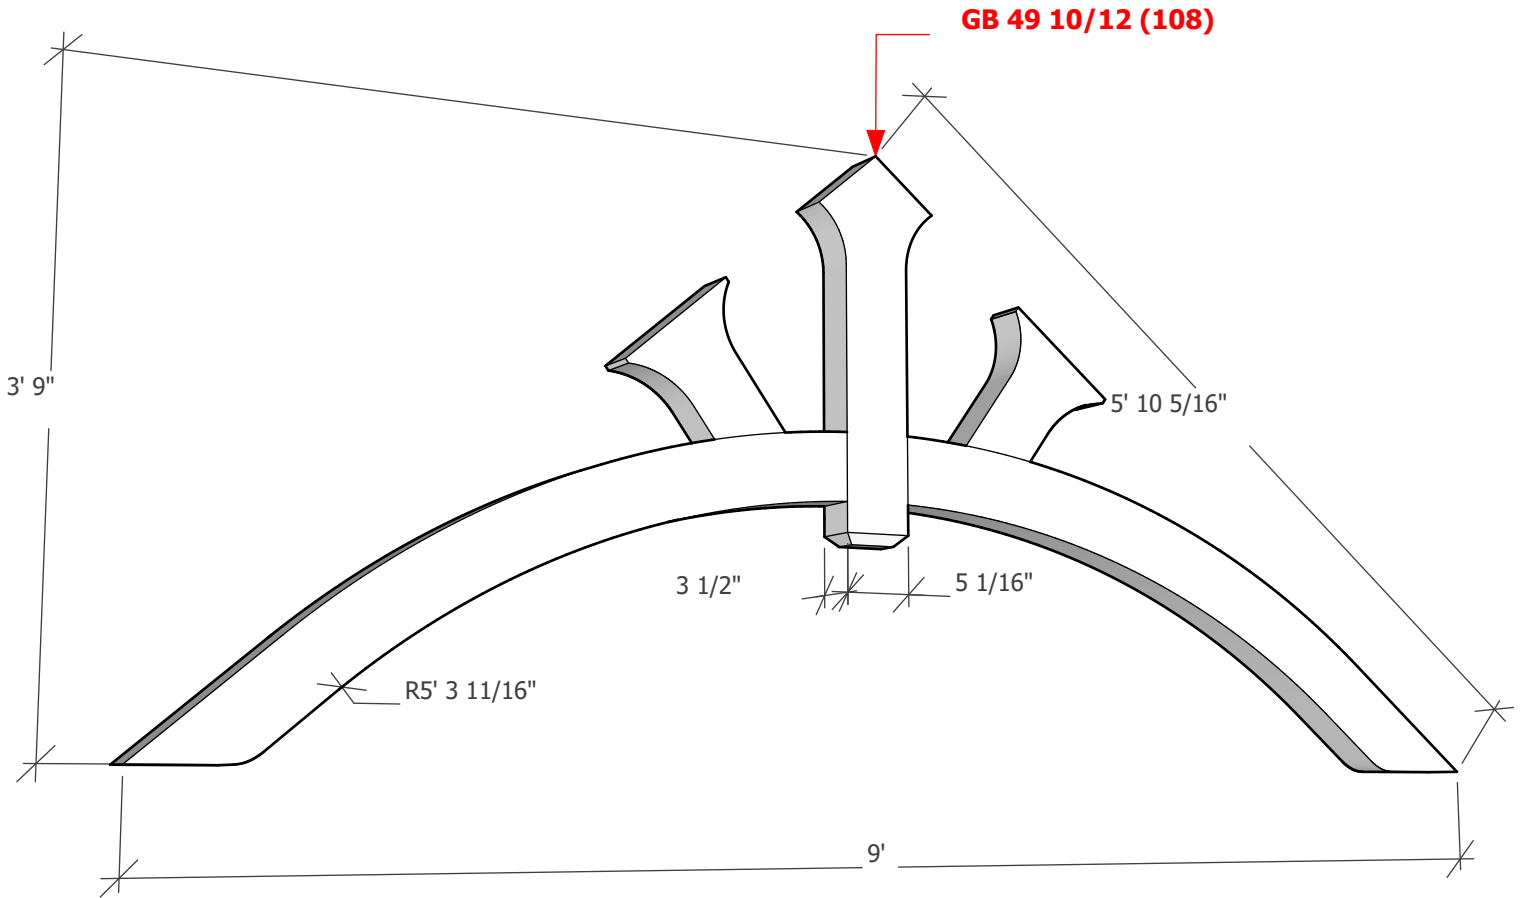

Thickness optional (3 1/2" shown)

To see product options or learn more about this product, go to timberbuild.com and search for: **Gable Bracket 49T108**

Copyright Statement: All drawings, pictures, and specifications are the property of Timber Build and shall not be reproduced, copied, or used as the basis for manufacture, comparable pricing (bid), or sale of a product without the written permission of Timber Build.