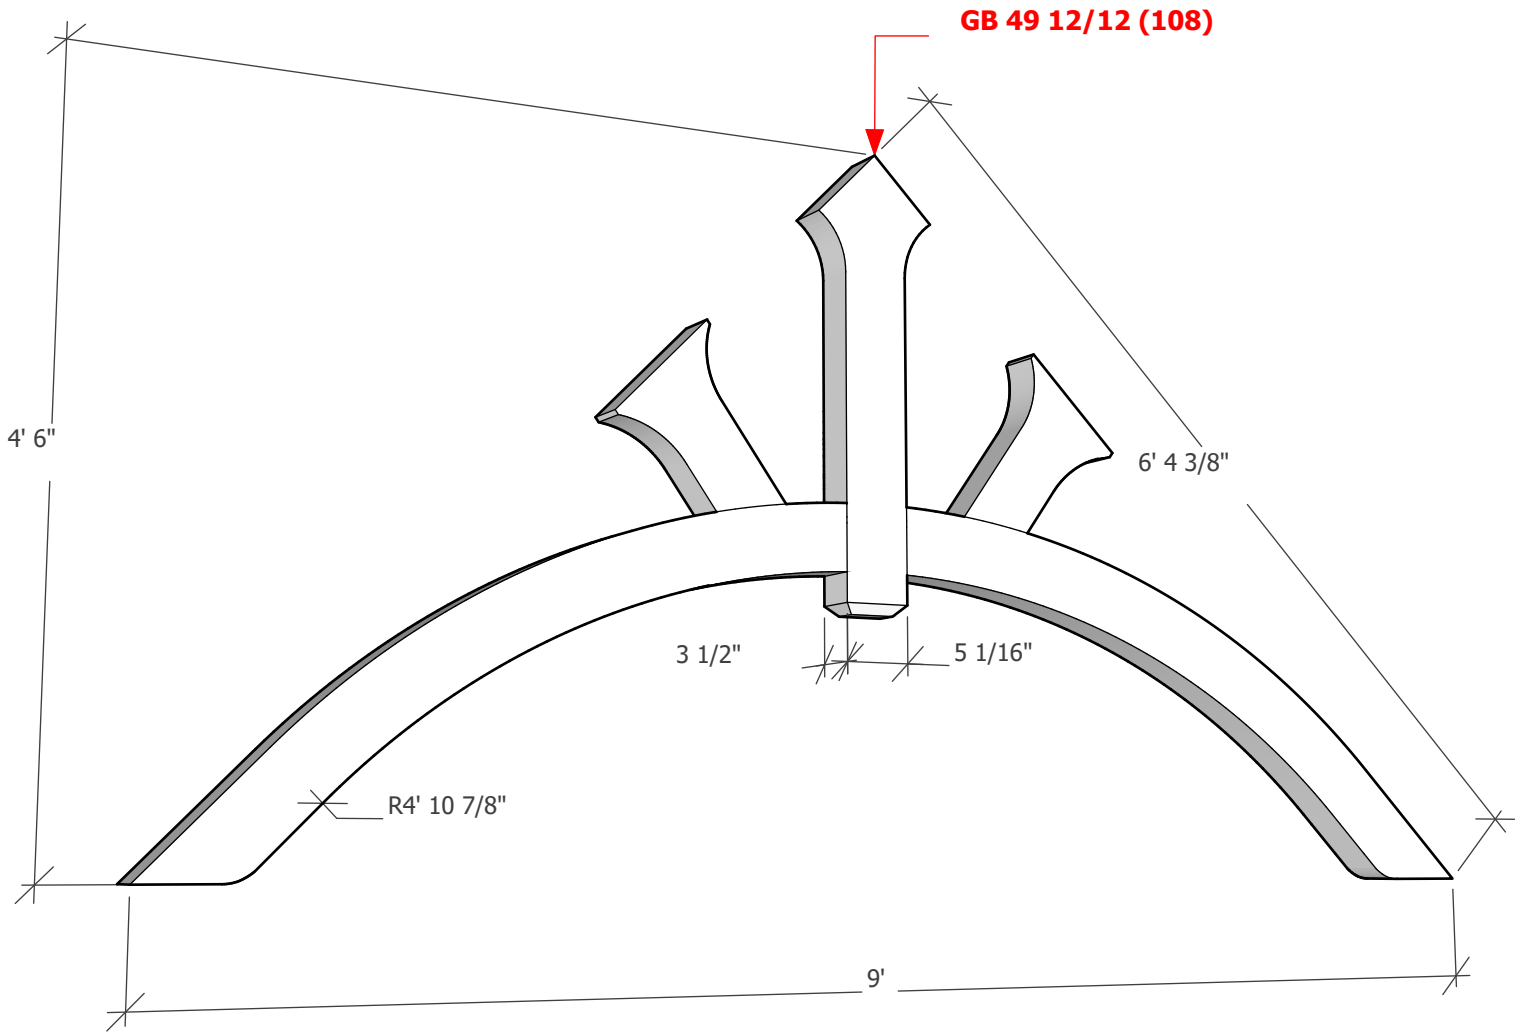

Thickness optional (3 1/2" shown)

To see product options or learn more about this product, go to [timberbuild.com](http://timberbuild.com) and search for: **Gable Bracket 49T108**

Copyright Statement: All drawings, pictures, and specifications are the property of Timber Build and shall not be reproduced, copied, or used as the basis for manufacture, comparable pricing (bid), or sale of a product without the written permission of Timber Build.