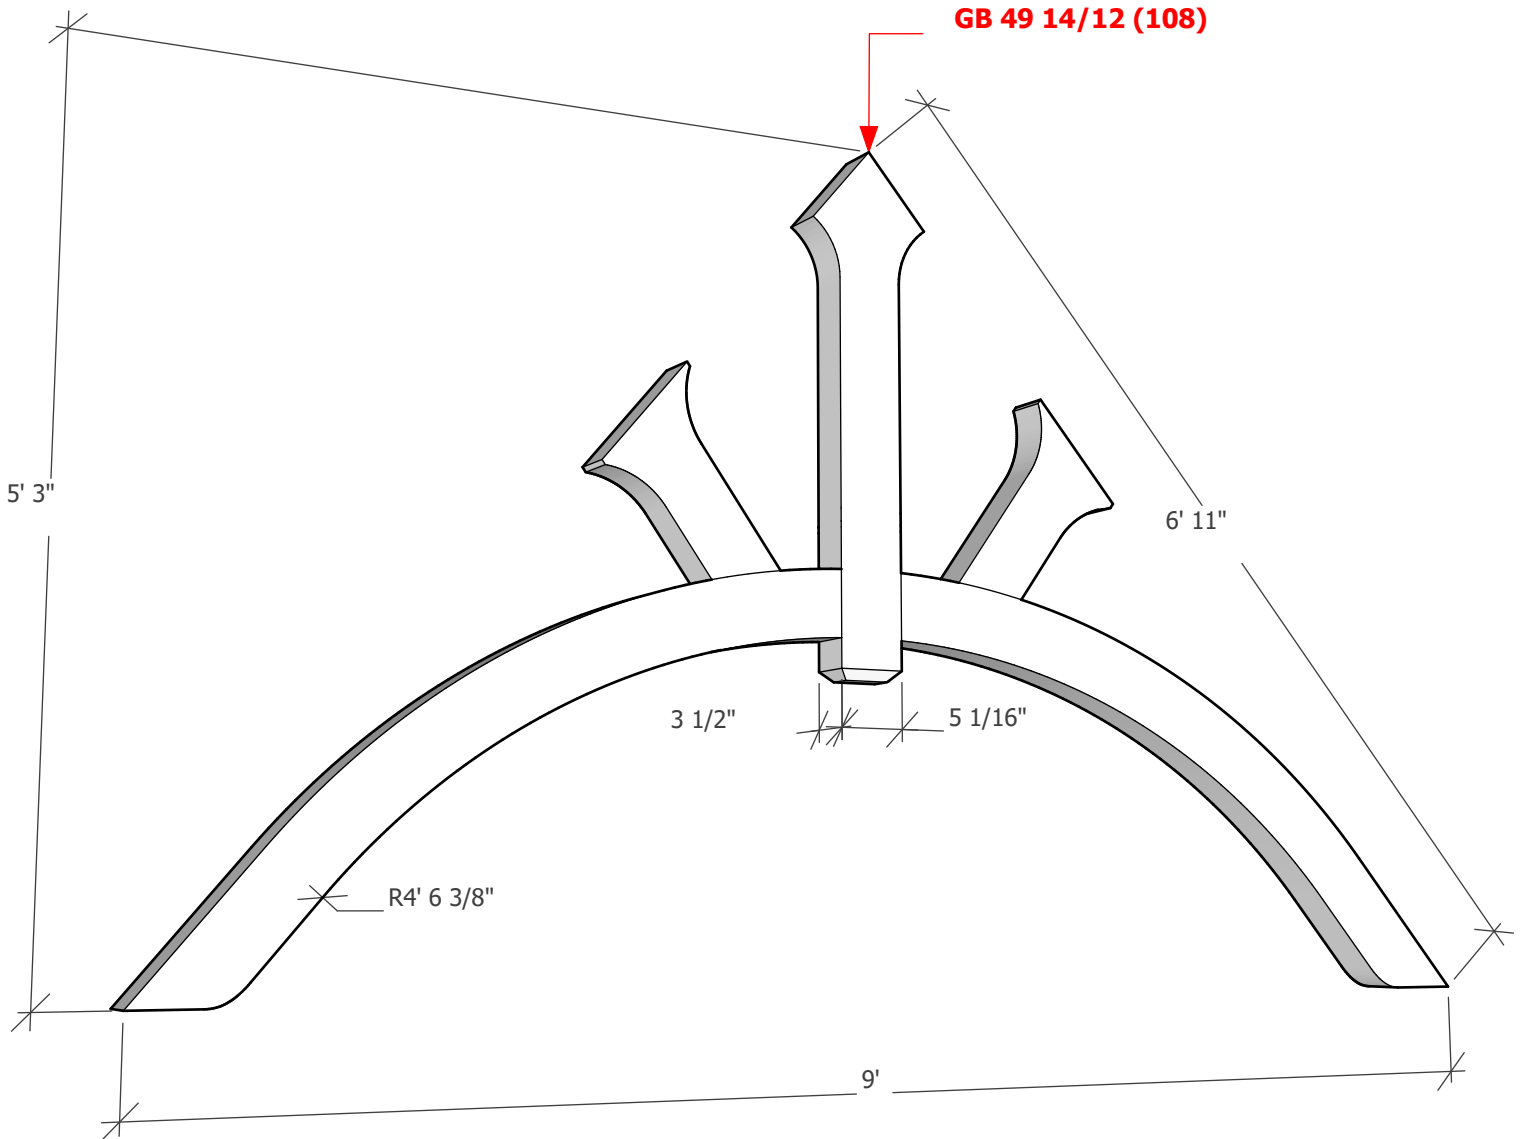

Thickness optional (3 1/2" shown)

To see product options or learn more about this product, go to timberbuild.com and search for: **Gable Bracket 49T108**

Copyright Statement: All drawings, pictures, and specifications are the property of Timber Build and shall not be reproduced, copied, or used as the basis for manufacture, comparable pricing (bid), or sale of a product without the written permission of Timber Build.