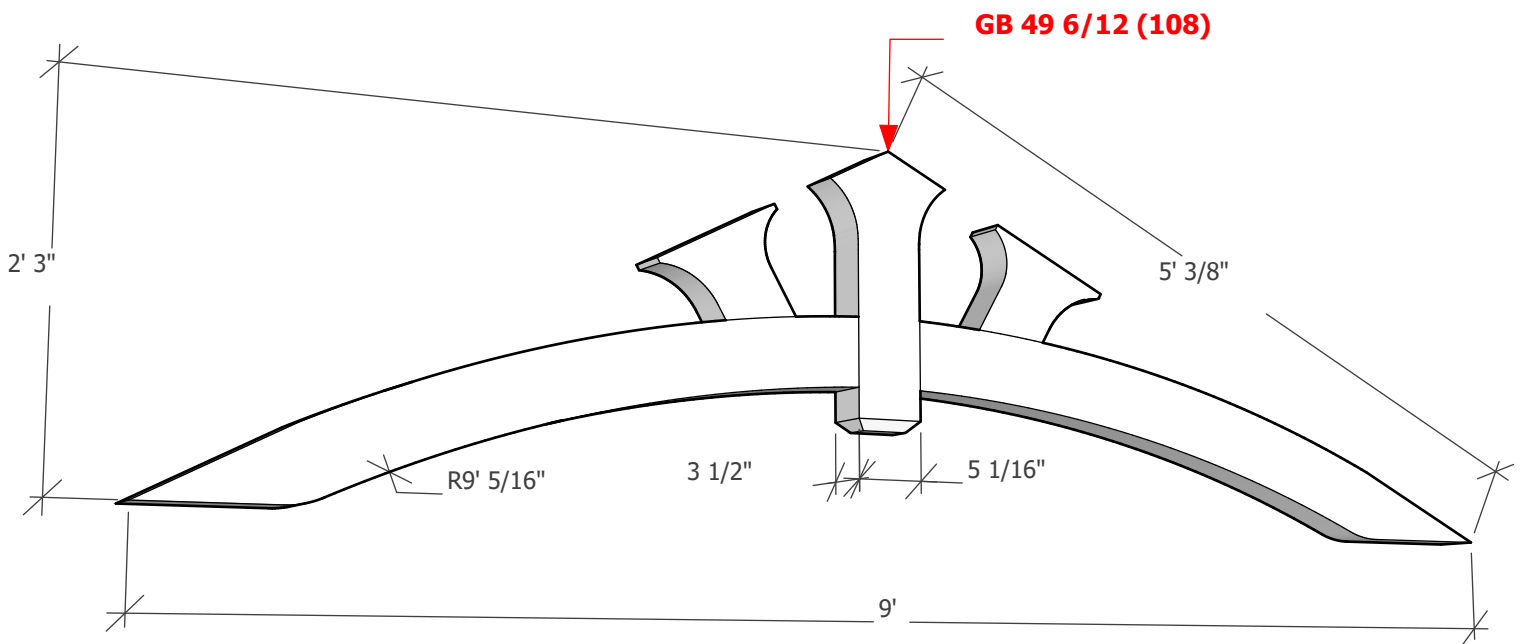

Thickness optional (3 1/2" shown)

To see product options or learn more about this product, go to [timberbuild.com](http://timberbuild.com) and search for: **Gable Bracket 49T108**

Copyright Statement: All drawings, pictures, and specifications are the property of Timber Build and shall not be reproduced, copied, or used as the basis for manufacture, comparable pricing (bid), or sale of a product without the written permission of Timber Build.