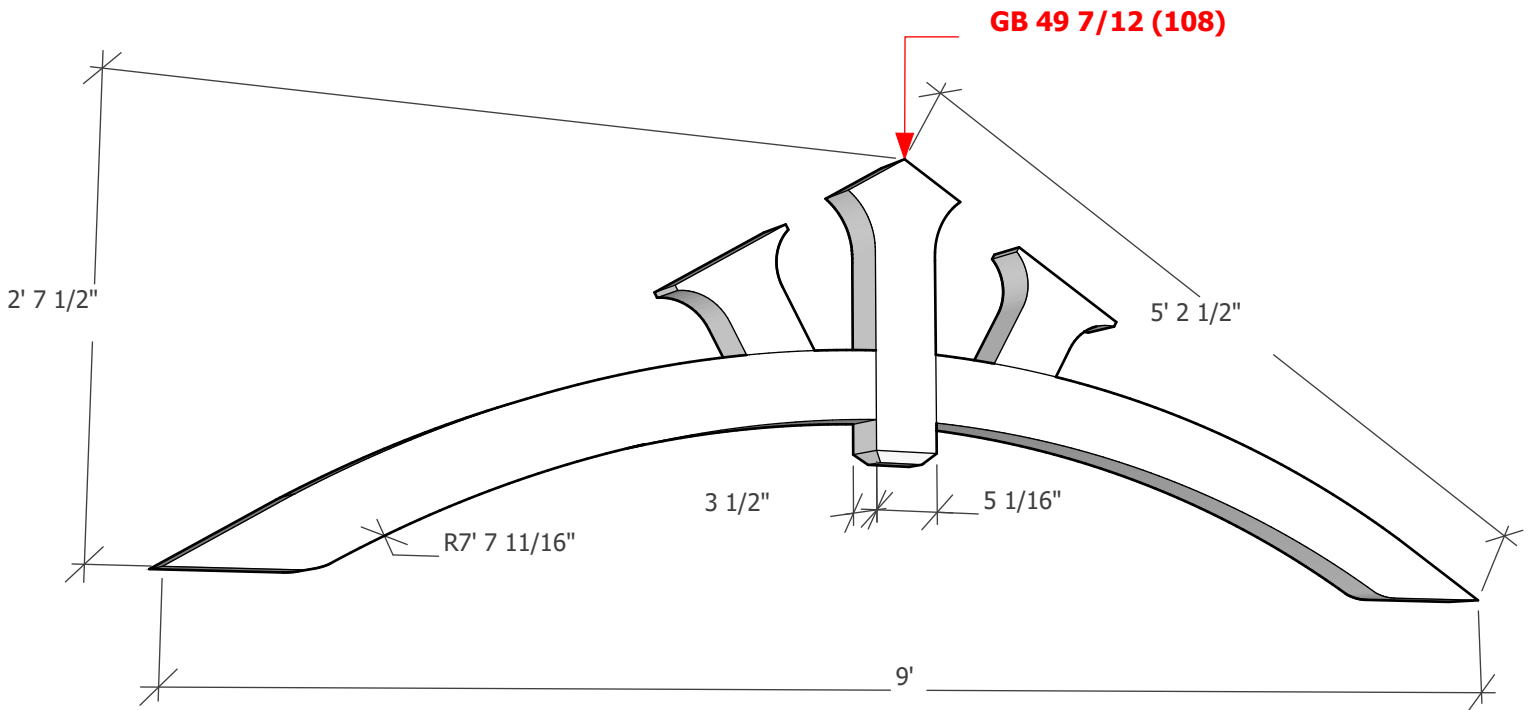

Thickness optional (3 1/2" shown)

To see product options or learn more about this product, go to timberbuild.com and search for: **Gable Bracket 49T108**

Copyright Statement: All drawings, pictures, and specifications are the property of Timber Build and shall not be reproduced, copied, or used as the basis for manufacture, comparable pricing (bid), or sale of a product without the written permission of Timber Build.