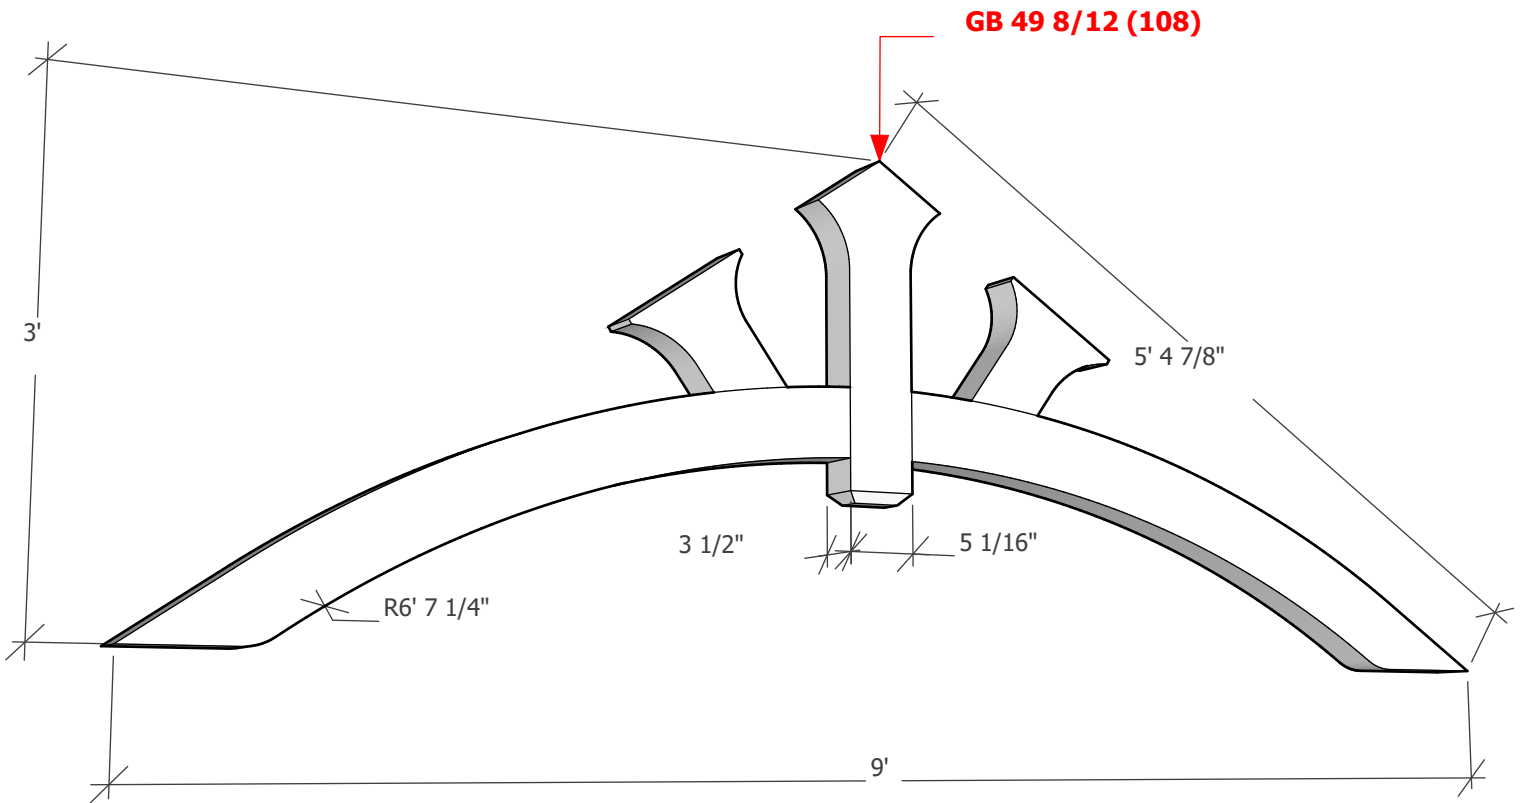

Thickness optional (3 1/2" shown)

To see product options or learn more about this product, go to timberbuild.com and search for: **Gable Bracket 49T108**

Copyright Statement: All drawings, pictures, and specifications are the property of Timber Build and shall not be reproduced, copied, or used as the basis for manufacture, comparable pricing (bid), or sale of a product without the written permission of Timber Build.