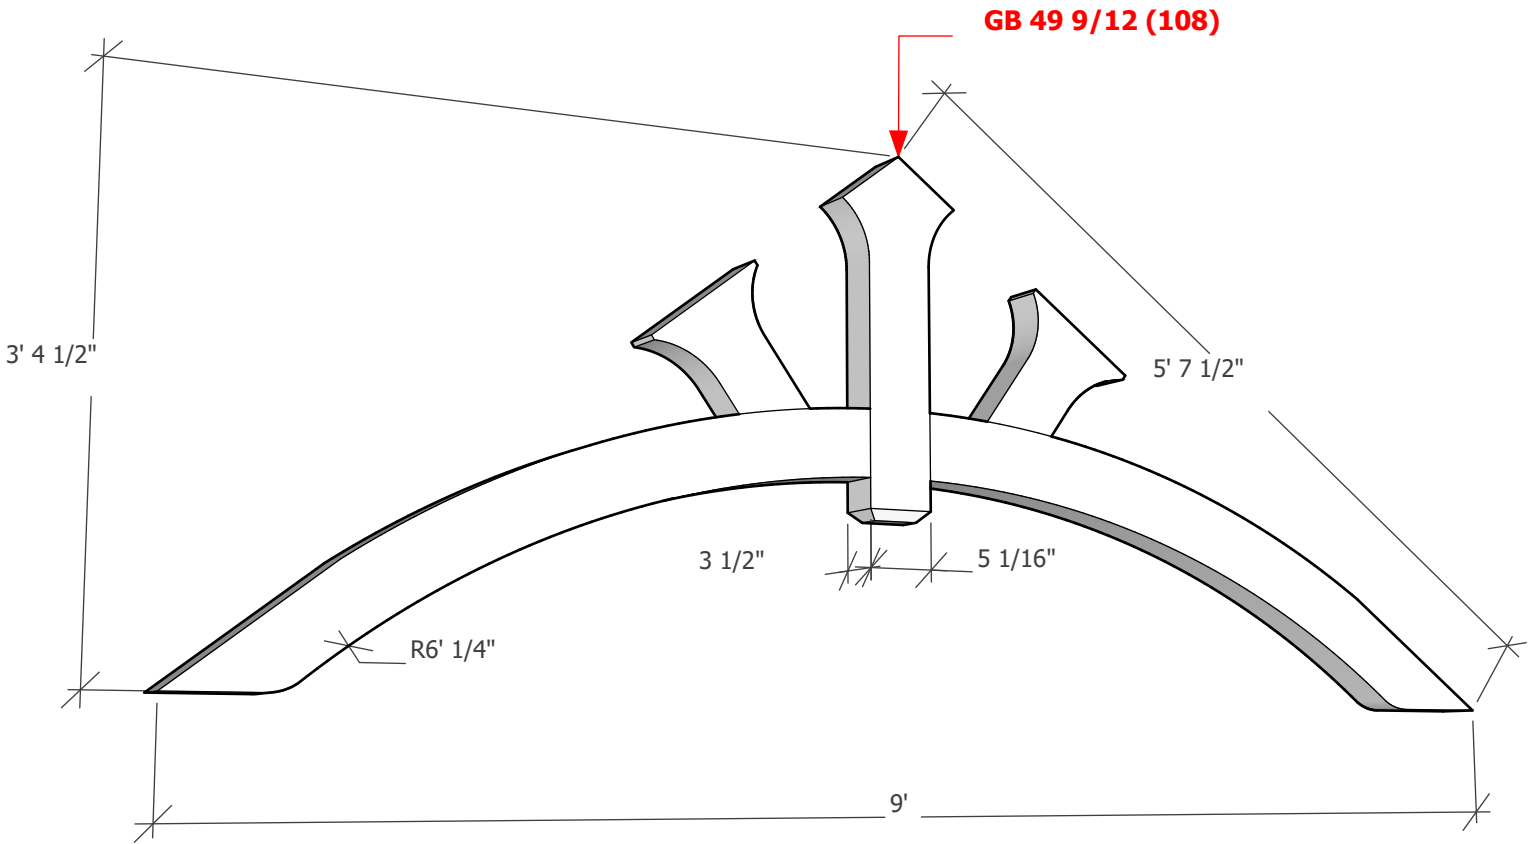

Thickness optional (3 1/2" shown)

To see product options or learn more about this product, go to timberbuild.com and search for: **Gable Bracket 49T108**

Copyright Statement: All drawings, pictures, and specifications are the property of Timber Build and shall not be reproduced, copied, or used as the basis for manufacture, comparable pricing (bid), or sale of a product without the written permission of Timber Build.