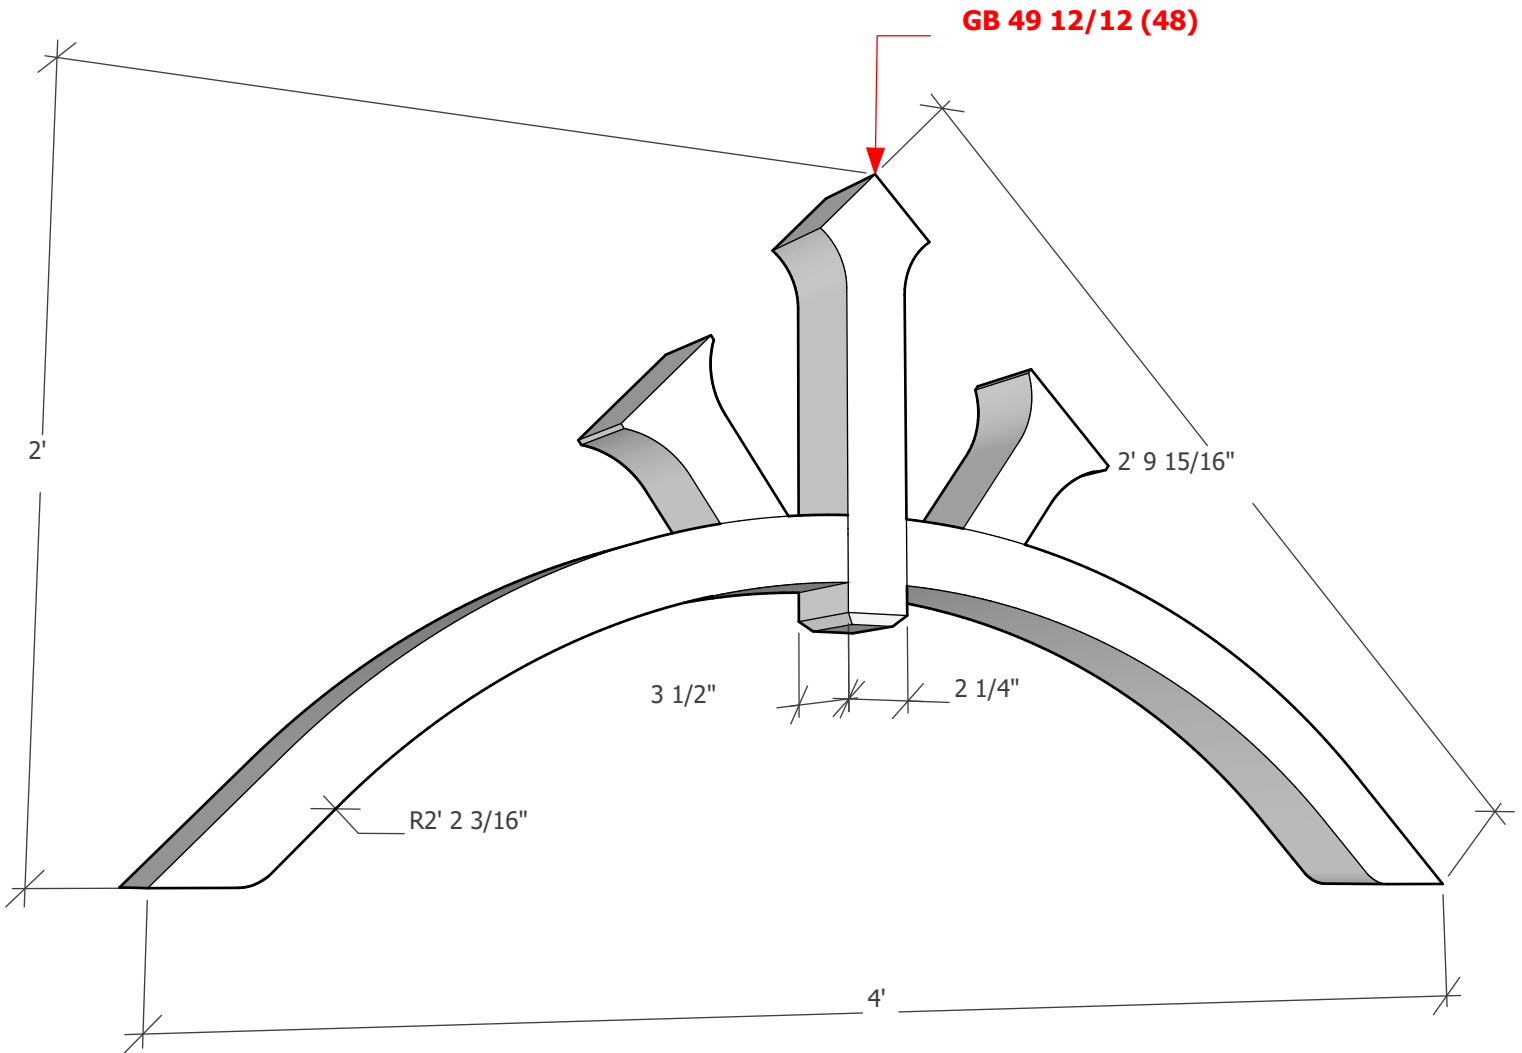

Gable Bracket 49T48 - 12/12 - Width 48"

Thickness optional (3 1/2" shown)

To see product options or learn more about this product, go to timberbuild.com and search for: **Gable Bracket 49T48**

Copyright Statement: All drawings, pictures, and specifications are the property of Timber Build and shall not be reproduced, copied, or used as the basis for manufacture, comparable pricing (bid), or sale of a product without the written permission of Timber Build.