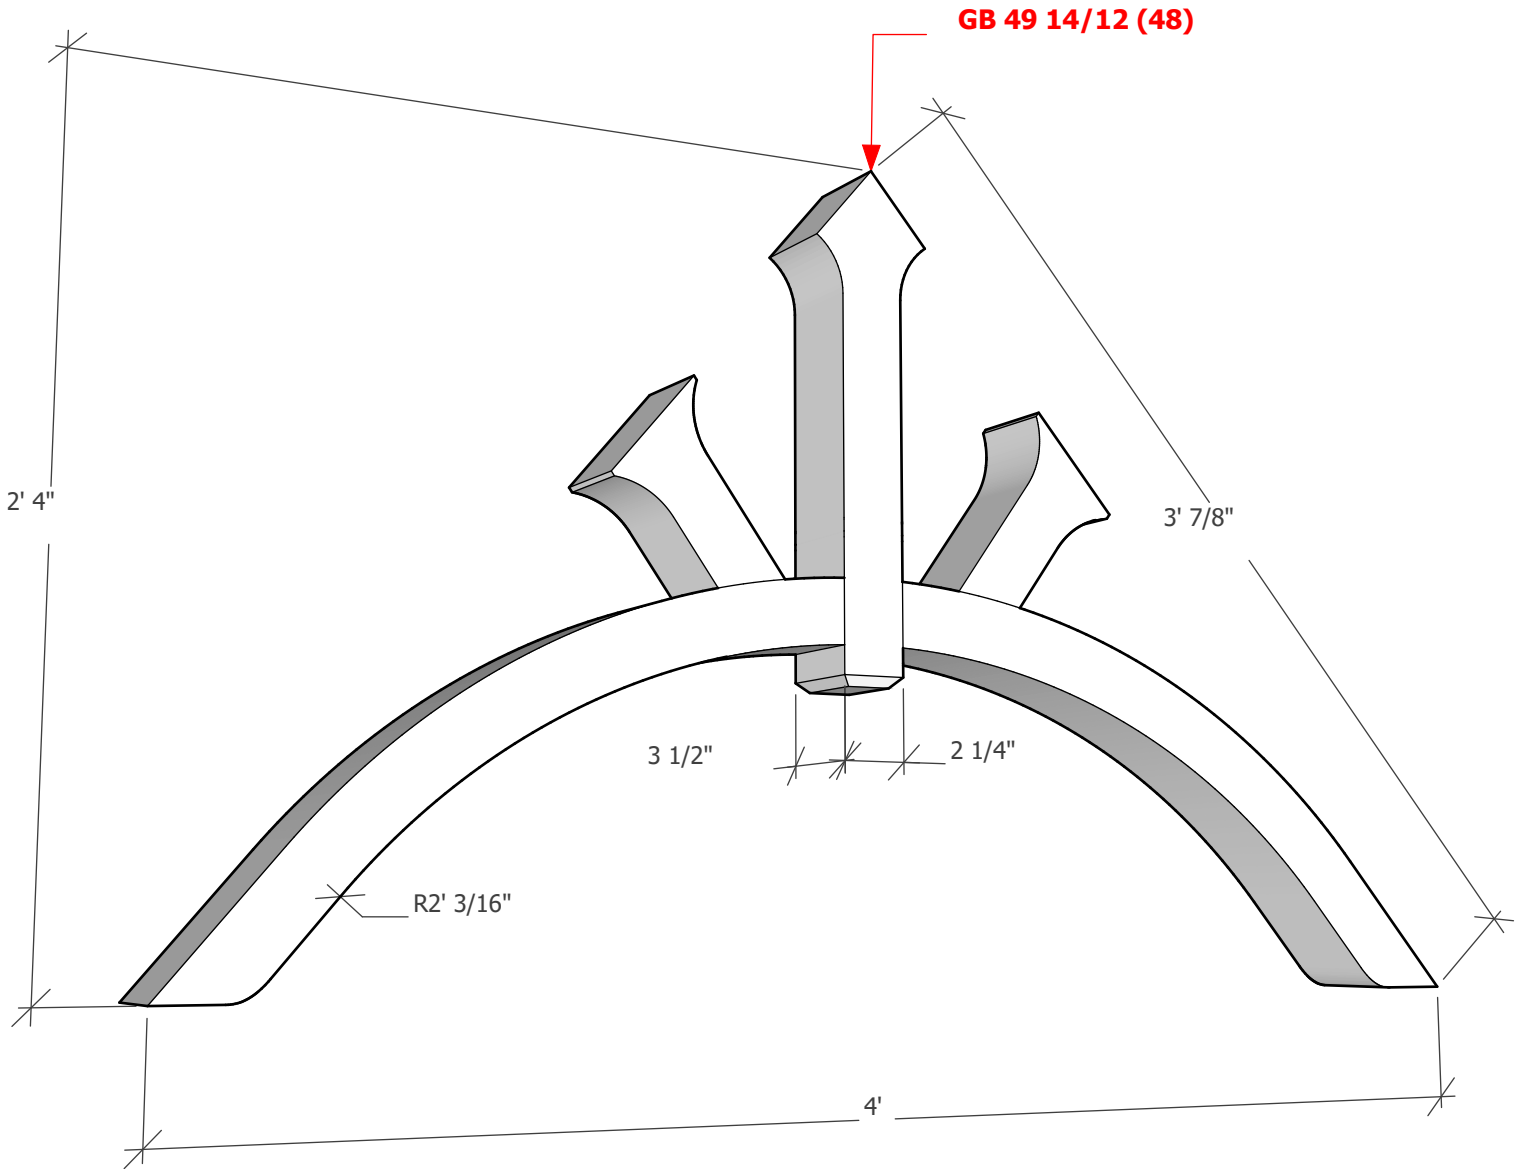

Thickness optional (3 1/2" shown)

To see product options or learn more about this product, go to timberbuild.com and search for: **Gable Bracket 49T48**

Copyright Statement: All drawings, pictures, and specifications are the property of Timber Build and shall not be reproduced, copied, or used as the basis for manufacture, comparable pricing (bid), or sale of a product without the written permission of Timber Build.