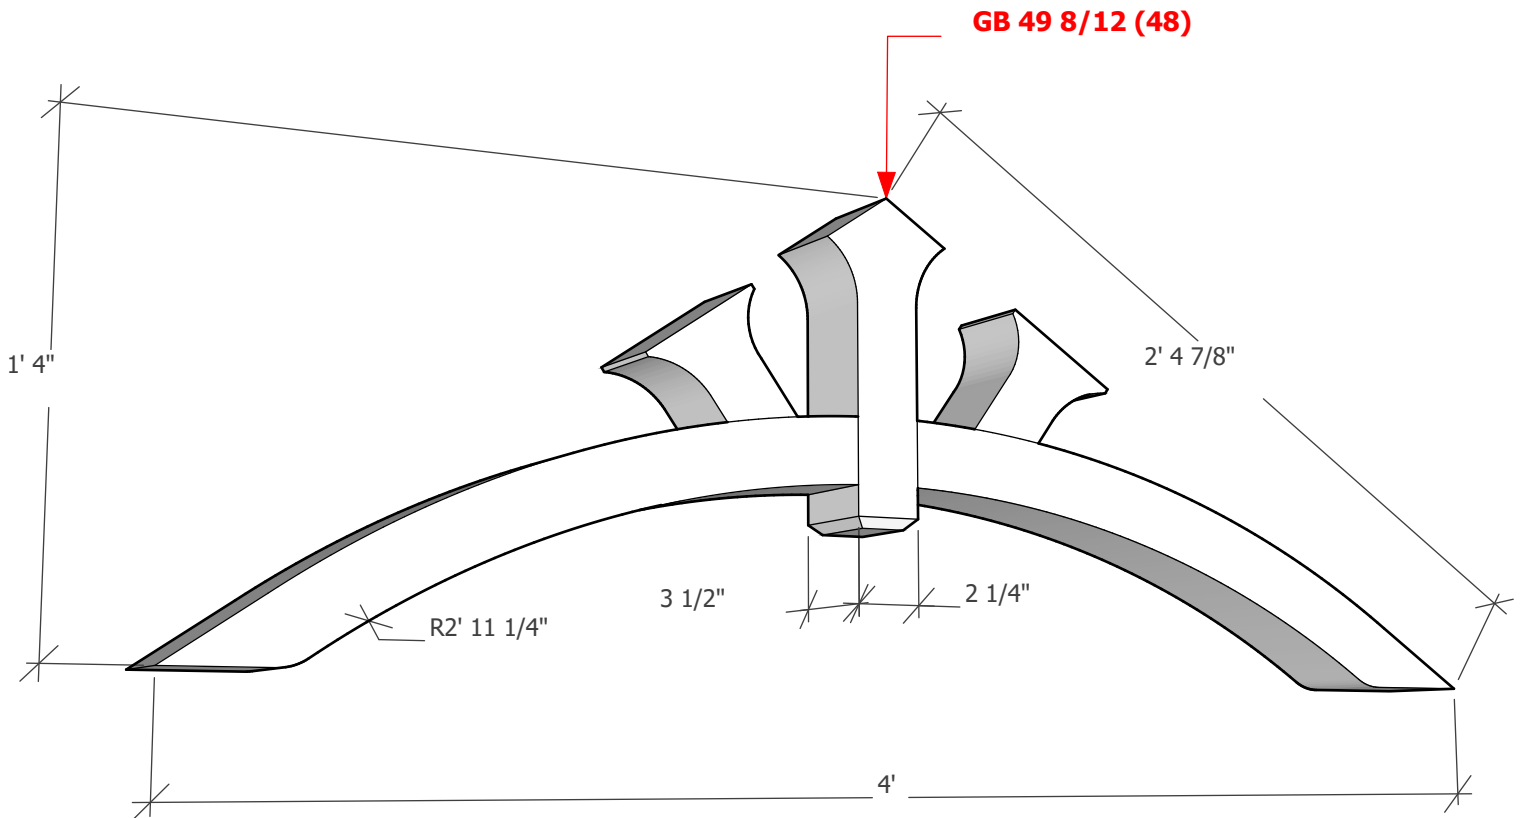

# Gable Bracket 49T48 - 8/12 - Width 48"

Thickness optional (3 1/2" shown)

To see product options or learn more about this product, go to [timberbuild.com](http://timberbuild.com) and search for: **Gable Bracket 49T48**