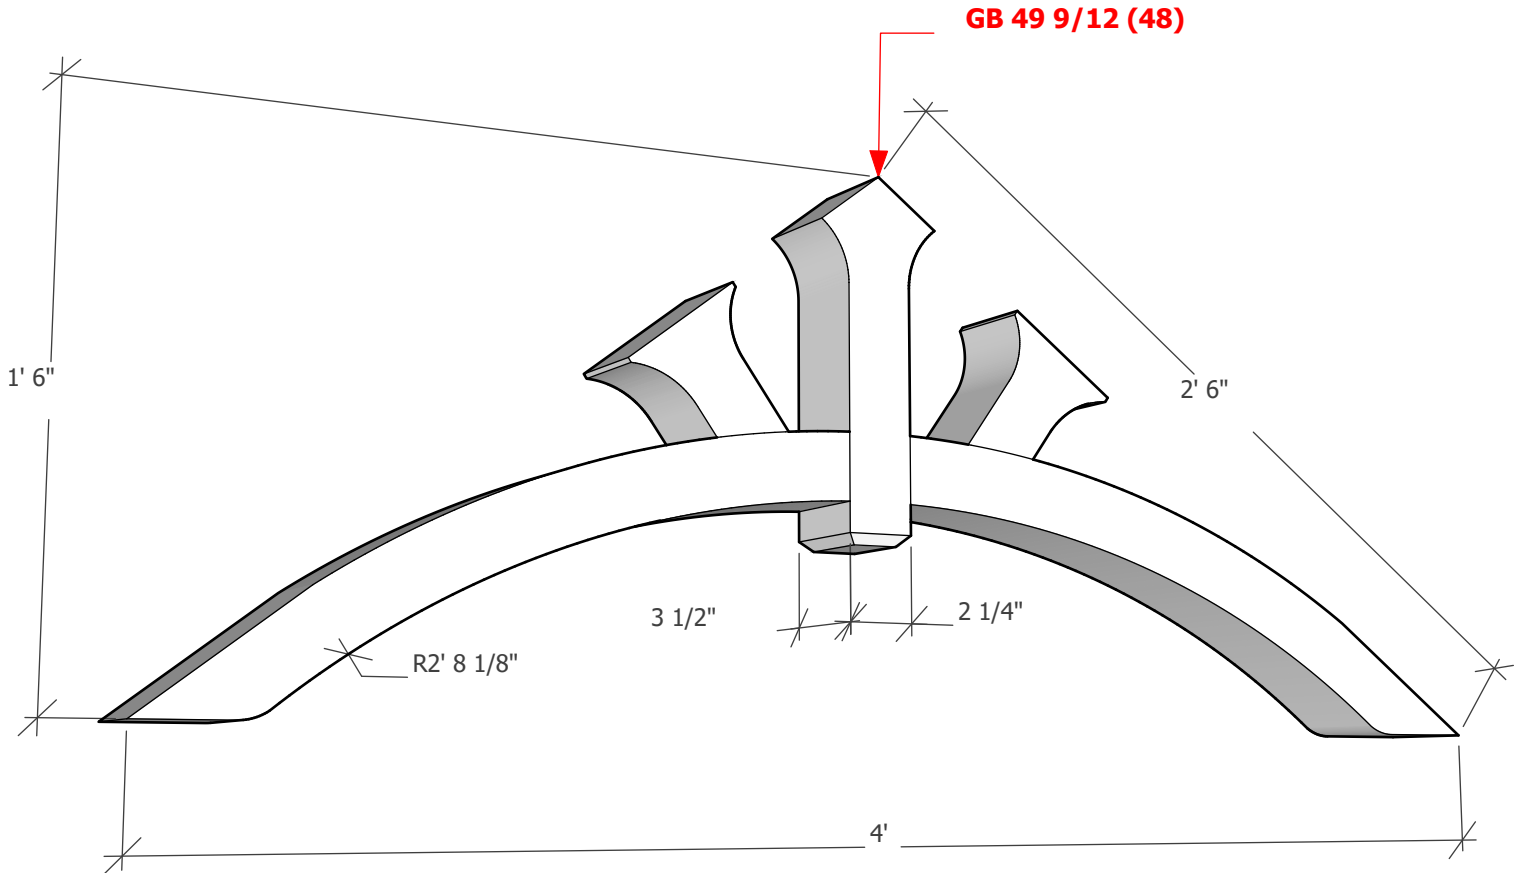

Thickness optional (3 1/2" shown)

To see product options or learn more about this product, go to [timberbuild.com](http://timberbuild.com) and search for: **Gable Bracket 49T48**

Copyright Statement: All drawings, pictures, and specifications are the property of Timber Build and shall not be reproduced, copied, or used as the basis for manufacture, comparable pricing (bid), or sale of a product without the written permission of Timber Build.