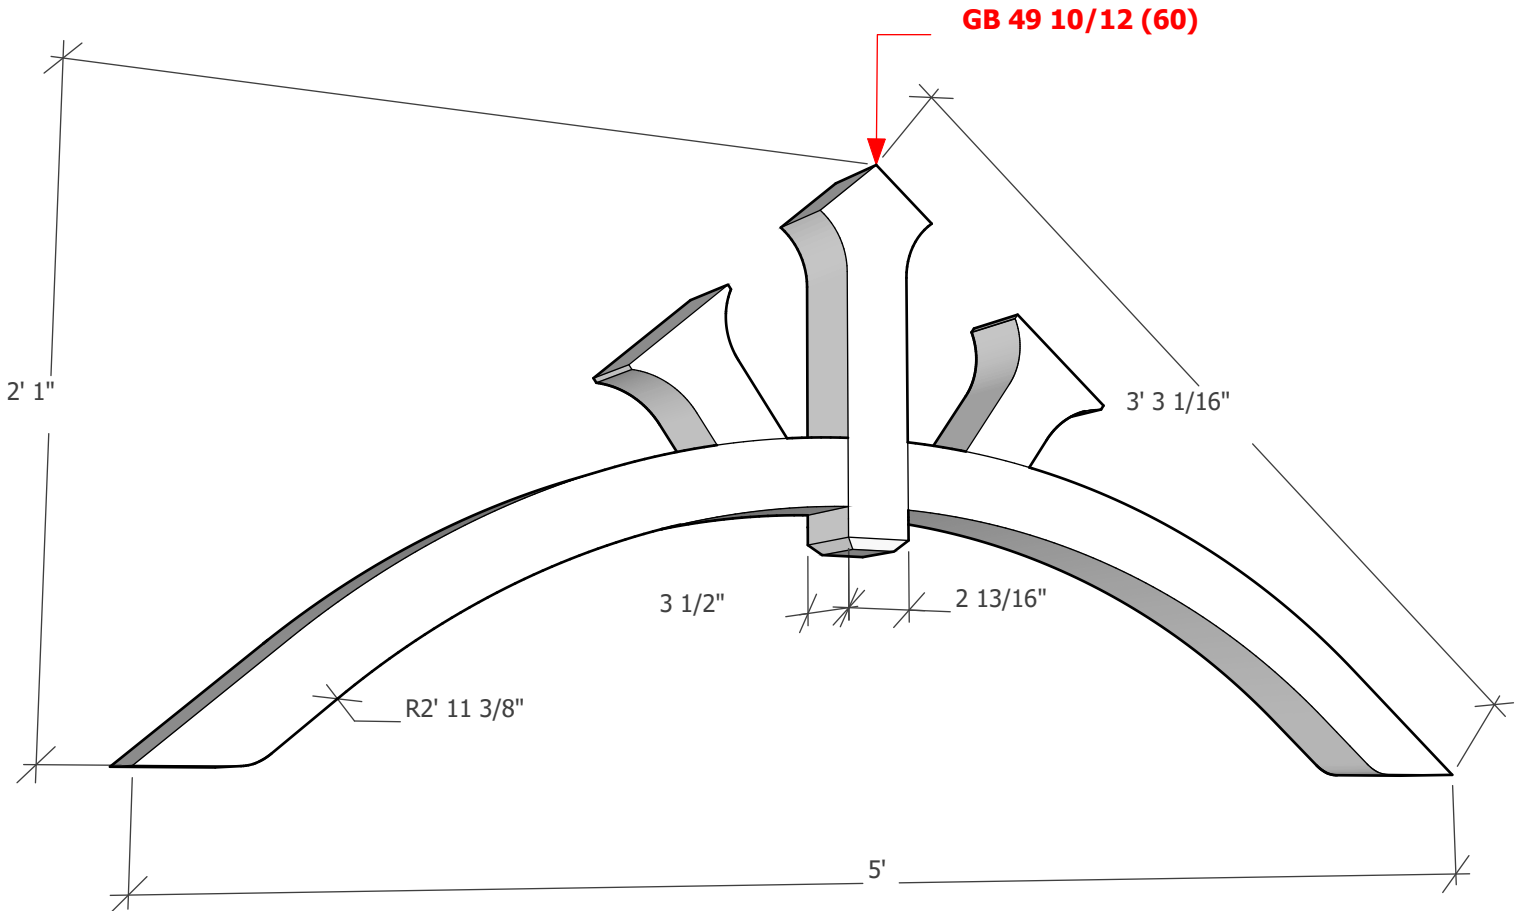

Gable Bracket 49T60 - 10/12 - Width 60"

Thickness optional (3 1/2" shown)

To see product options or learn more about this product, go to timberbuild.com and search for: **Gable Bracket 49T60**

Copyright Statement: All drawings, pictures, and specifications are the property of Timber Build and shall not be reproduced, copied, or used as the basis for manufacture, comparable pricing (bid), or sale of a product without the written permission of Timber Build.