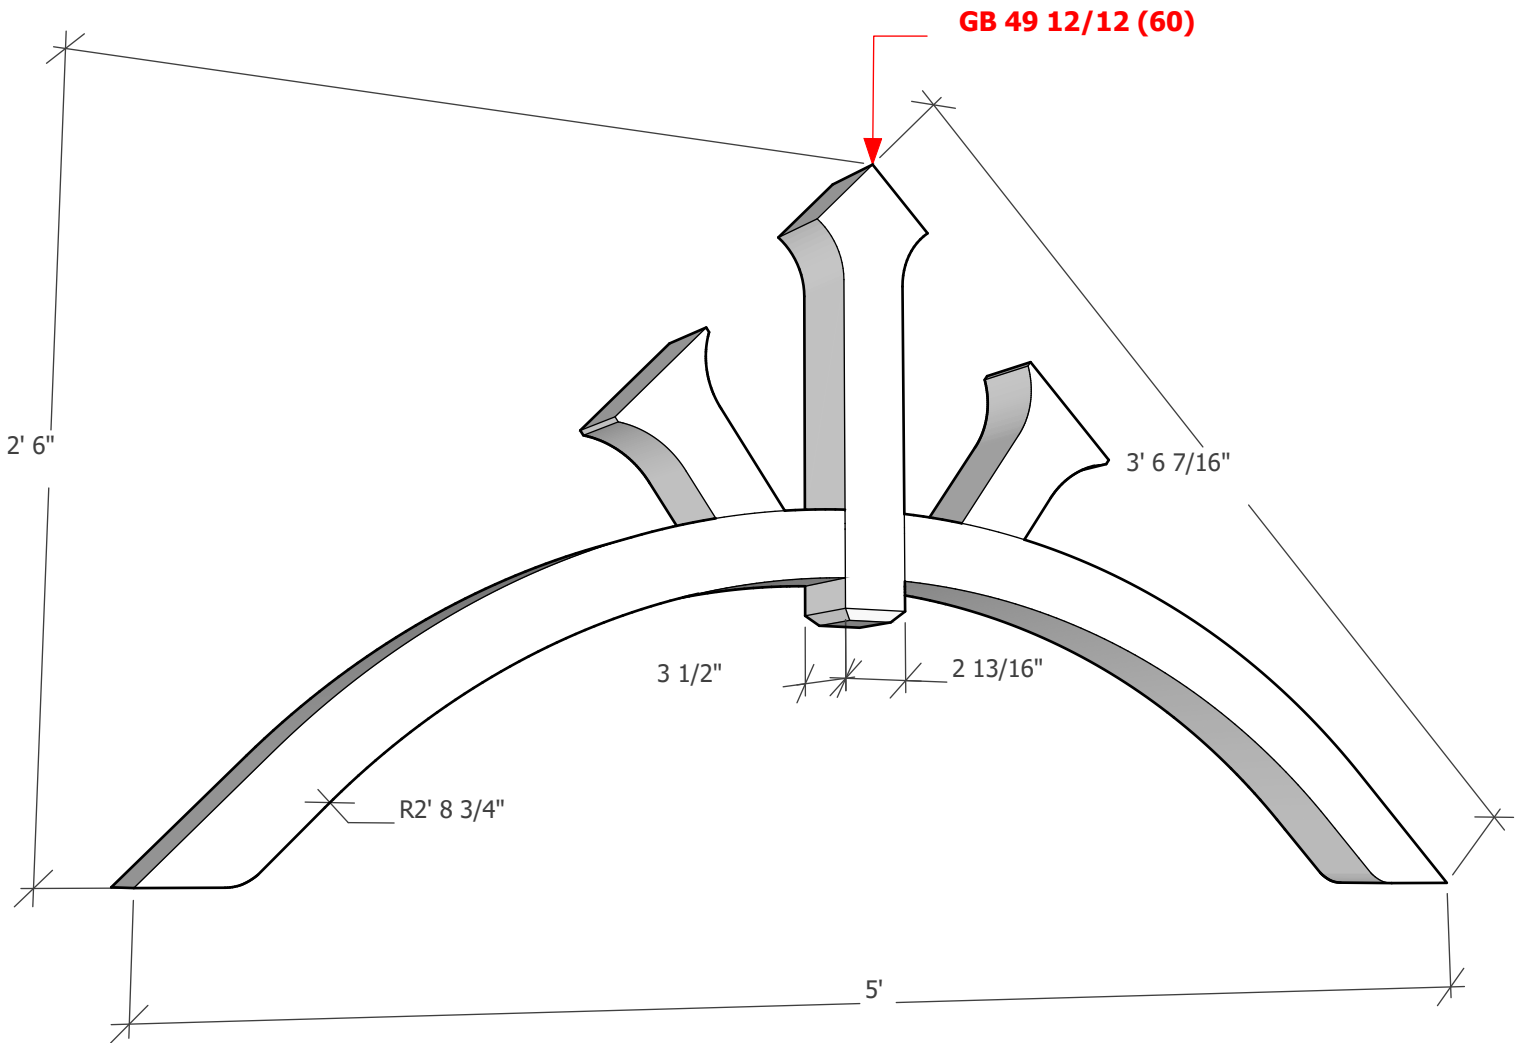

# Gable Bracket 49T60 - 12/12 - Width 60"

Thickness optional (3 1/2" shown)

To see product options or learn more about this product, go to [timberbuild.com](http://timberbuild.com) and search for: **Gable Bracket 49T60**