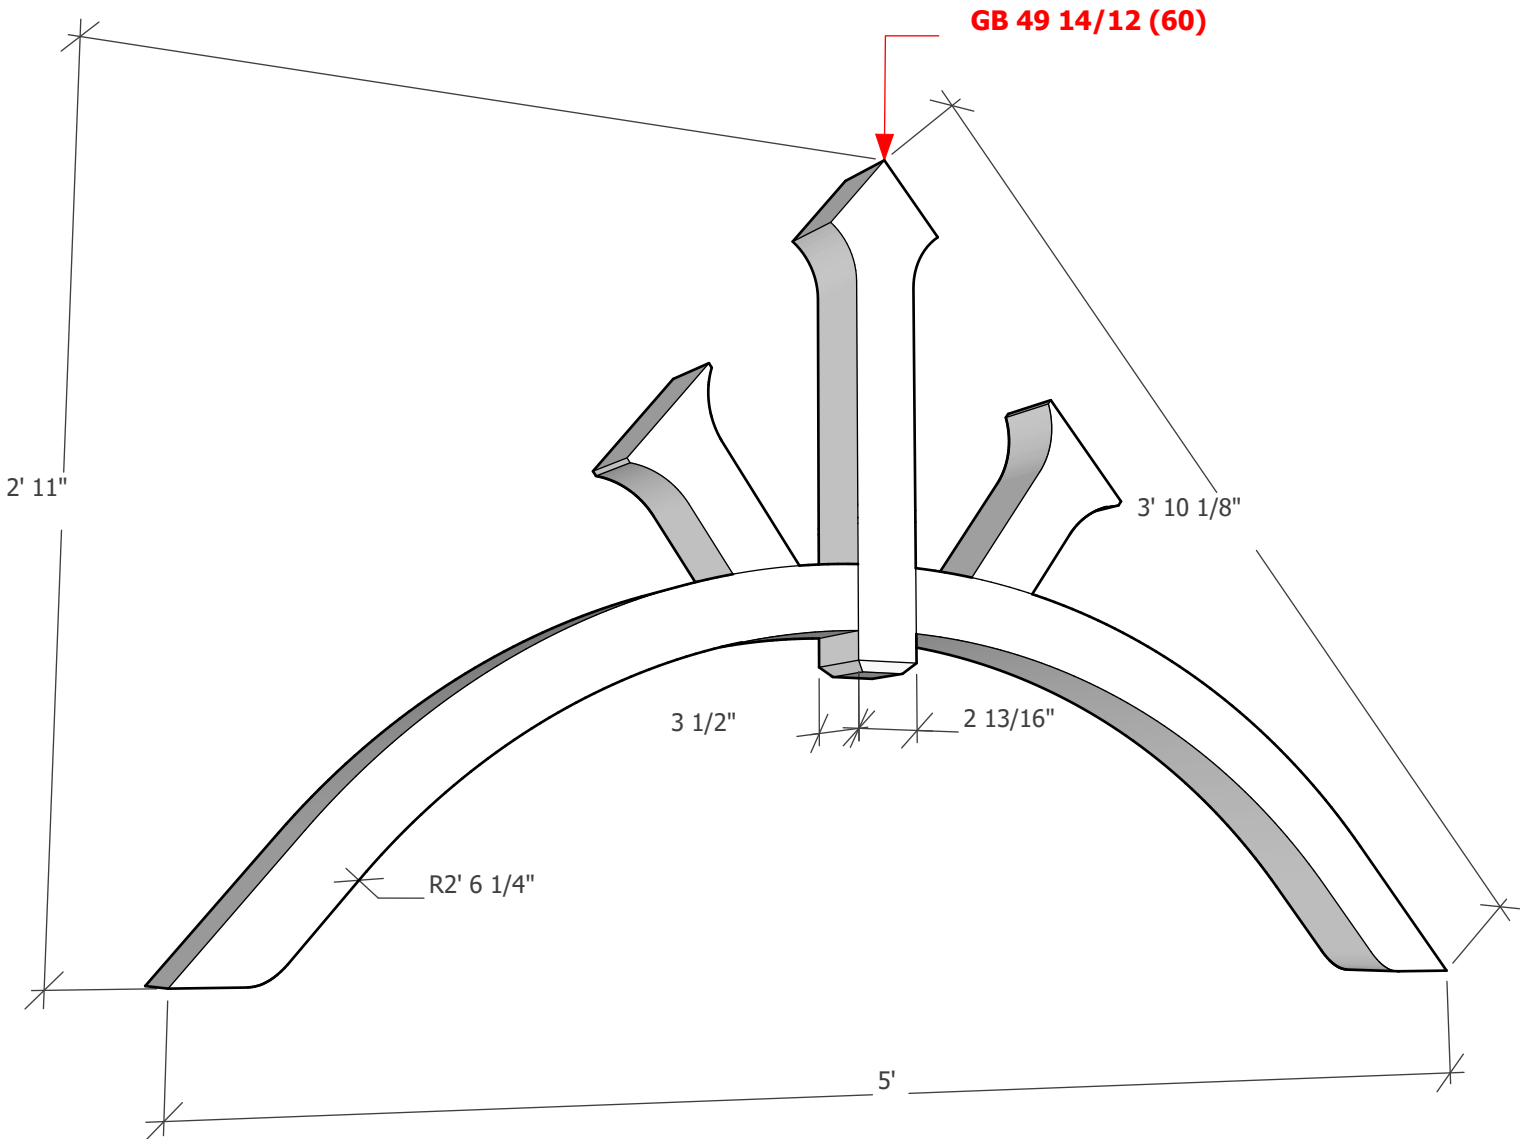

Thickness optional (3 1/2" shown)

To see product options or learn more about this product, go to timberbuild.com and search for: **Gable Bracket 49T60**

Copyright Statement: All drawings, pictures, and specifications are the property of Timber Build and shall not be reproduced, copied, or used as the basis for manufacture, comparable pricing (bid), or sale of a product without the written permission of Timber Build.