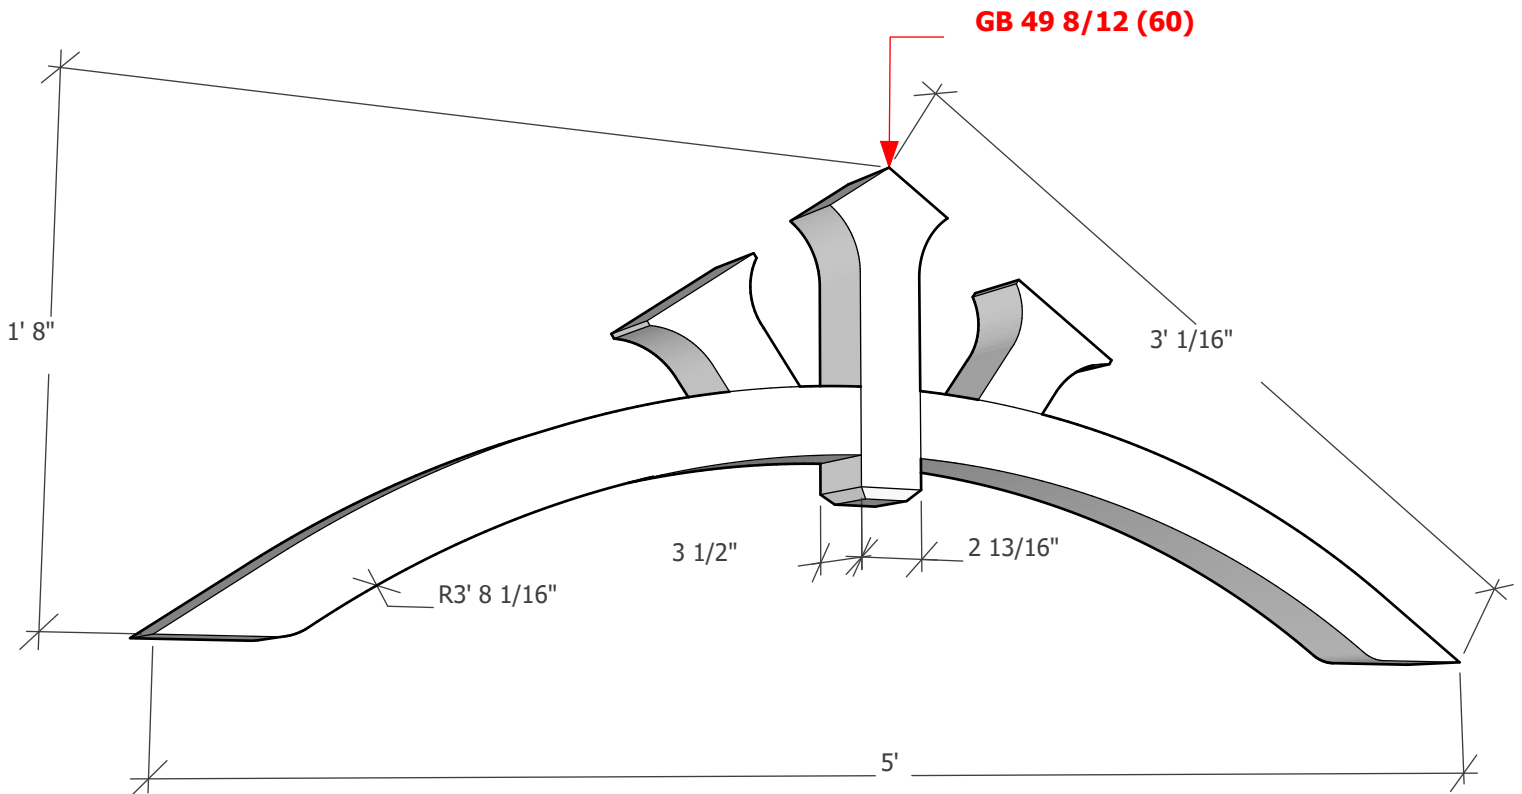

Thickness optional (3 1/2" shown)

To see product options or learn more about this product, go to timberbuild.com and search for: **Gable Bracket 49T60**

Copyright Statement: All drawings, pictures, and specifications are the property of Timber Build and shall not be reproduced, copied, or used as the basis for manufacture, comparable pricing (bid), or sale of a product without the written permission of Timber Build.