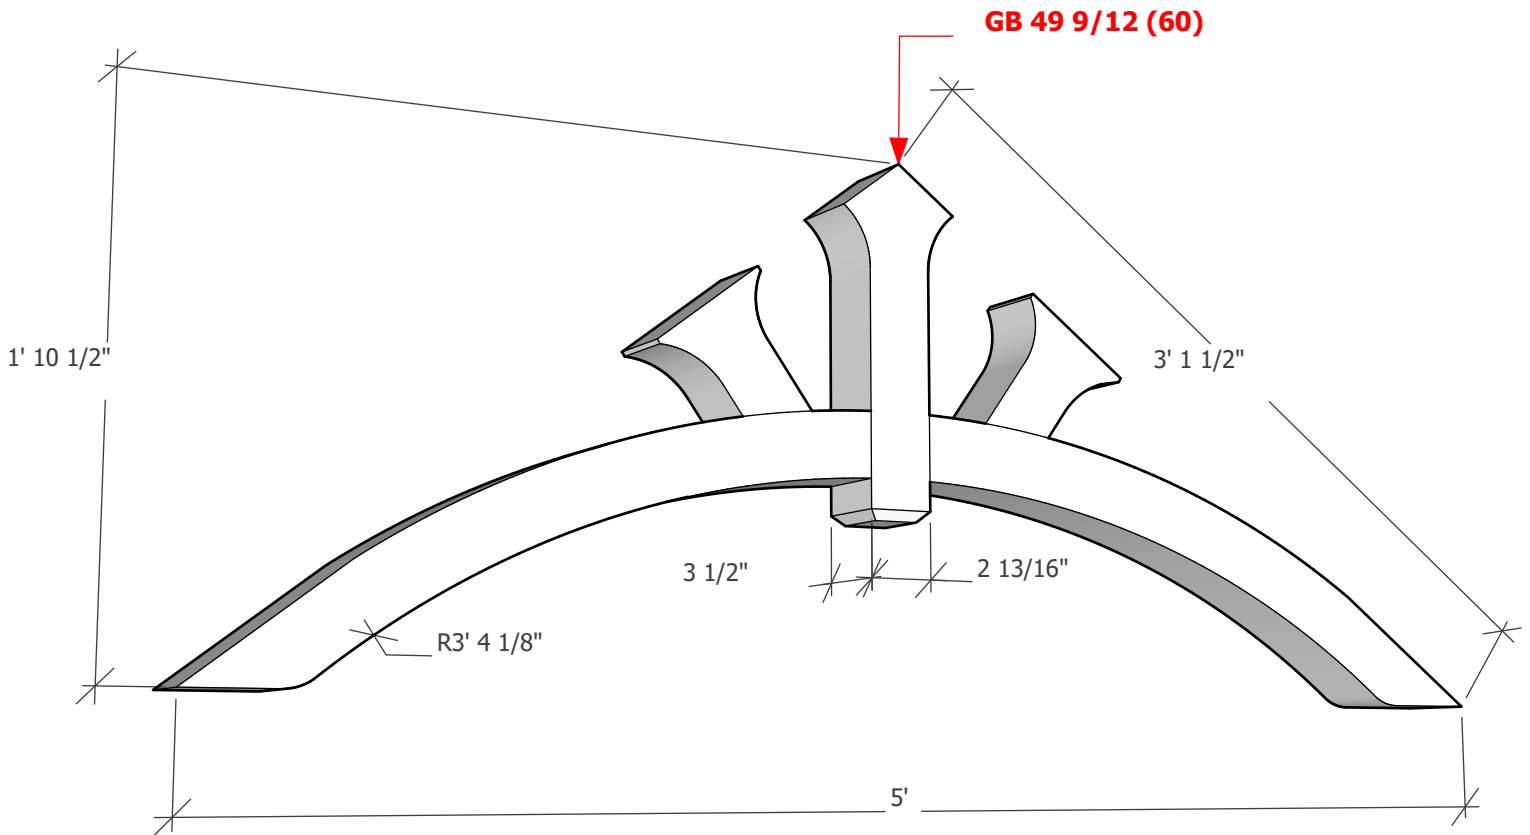

Thickness optional (3 1/2" shown)

To see product options or learn more about this product, go to [timberbuild.com](http://timberbuild.com) and search for: **Gable Bracket 49T60**

Copyright Statement: All drawings, pictures, and specifications are the property of Timber Build and shall not be reproduced, copied, or used as the basis for manufacture, comparable pricing (bid), or sale of a product without the written permission of Timber Build.