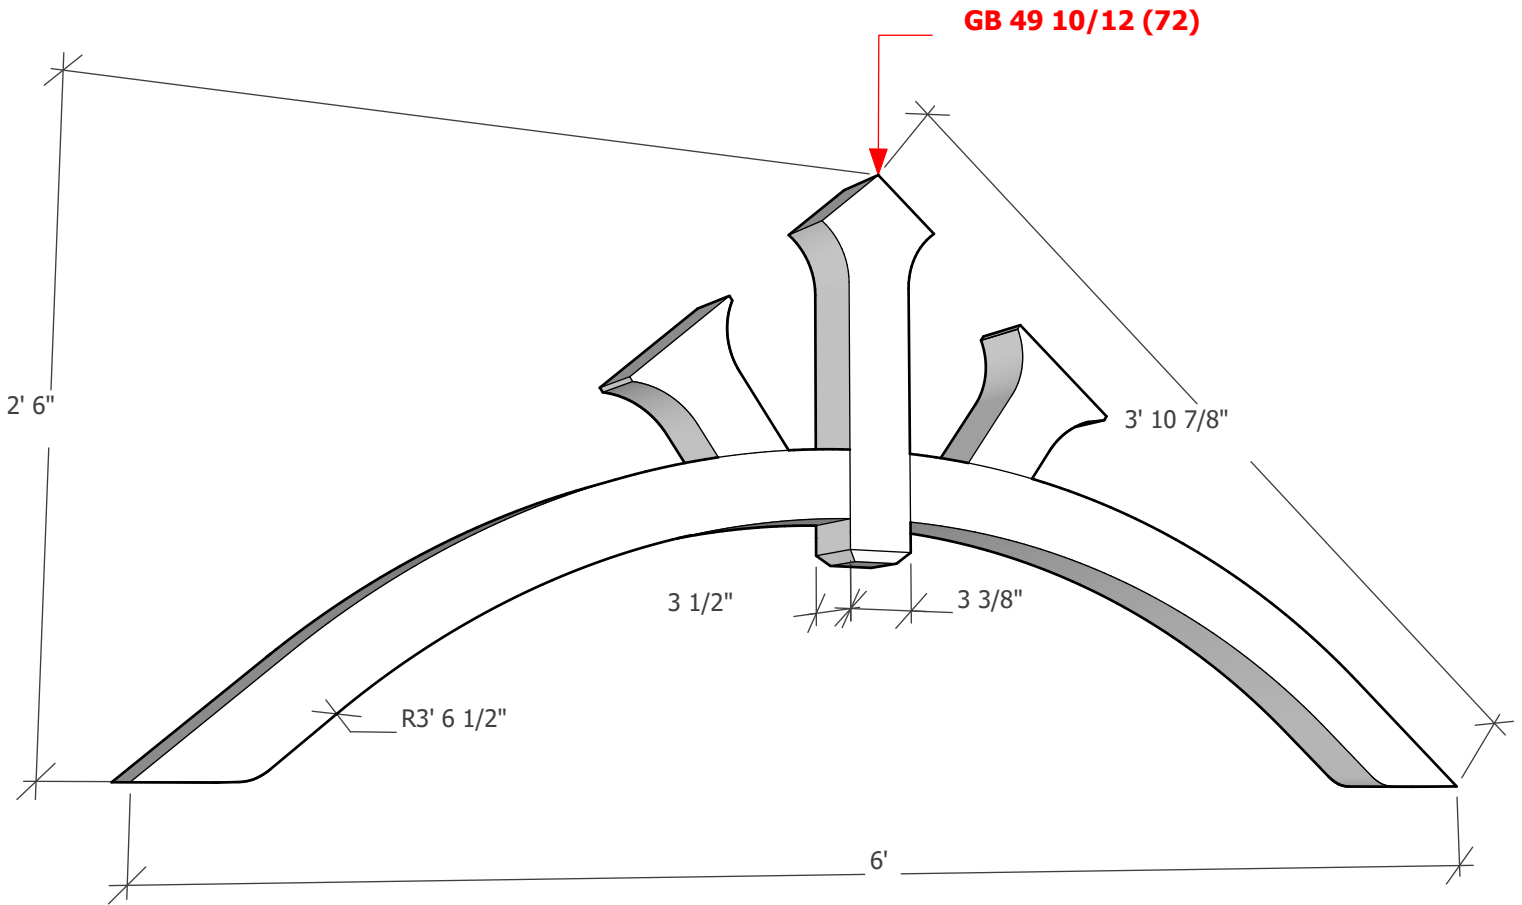

Gable Bracket 49T72 - 10/12 - Width 72"

Thickness optional (3 1/2" shown)

To see product options or learn more about this product, go to timberbuild.com and search for: **Gable Bracket 49T72**

Copyright Statement: All drawings, pictures, and specifications are the property of Timber Build and shall not be reproduced, copied, or used as the basis for manufacture, comparable pricing (bid), or sale of a product without the written permission of Timber Build.