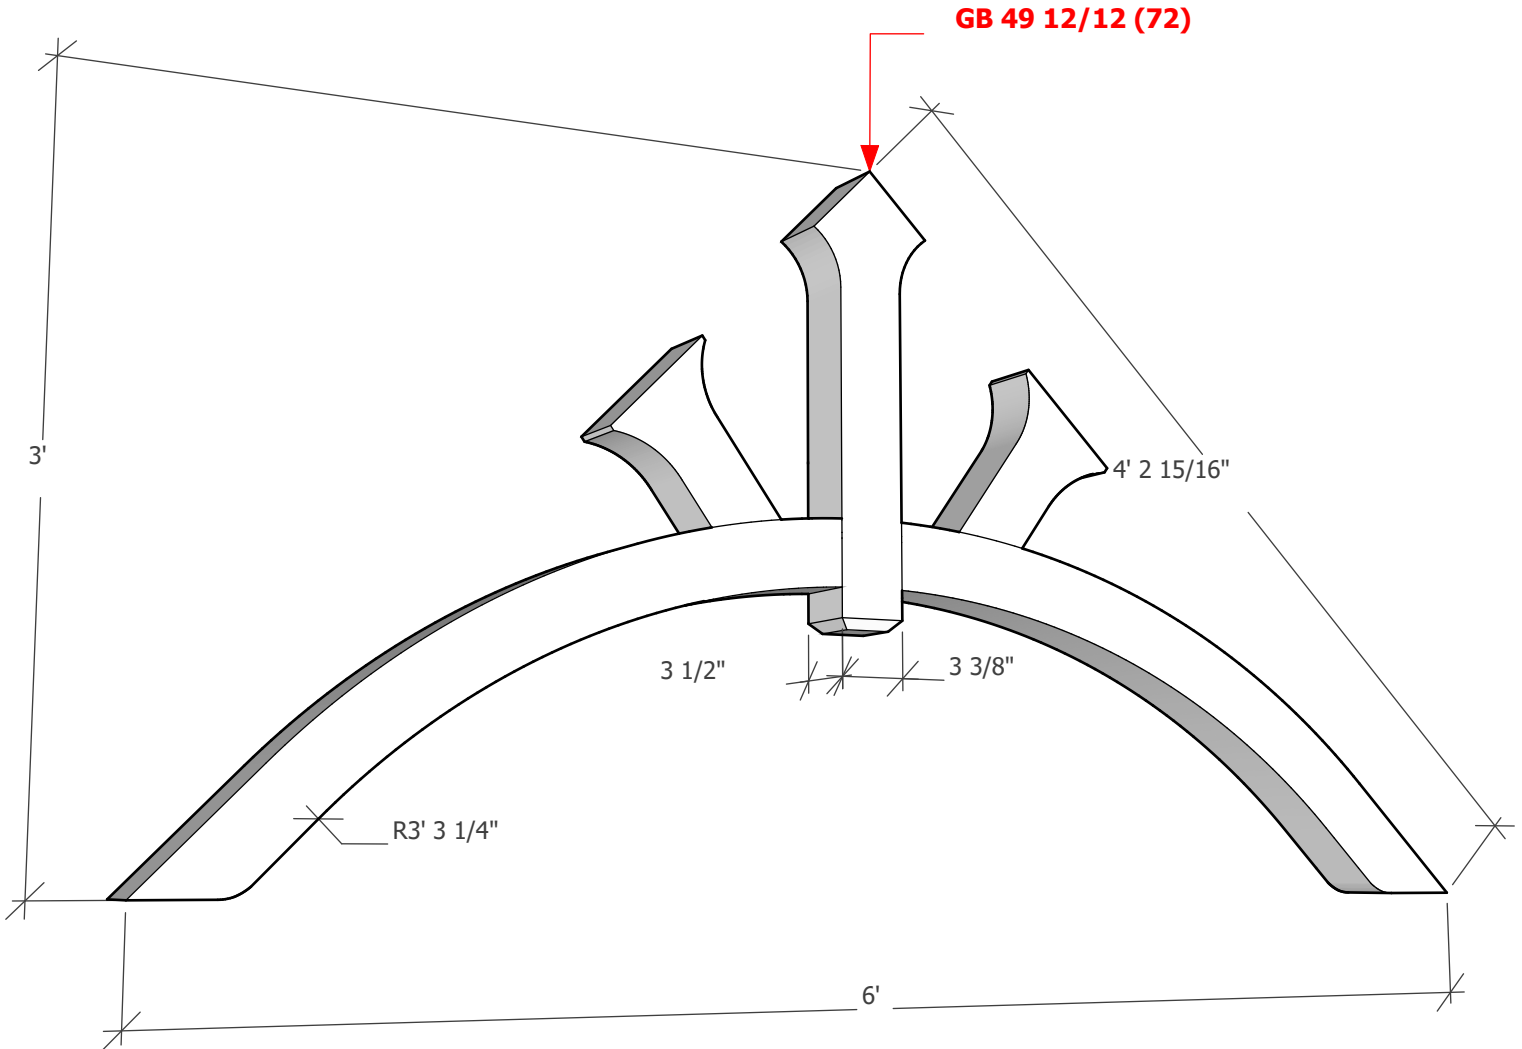

Gable Bracket 49T72 - 12/12 - Width 72"

Thickness optional (3 1/2" shown)

To see product options or learn more about this product, go to timberbuild.com and search for: **Gable Bracket 49T72**

Copyright Statement: All drawings, pictures, and specifications are the property of Timber Build and shall not be reproduced, copied, or used as the basis for manufacture, comparable pricing (bid), or sale of a product without the written permission of Timber Build.