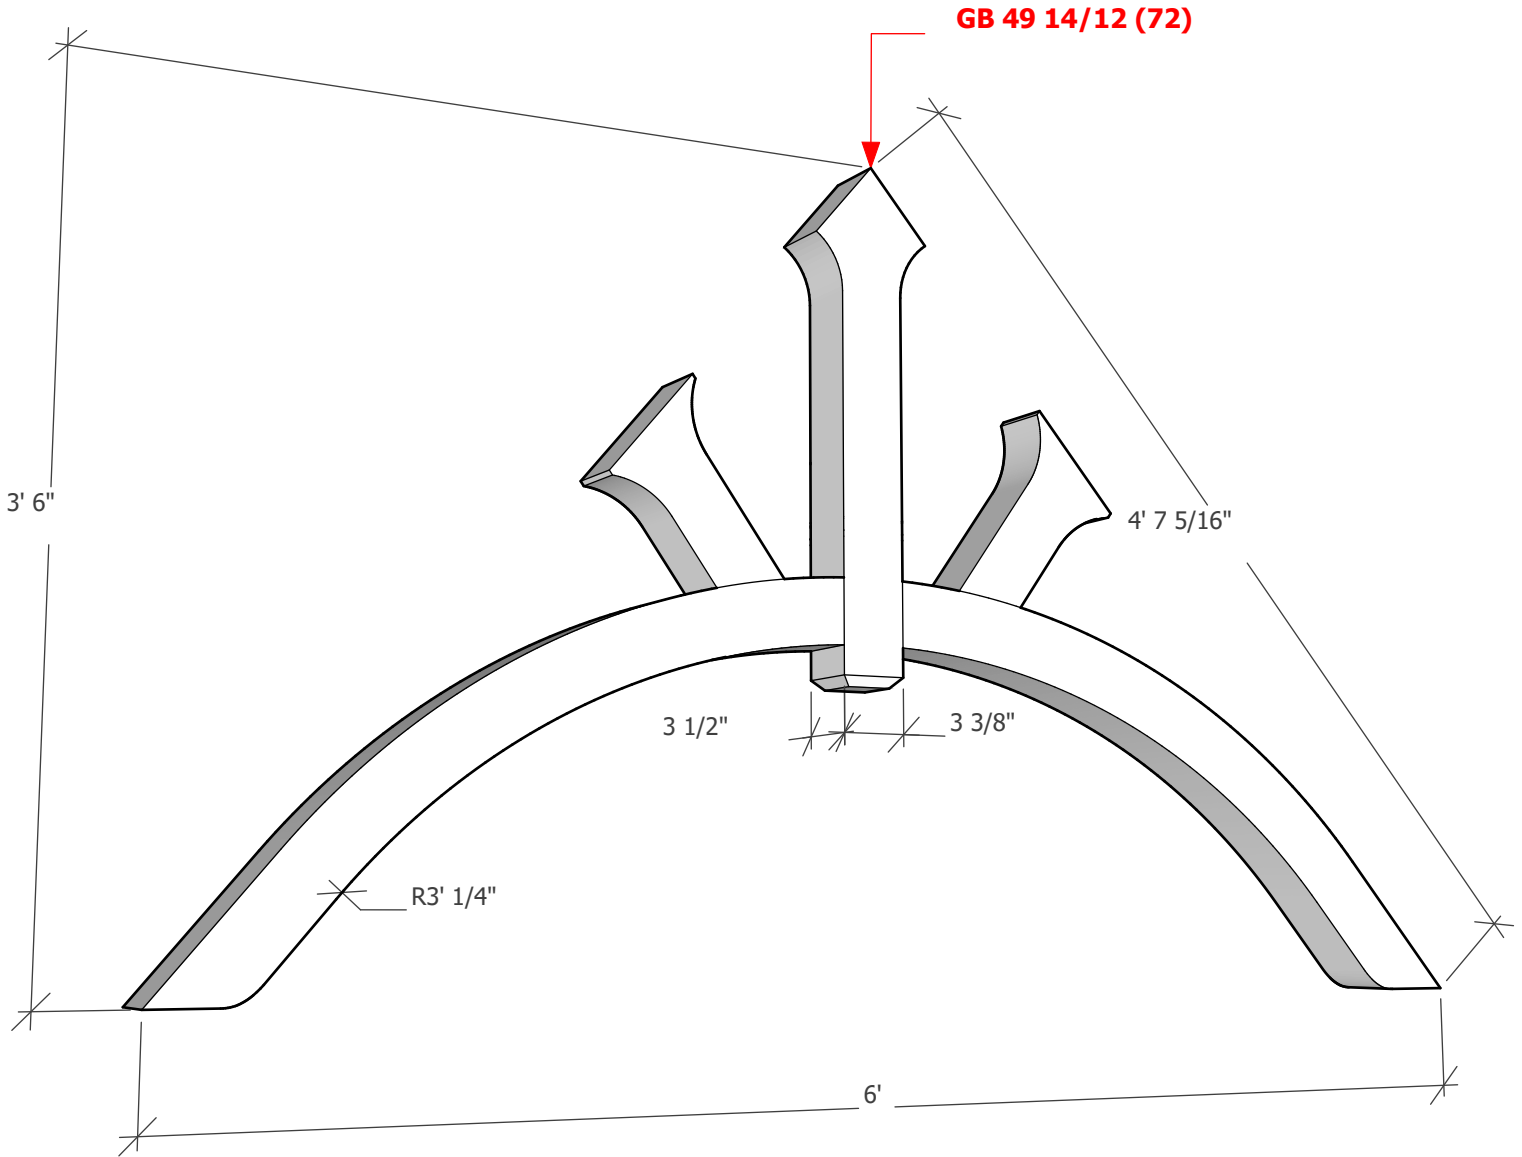

Thickness optional (3 1/2" shown)

To see product options or learn more about this product, go to timberbuild.com and search for: **Gable Bracket 49T72**

Copyright Statement: All drawings, pictures, and specifications are the property of Timber Build and shall not be reproduced, copied, or used as the basis for manufacture, comparable pricing (bid), or sale of a product without the written permission of Timber Build.