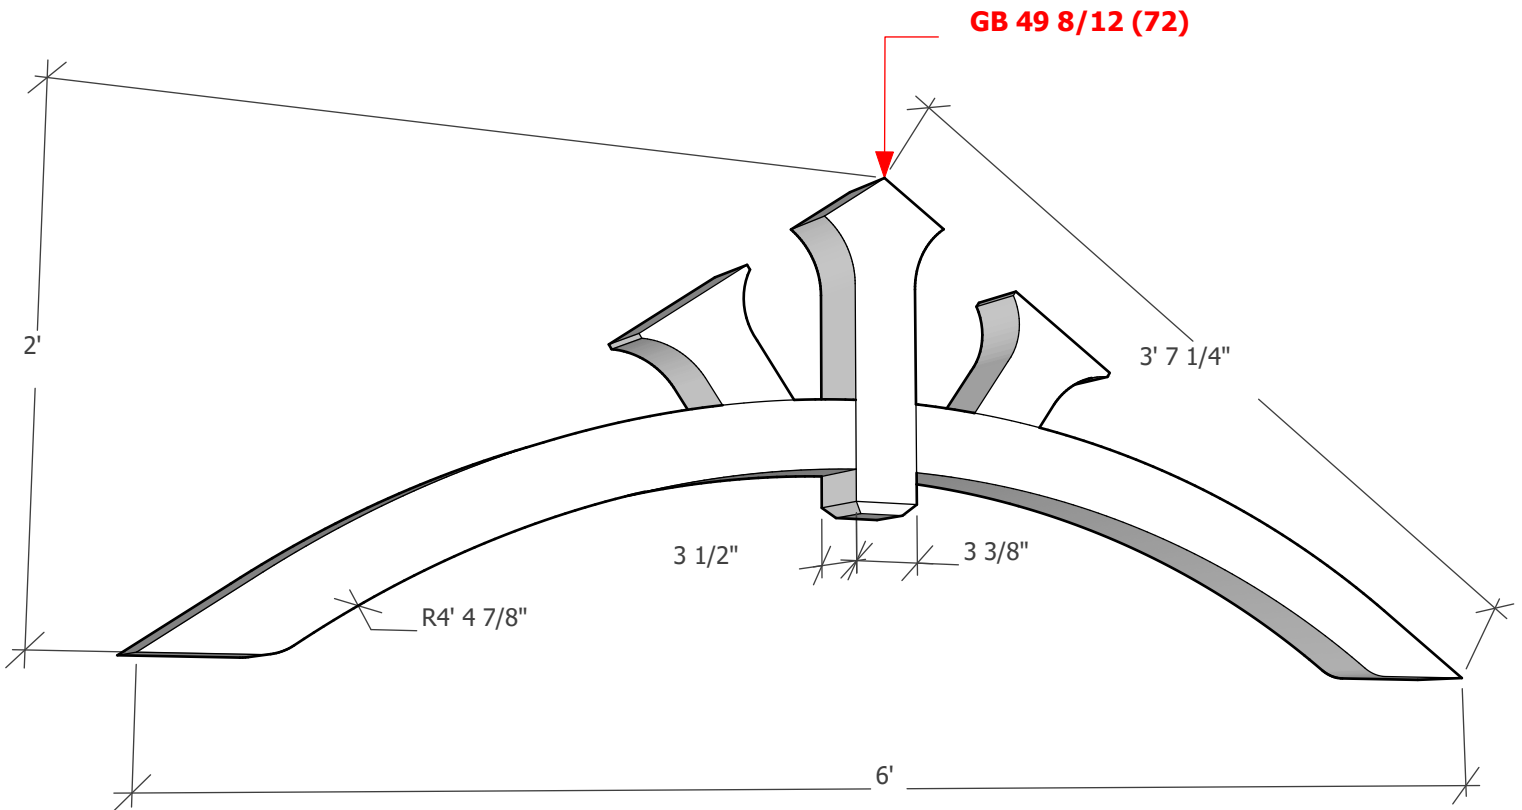

Thickness optional (3 1/2" shown)

To see product options or learn more about this product, go to timberbuild.com and search for: **Gable Bracket 49T72**

Copyright Statement: All drawings, pictures, and specifications are the property of Timber Build and shall not be reproduced, copied, or used as the basis for manufacture, comparable pricing (bid), or sale of a product without the written permission of Timber Build.