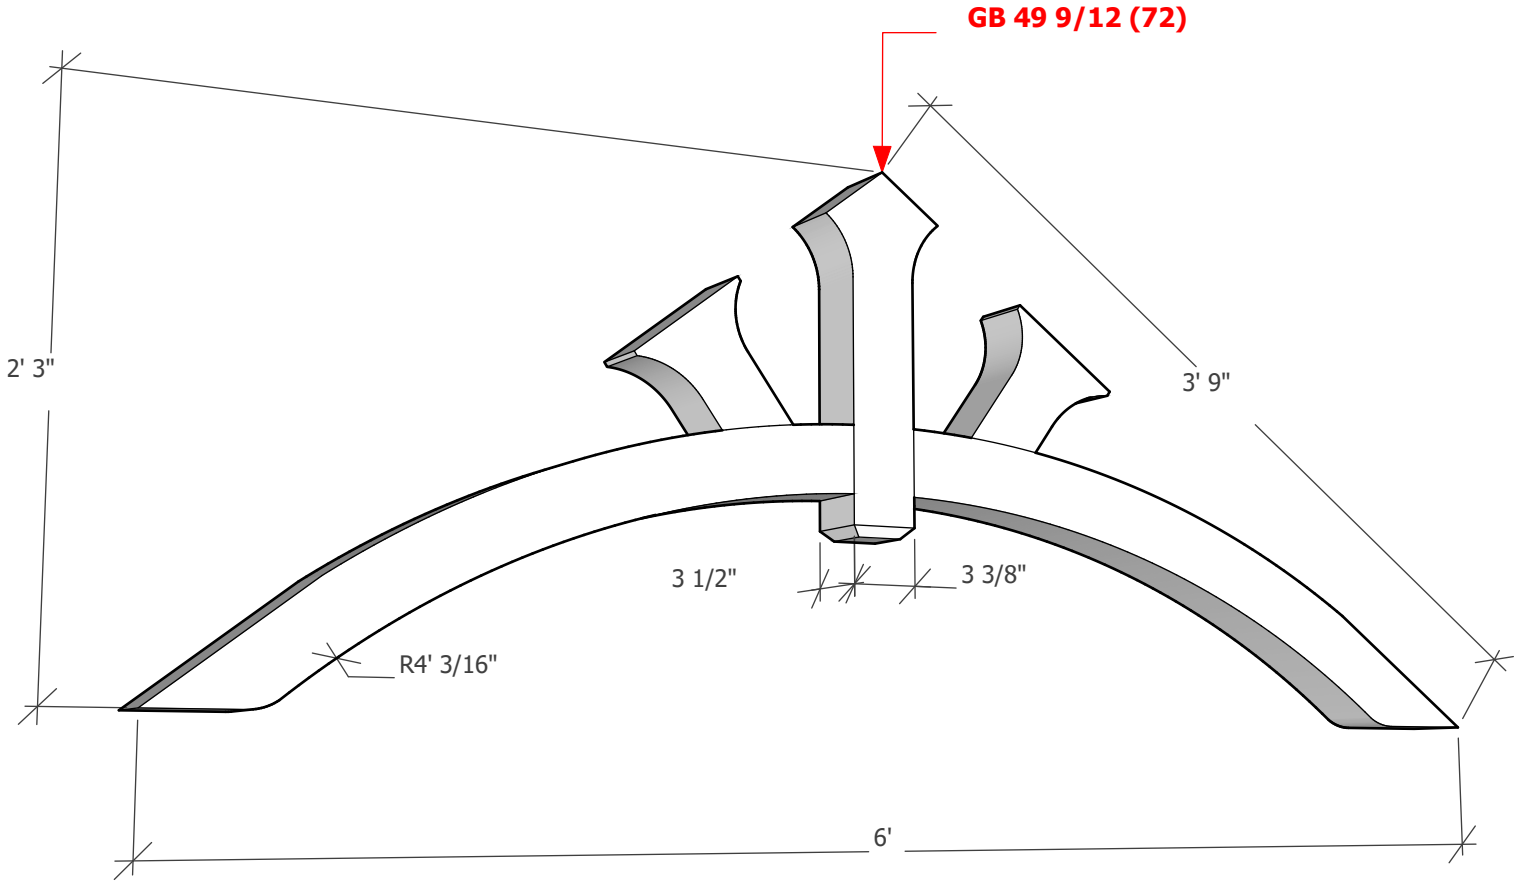

Thickness optional (3 1/2" shown)

To see product options or learn more about this product, go to timberbuild.com and search for: **Gable Bracket 49T72**

Copyright Statement: All drawings, pictures, and specifications are the property of Timber Build and shall not be reproduced, copied, or used as the basis for manufacture, comparable pricing (bid), or sale of a product without the written permission of Timber Build.