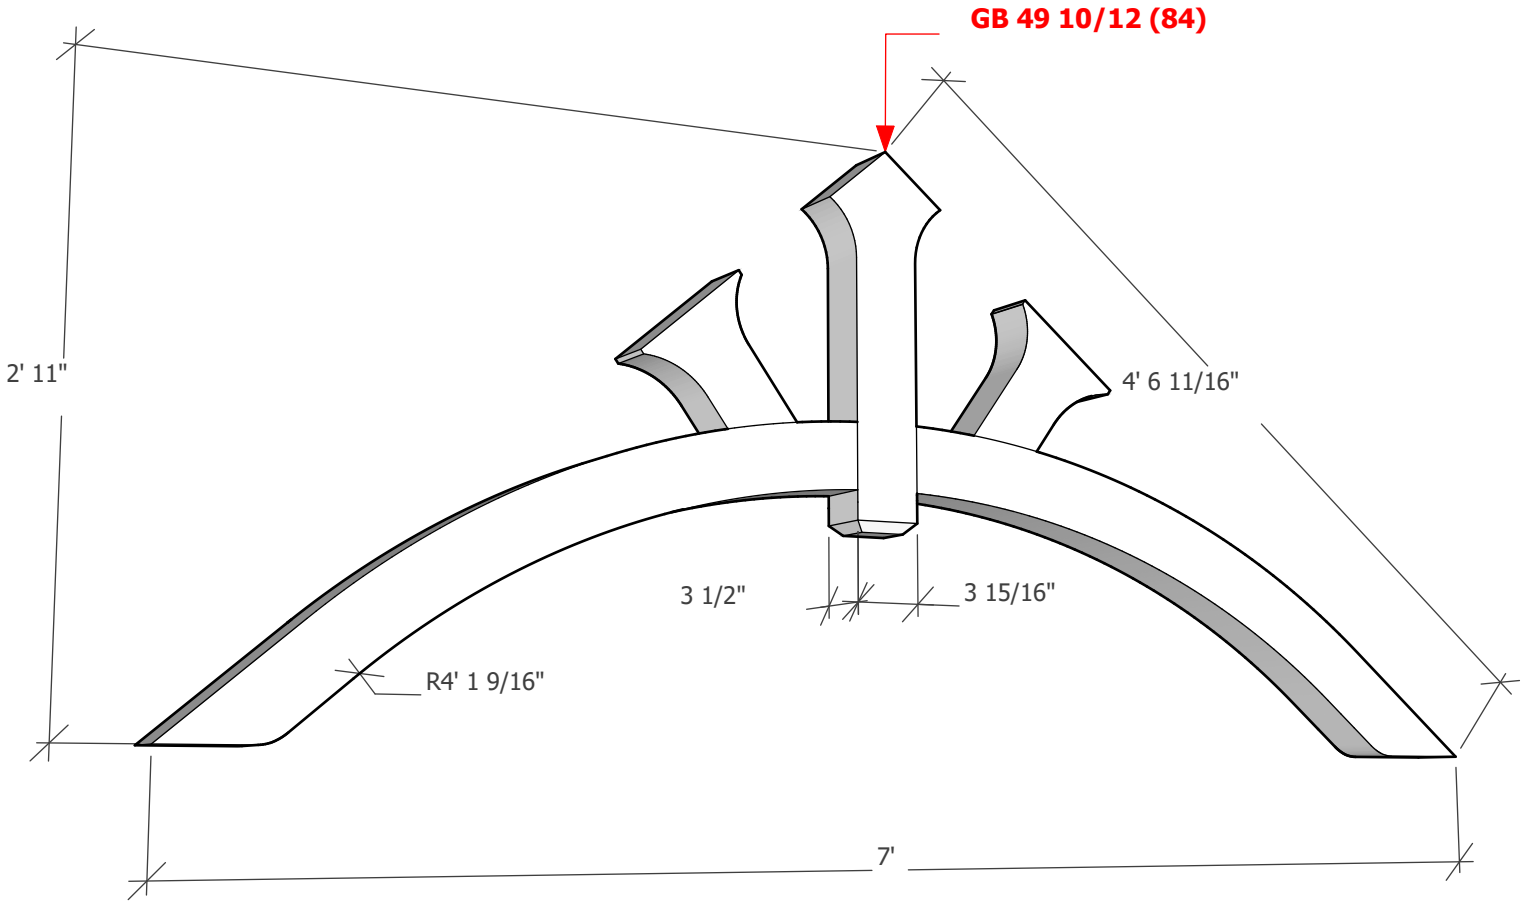

Thickness optional (3 1/2" shown)

To see product options or learn more about this product, go to [timberbuild.com](http://timberbuild.com) and search for: **Gable Bracket 49T84**

Copyright Statement: All drawings, pictures, and specifications are the property of Timber Build and shall not be reproduced, copied, or used as the basis for manufacture, comparable pricing (bid), or sale of a product without the written permission of Timber Build.