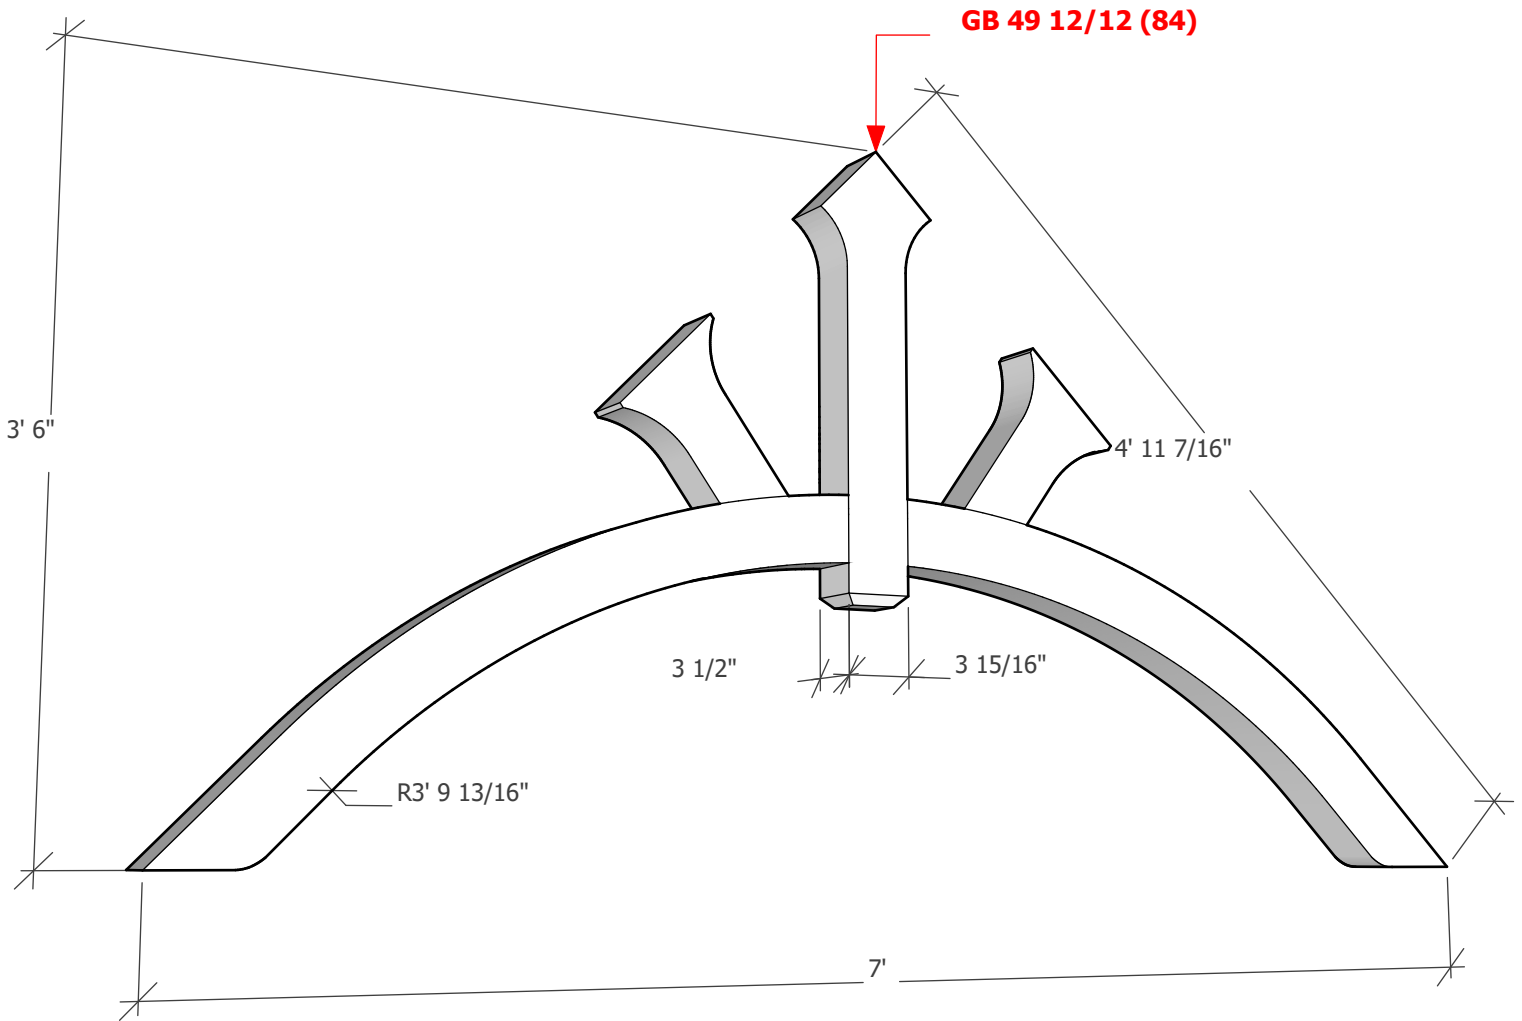

Thickness optional (3 1/2" shown)

To see product options or learn more about this product, go to [timberbuild.com](http://timberbuild.com) and search for: **Gable Bracket 49T84**

Copyright Statement: All drawings, pictures, and specifications are the property of Timber Build and shall not be reproduced, copied, or used as the basis for manufacture, comparable pricing (bid), or sale of a product without the written permission of Timber Build.