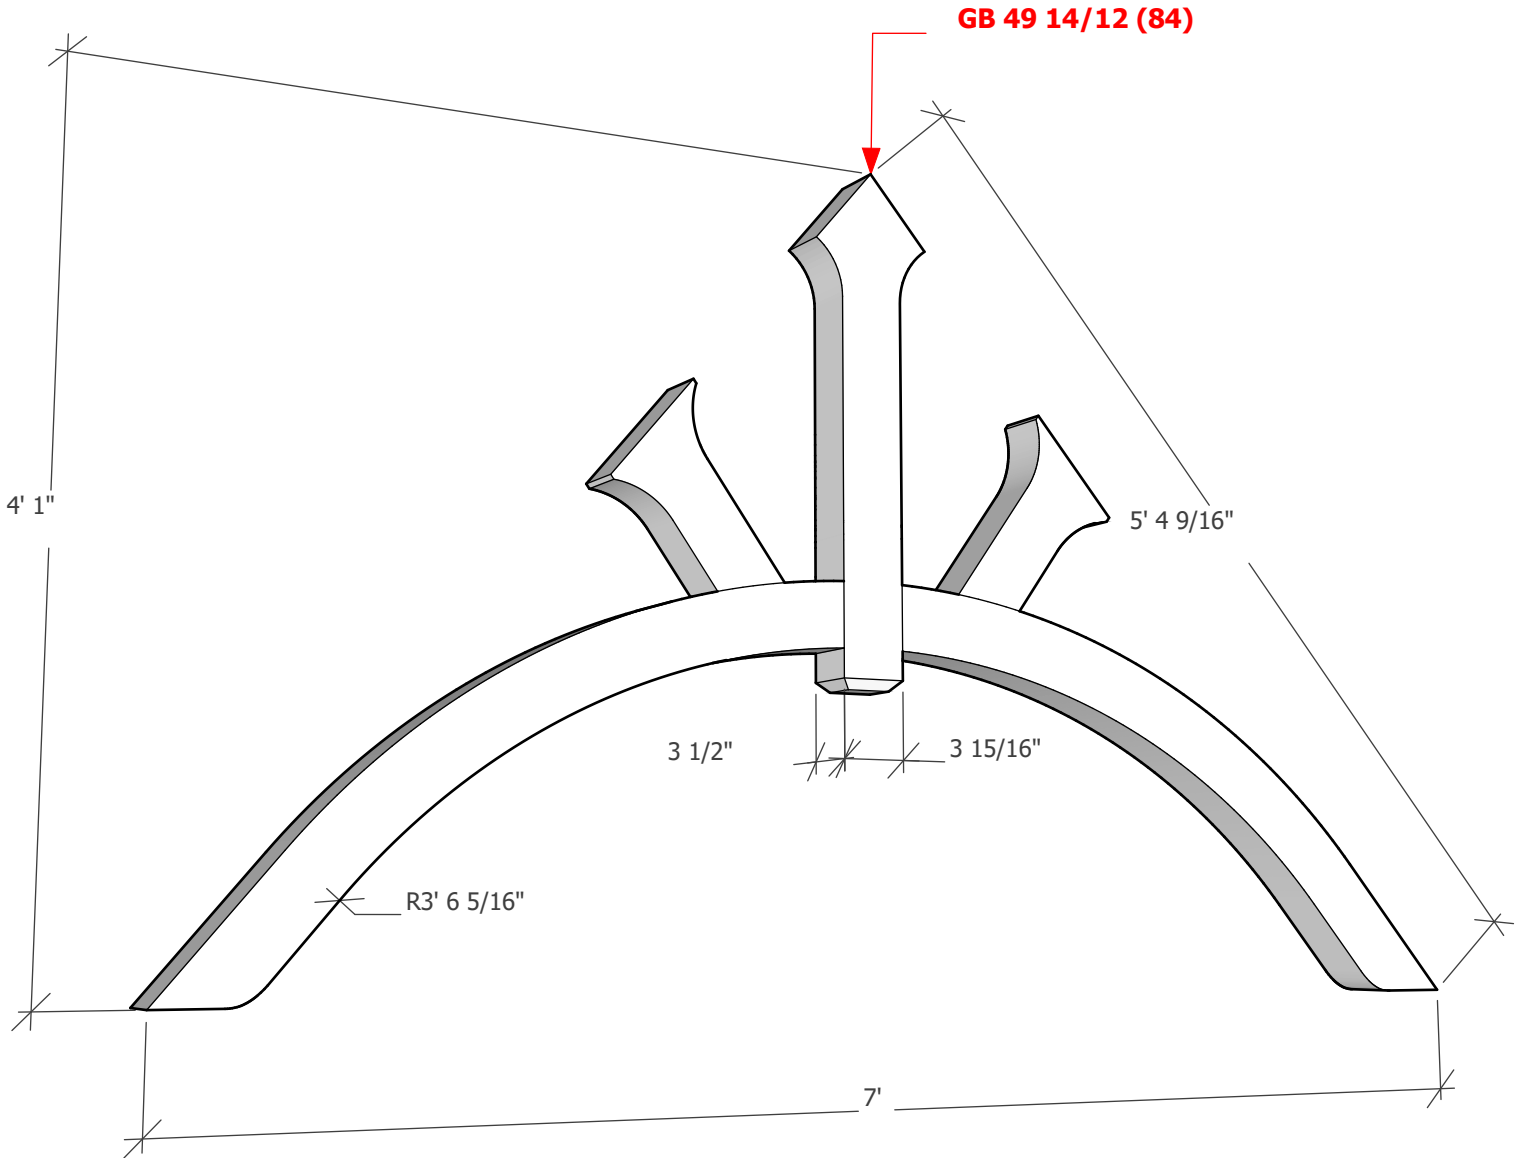

Thickness optional (3 1/2" shown)

To see product options or learn more about this product, go to timberbuild.com and search for: **Gable Bracket 49T84**

Copyright Statement: All drawings, pictures, and specifications are the property of Timber Build and shall not be reproduced, copied, or used as the basis for manufacture, comparable pricing (bid), or sale of a product without the written permission of Timber Build.