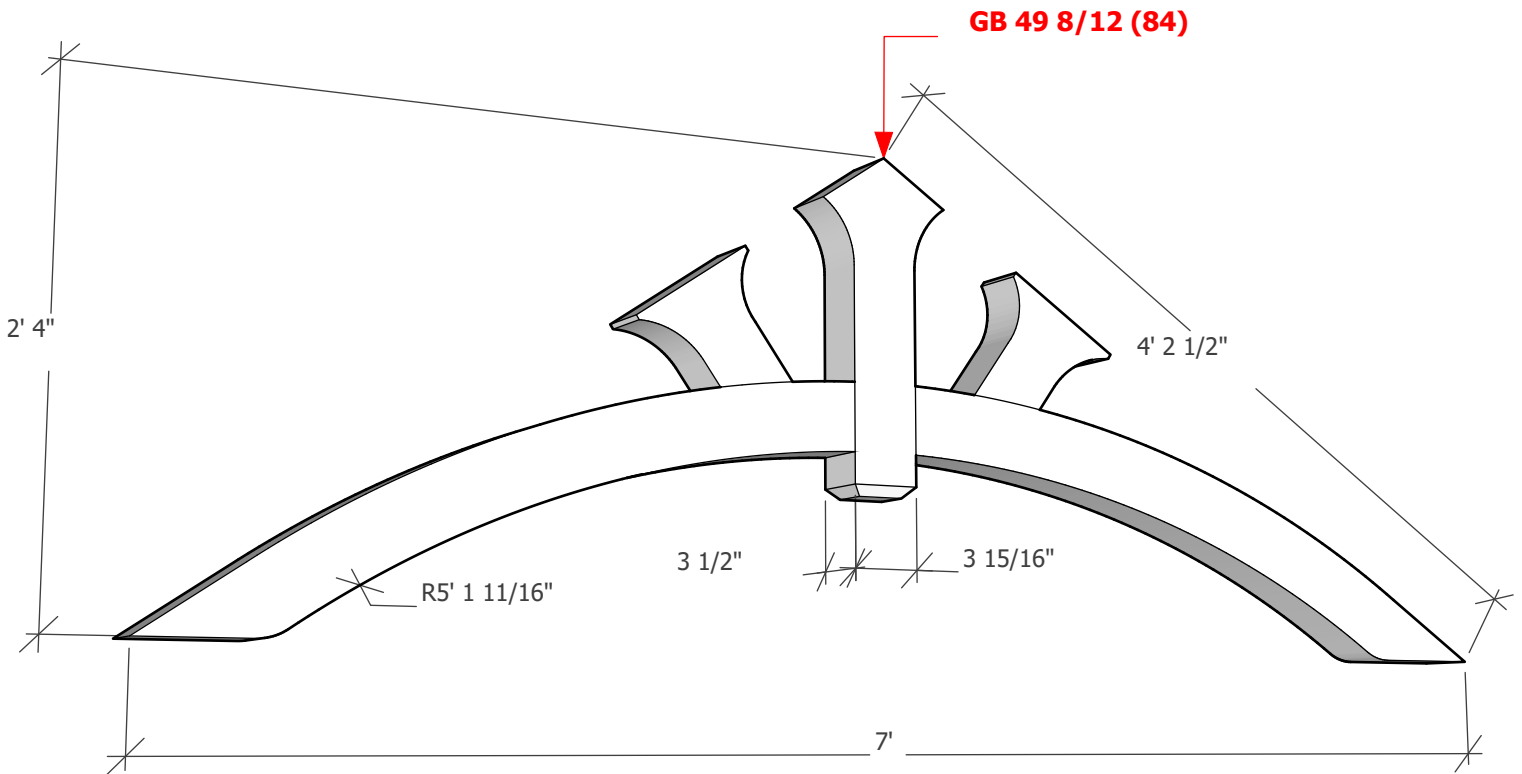

Gable Bracket 49T84 - 8/12 - Width 84"

Thickness optional (3 1/2" shown)

To see product options or learn more about this product, go to timberbuild.com and search for: **Gable Bracket 49T84**

Copyright Statement: All drawings, pictures, and specifications are the property of Timber Build and shall not be reproduced, copied, or used as the basis for manufacture, comparable pricing (bid), or sale of a product without the written permission of Timber Build.