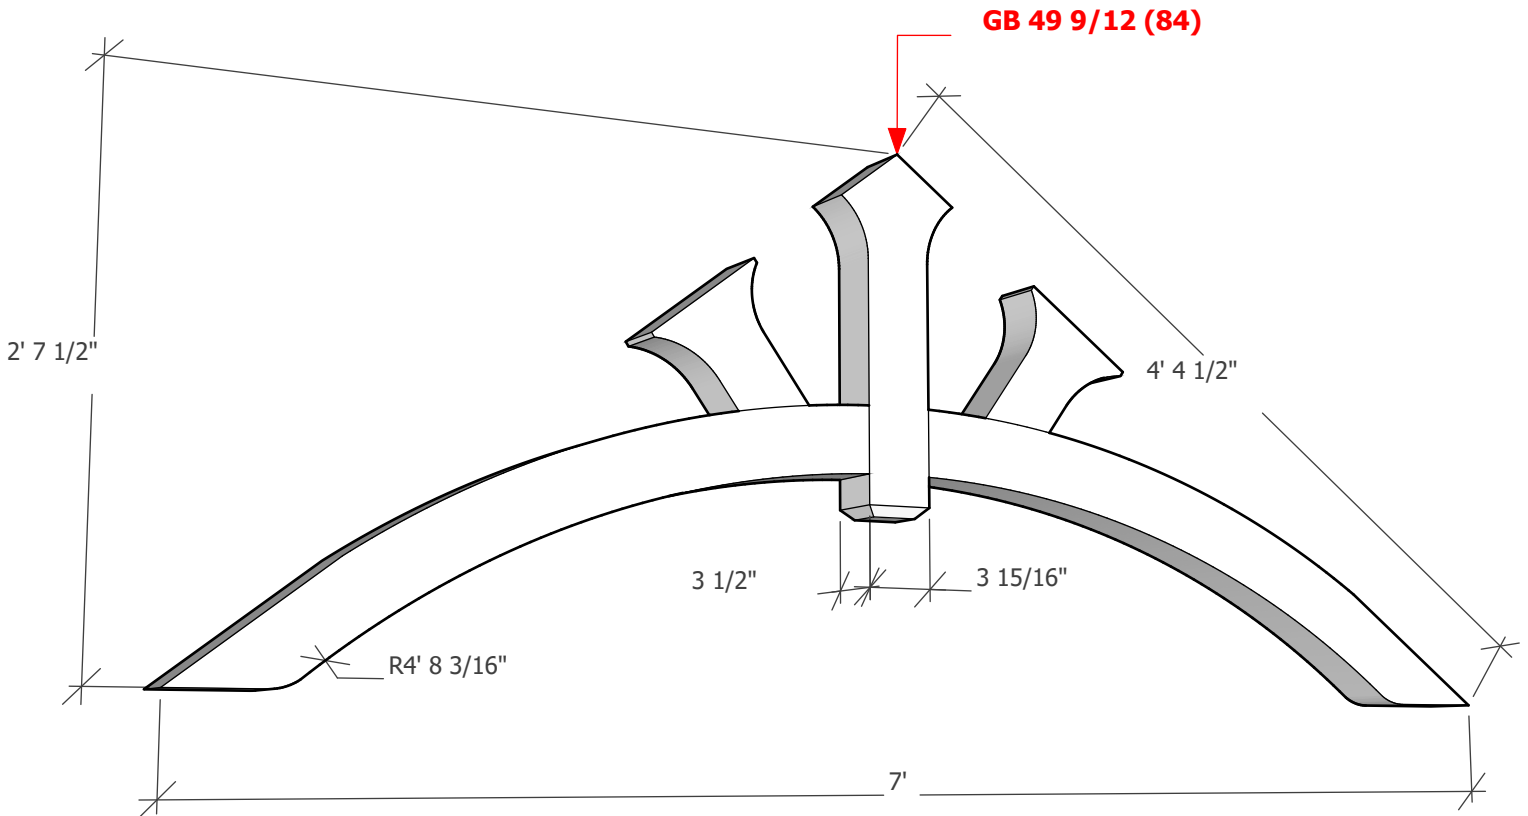

Gable Bracket 49T84 - 9/12 - Width 84"

Thickness optional (3 1/2" shown)

To see product options or learn more about this product, go to timberbuild.com and search for: **Gable Bracket 49T84**

Copyright Statement: All drawings, pictures, and specifications are the property of Timber Build and shall not be reproduced, copied, or used as the basis for manufacture, comparable pricing (bid), or sale of a product without the written permission of Timber Build.