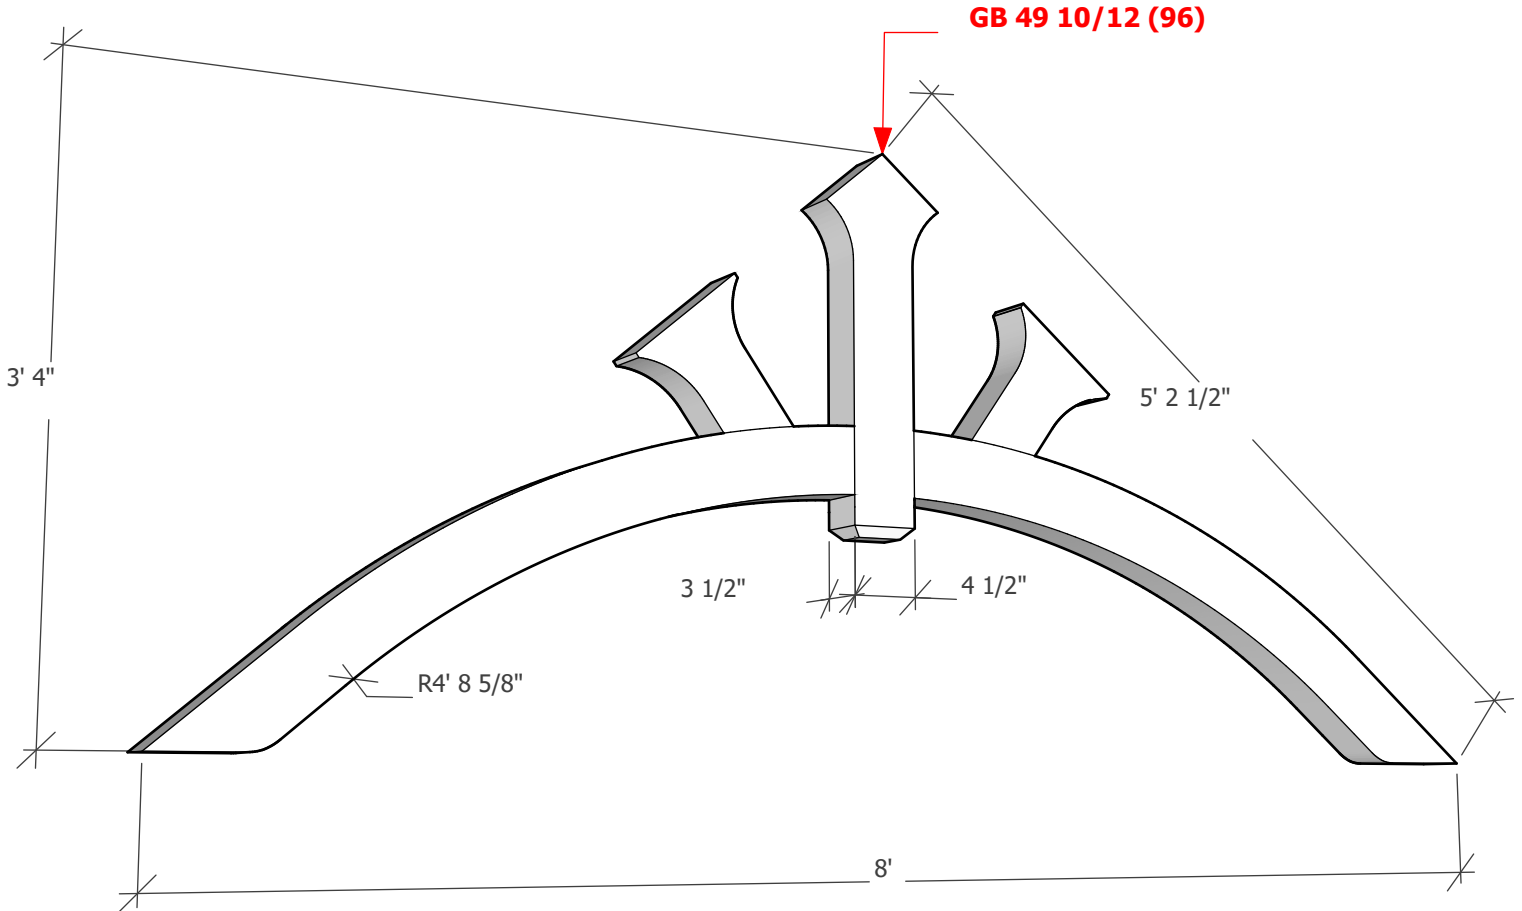

Thickness optional (3 1/2" shown)

To see product options or learn more about this product, go to timberbuild.com and search for: **Gable Bracket 49T96**

Copyright Statement: All drawings, pictures, and specifications are the property of Timber Build and shall not be reproduced, copied, or used as the basis for manufacture, comparable pricing (bid), or sale of a product without the written permission of Timber Build.