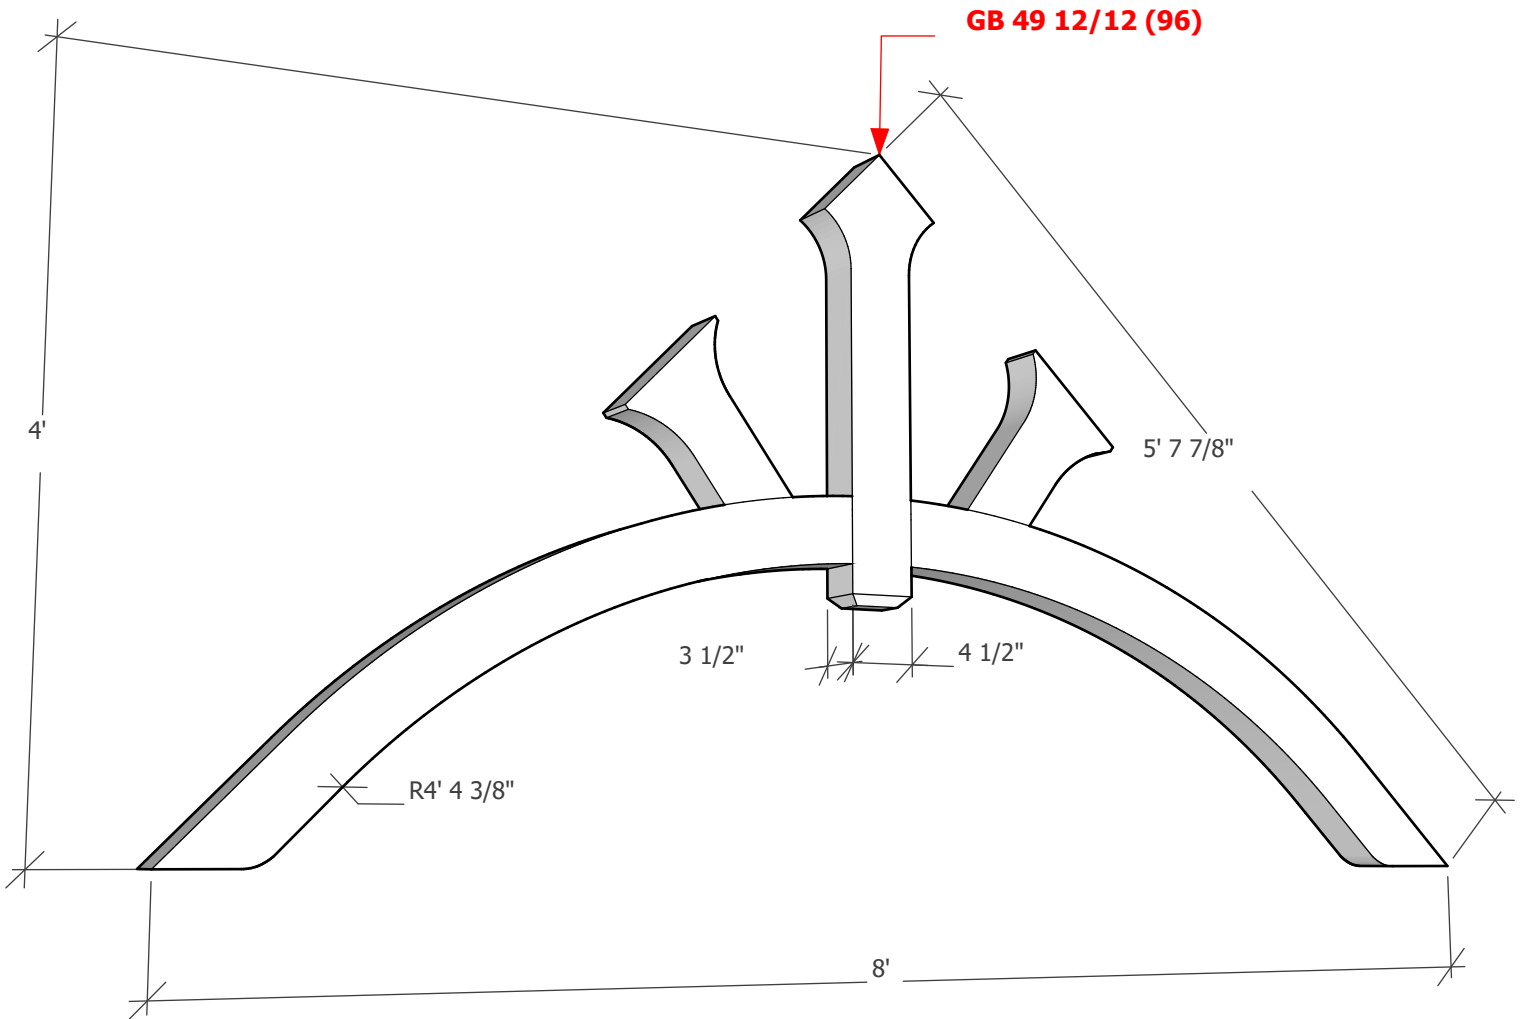

# Gable Bracket 49T96 - 12/12 - Width 96"

Thickness optional (3 1/2" shown)

To see product options or learn more about this product, go to [timberbuild.com](http://timberbuild.com) and search for: **Gable Bracket 49T96**