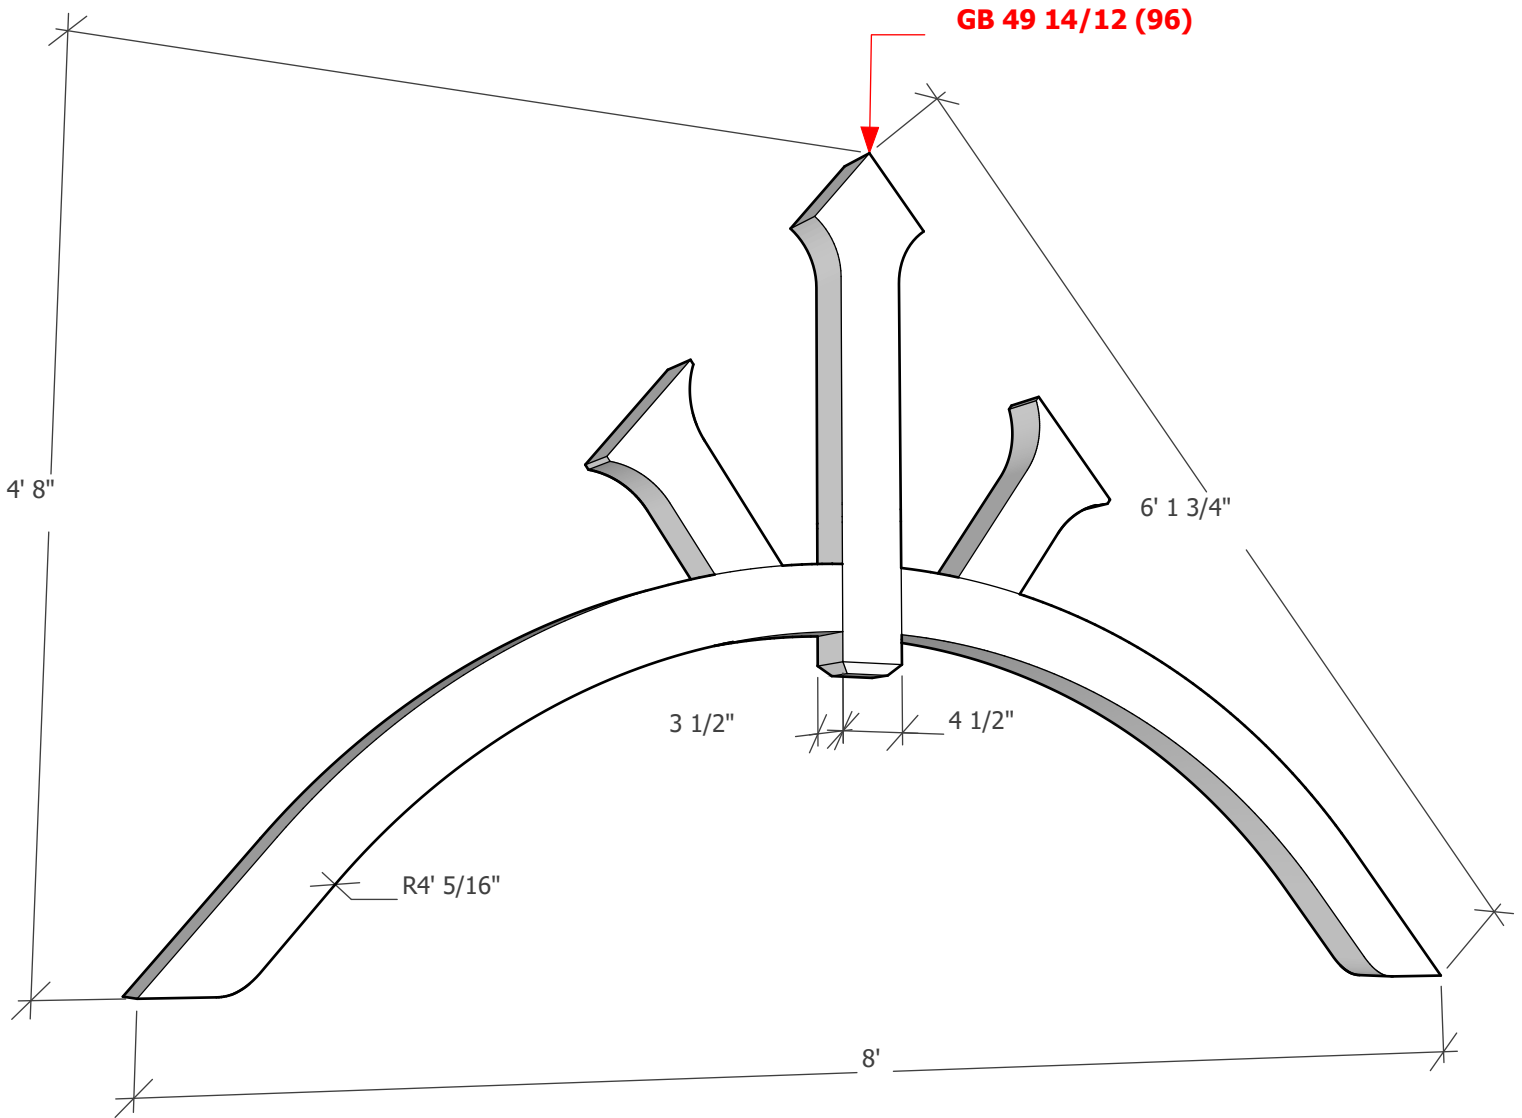

Thickness optional (3 1/2" shown)

To see product options or learn more about this product, go to timberbuild.com and search for: **Gable Bracket 49T96**

Copyright Statement: All drawings, pictures, and specifications are the property of Timber Build and shall not be reproduced, copied, or used as the basis for manufacture, comparable pricing (bid), or sale of a product without the written permission of Timber Build.