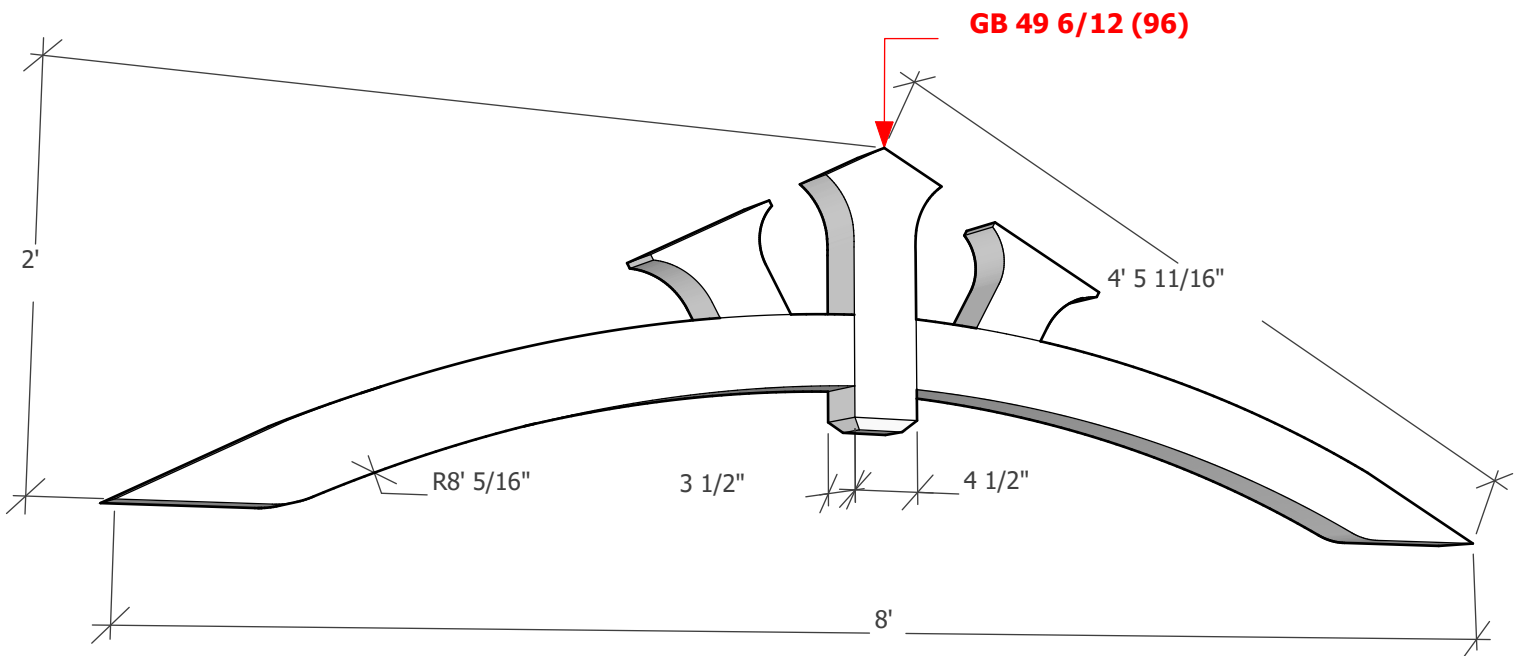

Thickness optional (3 1/2" shown)

To see product options or learn more about this product, go to timberbuild.com and search for: **Gable Bracket 49T96**

Copyright Statement: All drawings, pictures, and specifications are the property of Timber Build and shall not be reproduced, copied, or used as the basis for manufacture, comparable pricing (bid), or sale of a product without the written permission of Timber Build.